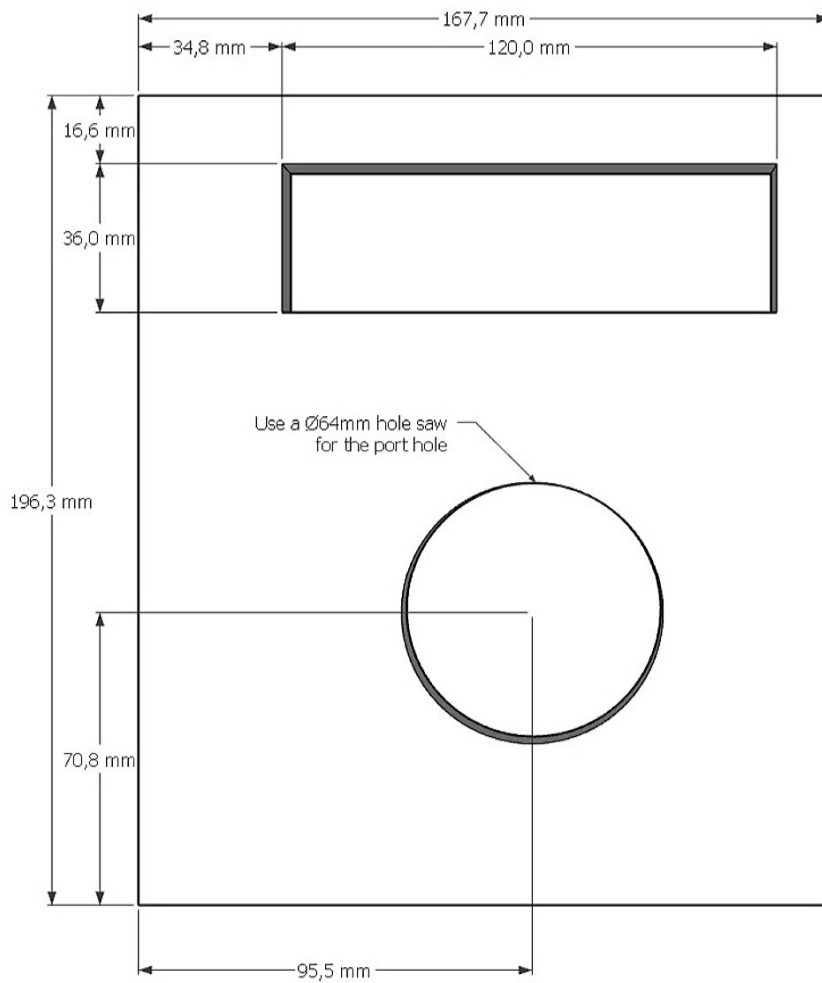

# Active Subwoofer Build Plans by *Donny Terek*

[www.youtube.com/donnyterek](http://www.youtube.com/donnyterek)

2X Amplifier support  
Panel number: 7