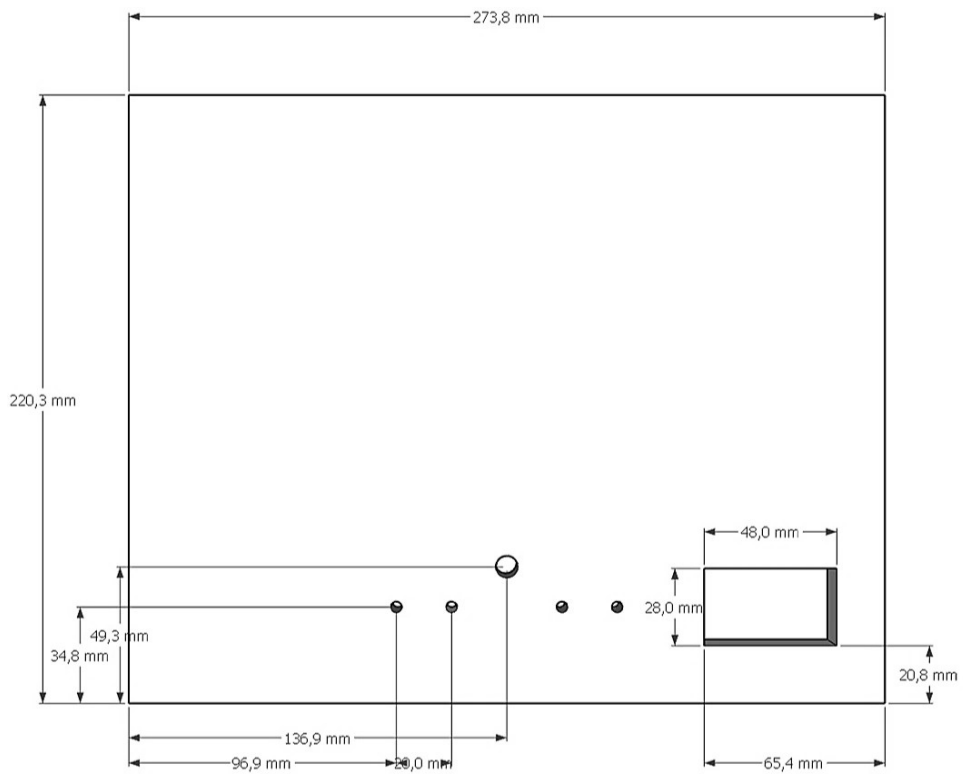

# Active Subwoofer Build Plans by *Donny Terek*

[www.youtube.com/donnyterek](http://www.youtube.com/donnyterek)

2X Amplifier support  
Panel number: 7