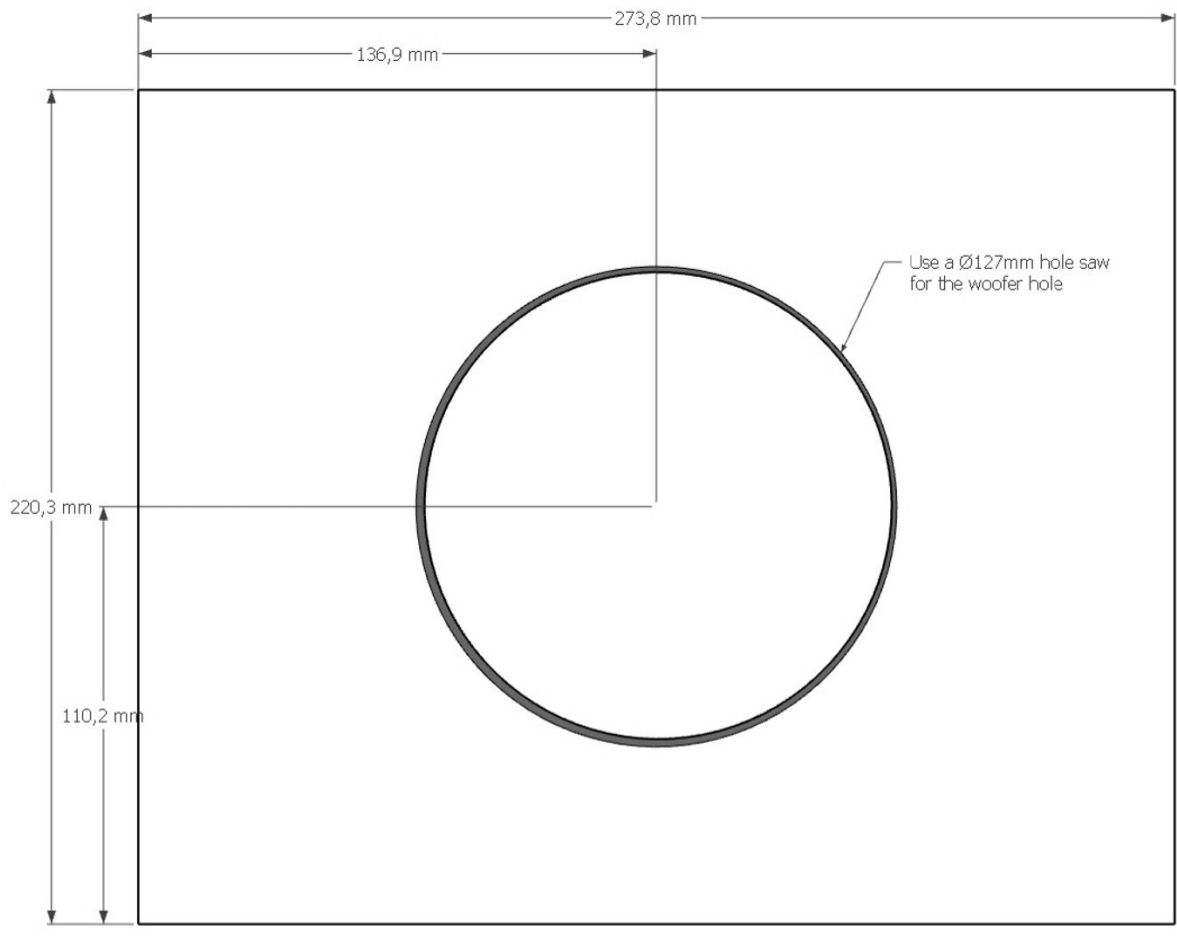

# Active Subwoofer Build Plans by *Donny Terek*

[www.youtube.com/donnyterek](http://www.youtube.com/donnyterek)

2X Amplifier support  
Panel number: 7