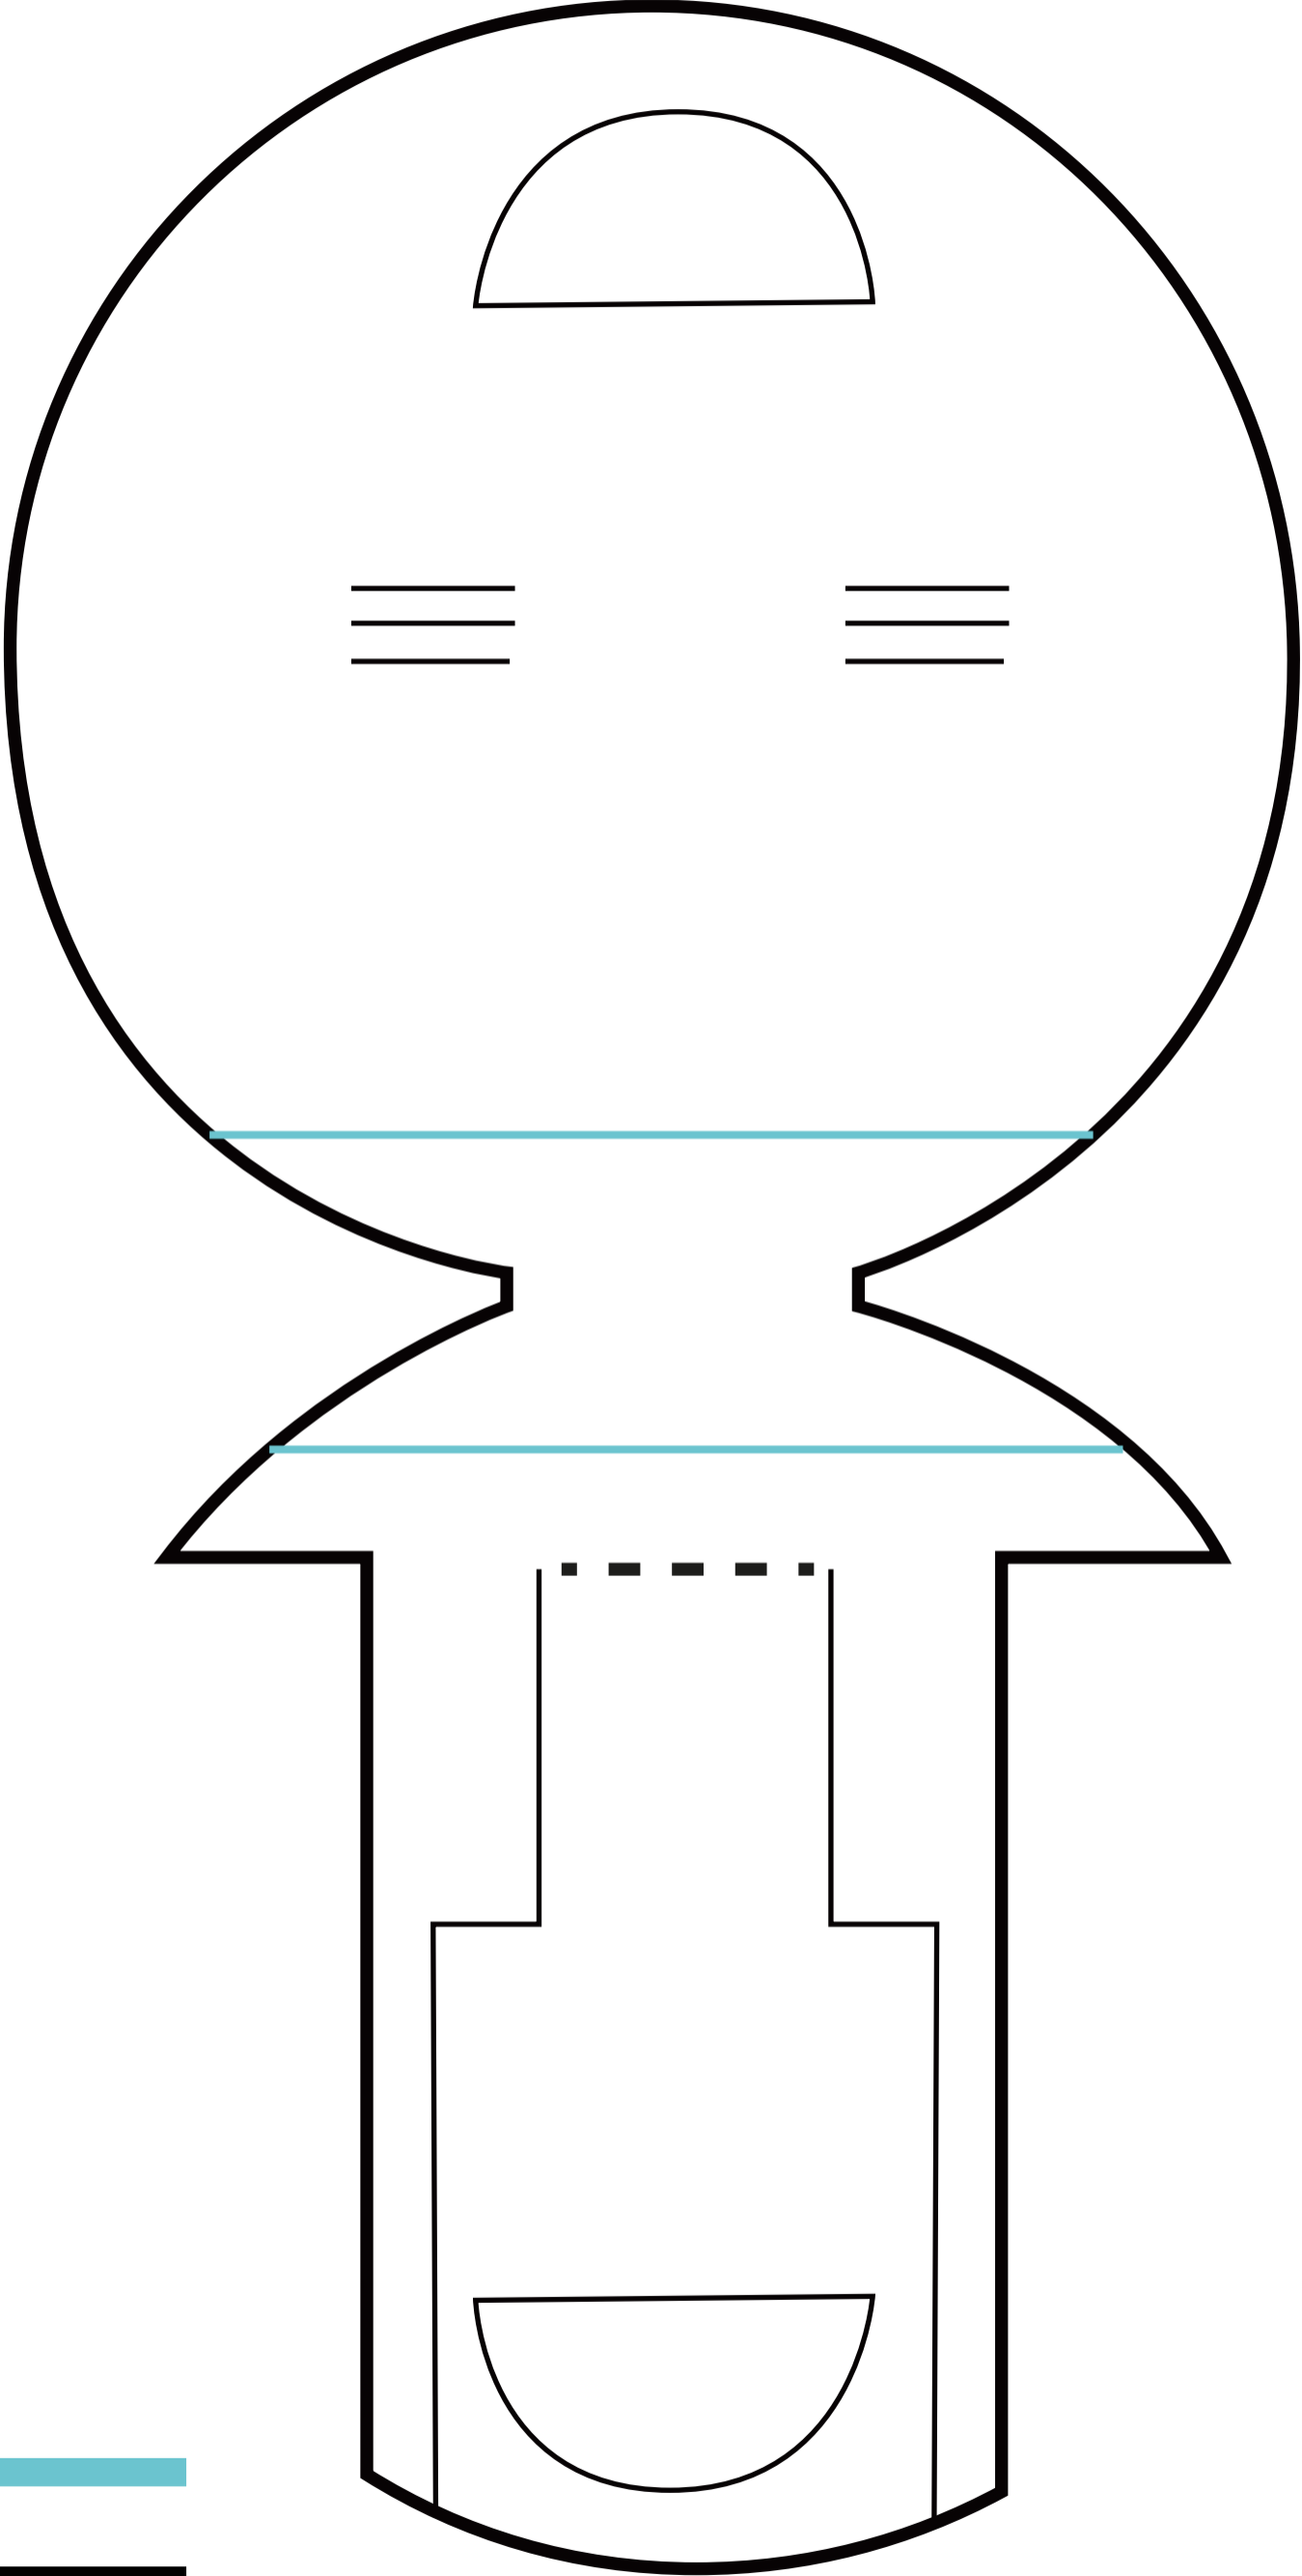

Small flowerpot holder

Design by Tal Atiya

Half cut\ Scratch

Cut