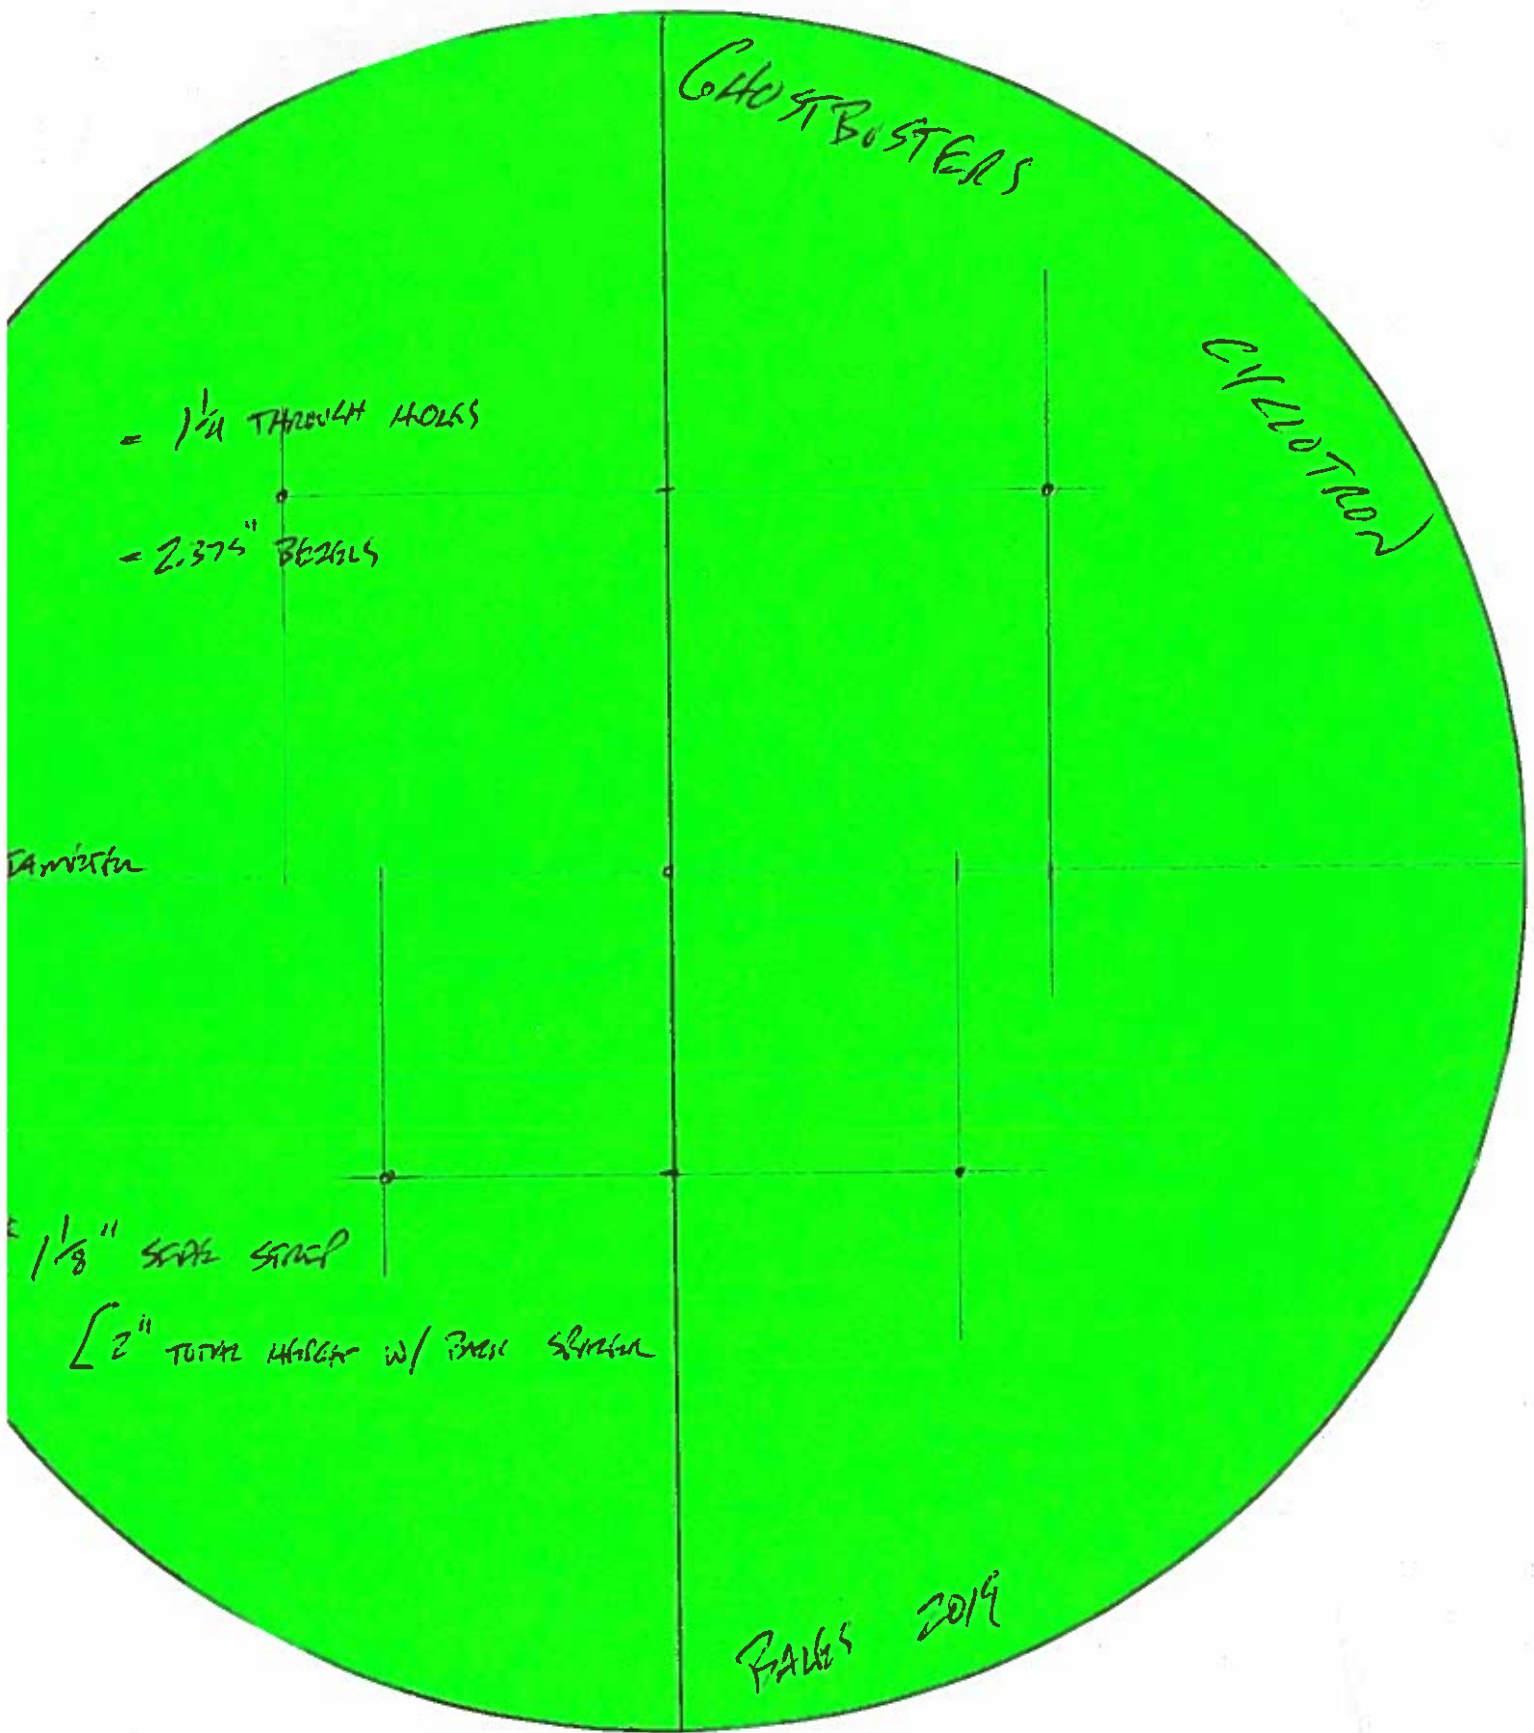

Ghostbusters
Proton Pack - Cyclotron - Right Side
BALES 2019

[Overlap center line]