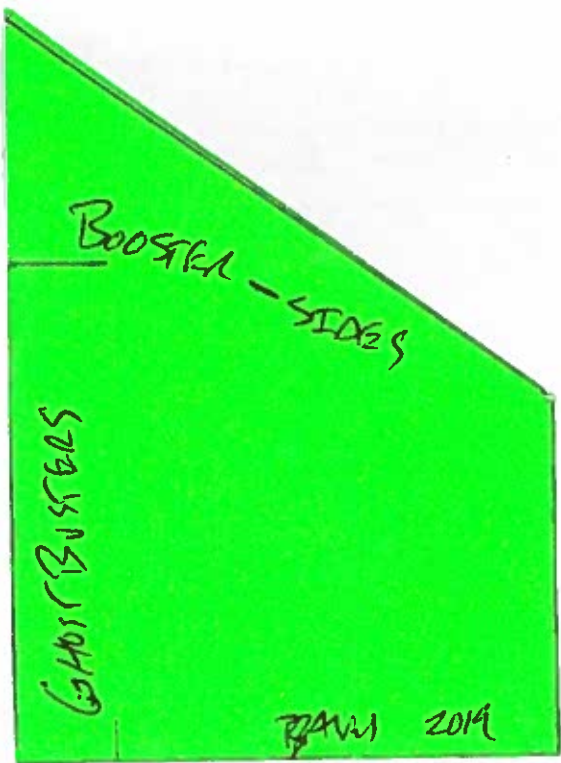

Ghostbusters
Proton Pack - Cyclotron - Right Side
BALES 2019

[Overlap center line]

Ghostbusters

Proton Pack - Booster Back Plate - Top

BALES 2019

[Overlap center line]

BALES 2019

BOOSTER → BACK PLATE

[Overlap center line]

BALES 2019

Ghostbusters
Proton Pack - Bumper
BALES 2019

GHOSTBUSTERS

BUMPER

*TEMPLATE IS 1/2" - CUT TO FIT

1/2" HOLE

Ghostbusters
Random Parts Tray
BALES 2019