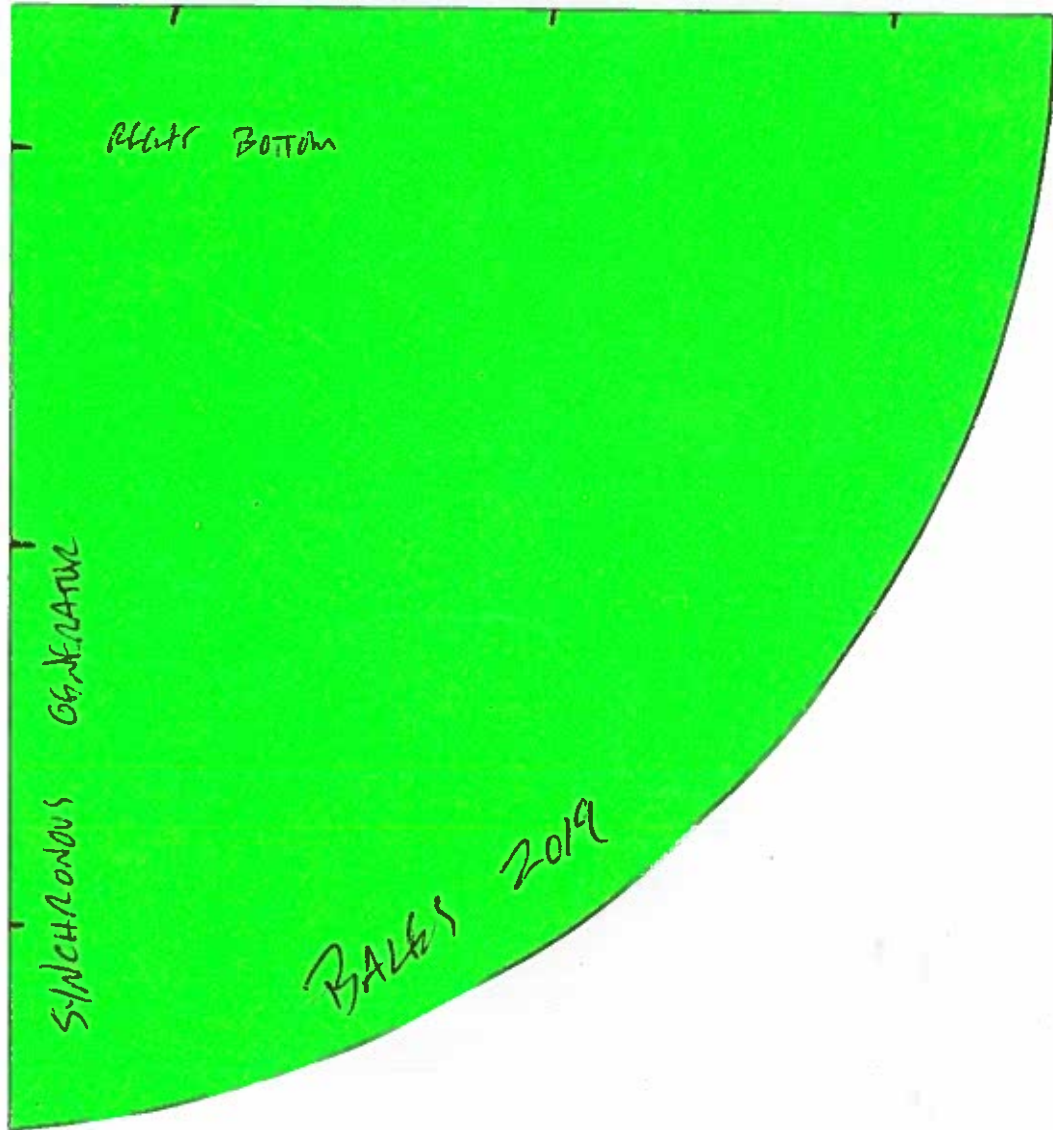

BALES 2019

Ghostbusters

Proton Pack - Synchronous Generator - Right Bottom

BALES 2019

Ghostbusters

Proton Pack - Cyclotron - Left Side

BALES 2019

[Overlap center line]