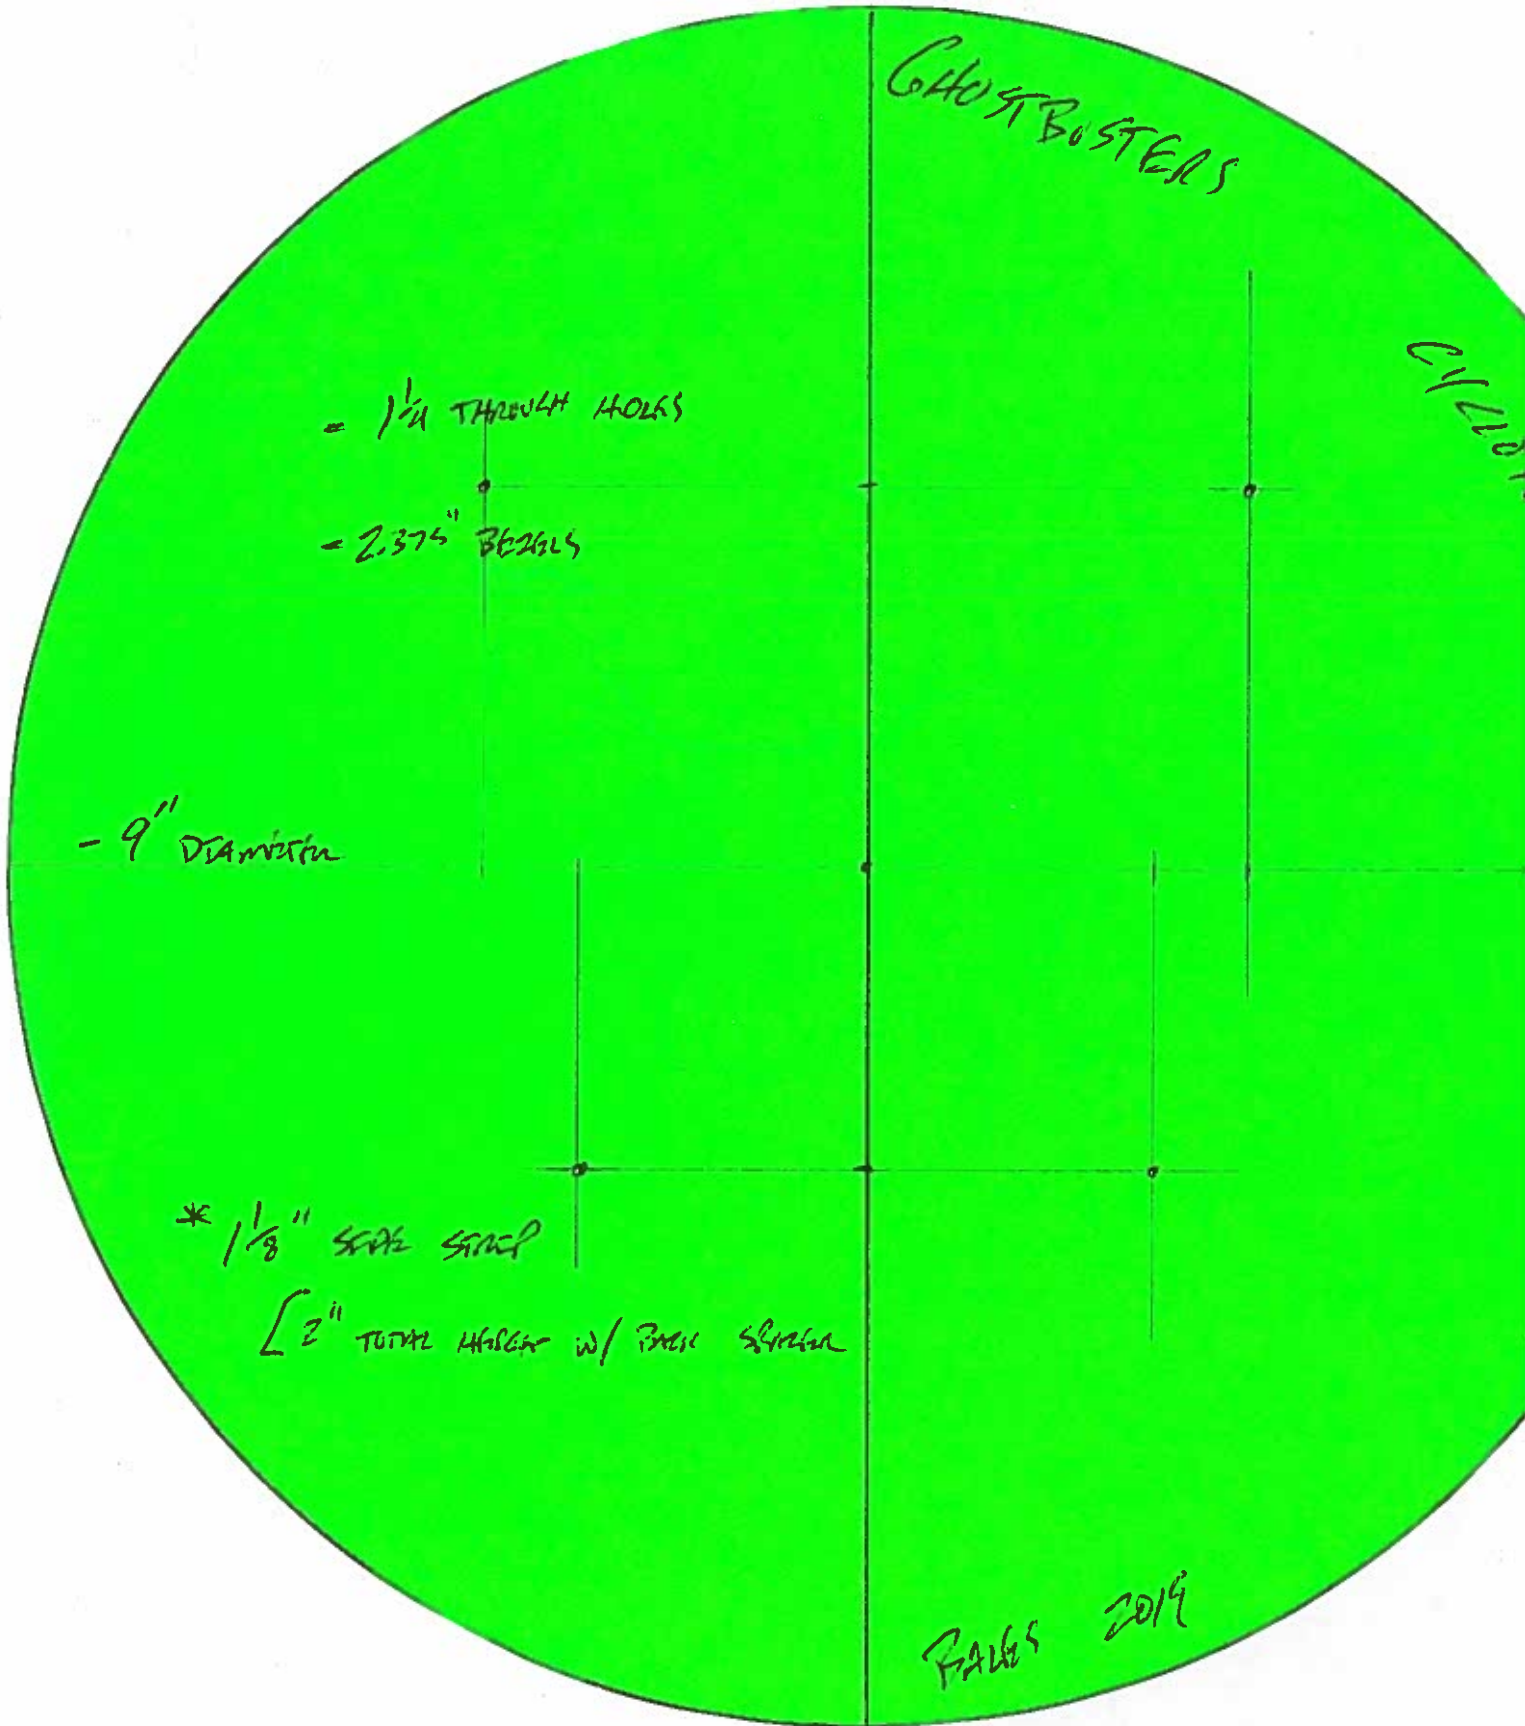

BALES 2019

Ghostbusters

Proton Pack - Synchronous Generator - Right Bottom

BALES 2019

Ghostbusters

Proton Pack - Cyclotron - Left Side

BALES 2019

[Overlap center line]