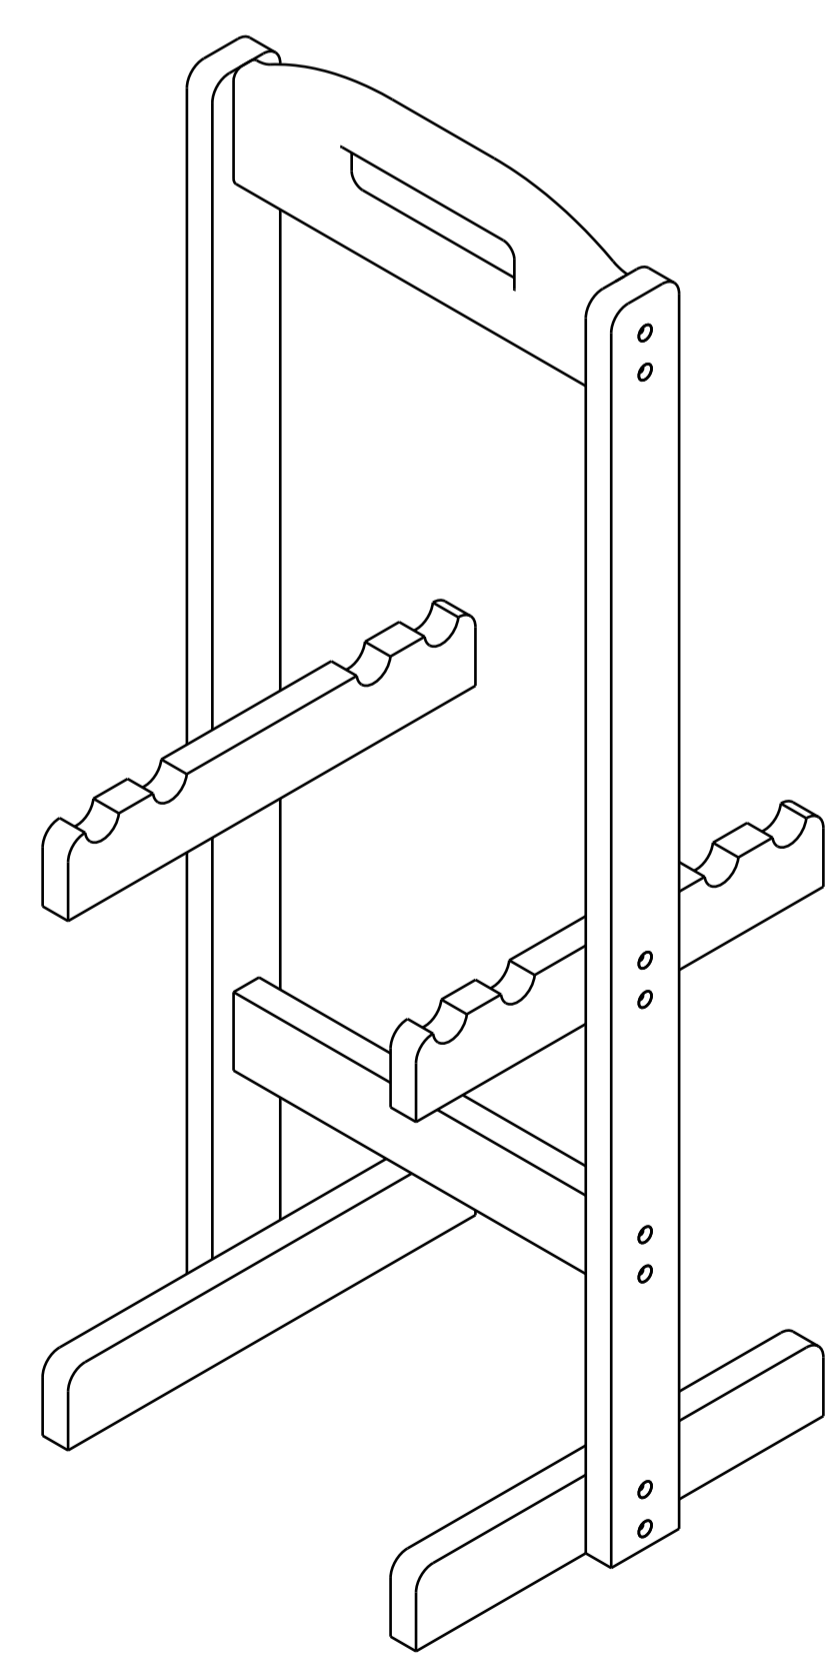

REVISION HISTORY			
REV	DESCRIPTION	DATE	APPROVED

ITEM #	DESCRIPTION	QTY
5	HANDLE	1
4	RACK	2
3	STILE	1
2	FOOT	2
1	RAIL, VERTICAL	2

UNLESS OTHERWISE SPECIFIED  
DIM ARE IN MILLIMETERS  
TOL ON ANGLES ±.XX°  
0 PLACE ±.X 1 PLACE ±.X