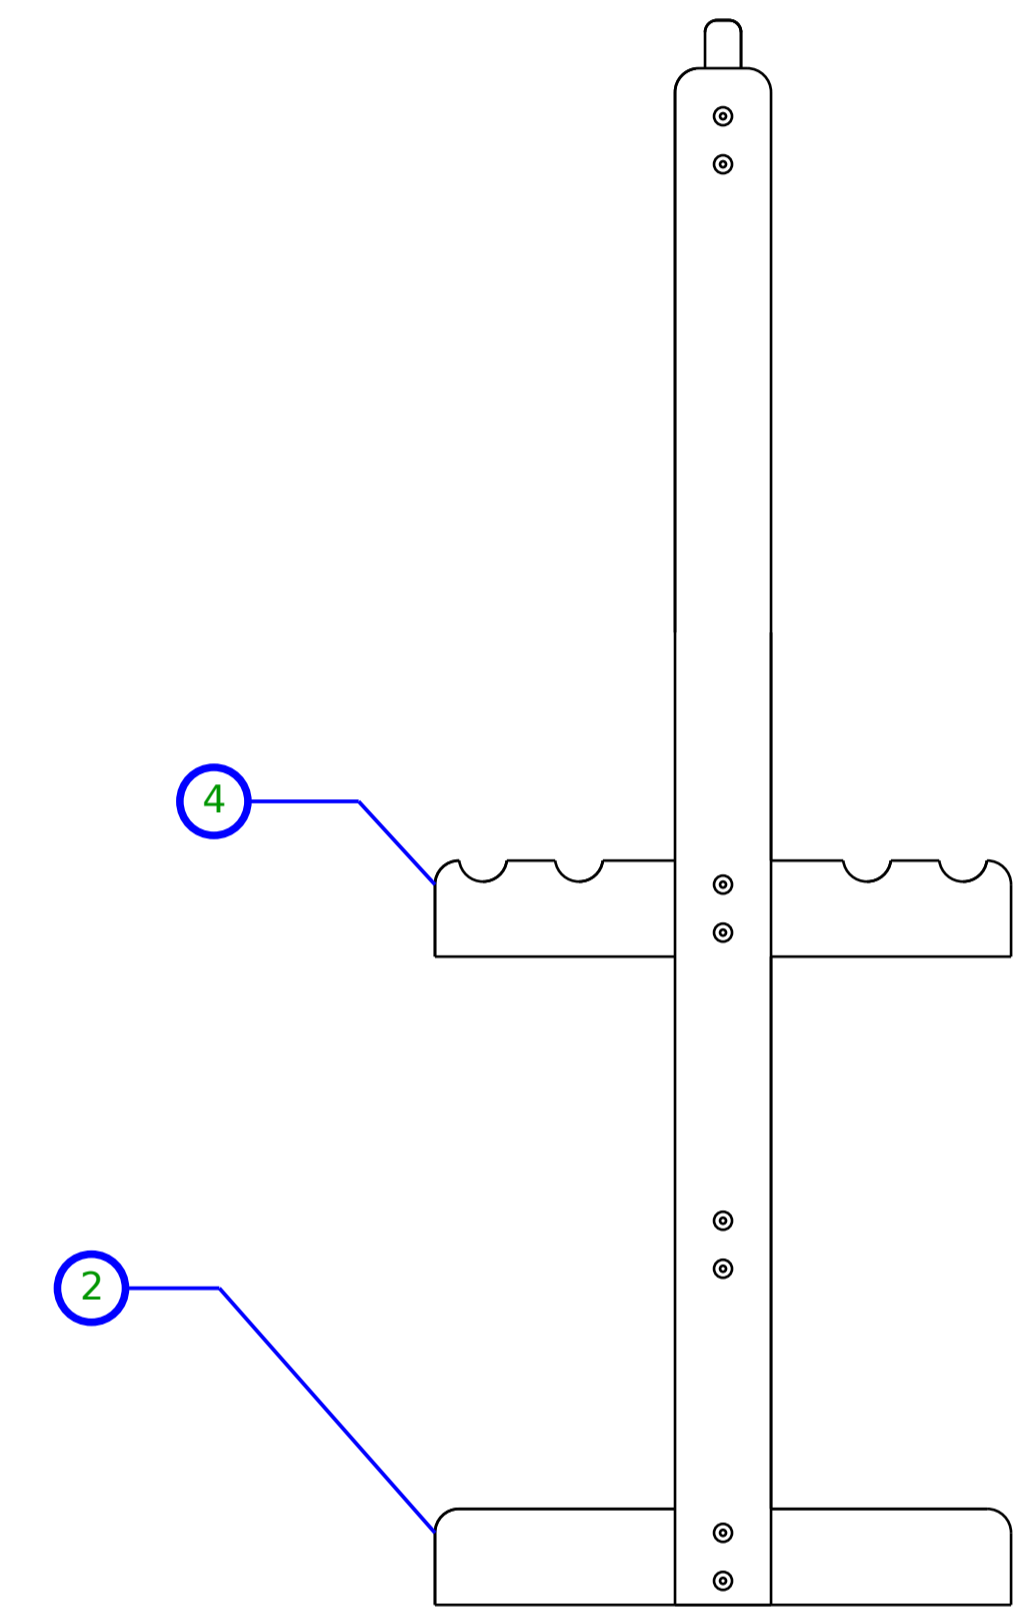

REVISION HISTORY			
REV	DESCRIPTION	DATE	APPROVED

ITEM #	DESCRIPTION	QTY
5	HANDLE	1
4	RACK	2
3	STILE	1
2	FOOT	2
1	RAIL, VERTICAL	2

UNLESS OTHERWISE SPECIFIED  
DIM ARE IN MILLIMETERS  
TOL ON ANGLES ±.XX°  
0 PLACE ±.X 1 PLACE ±.X