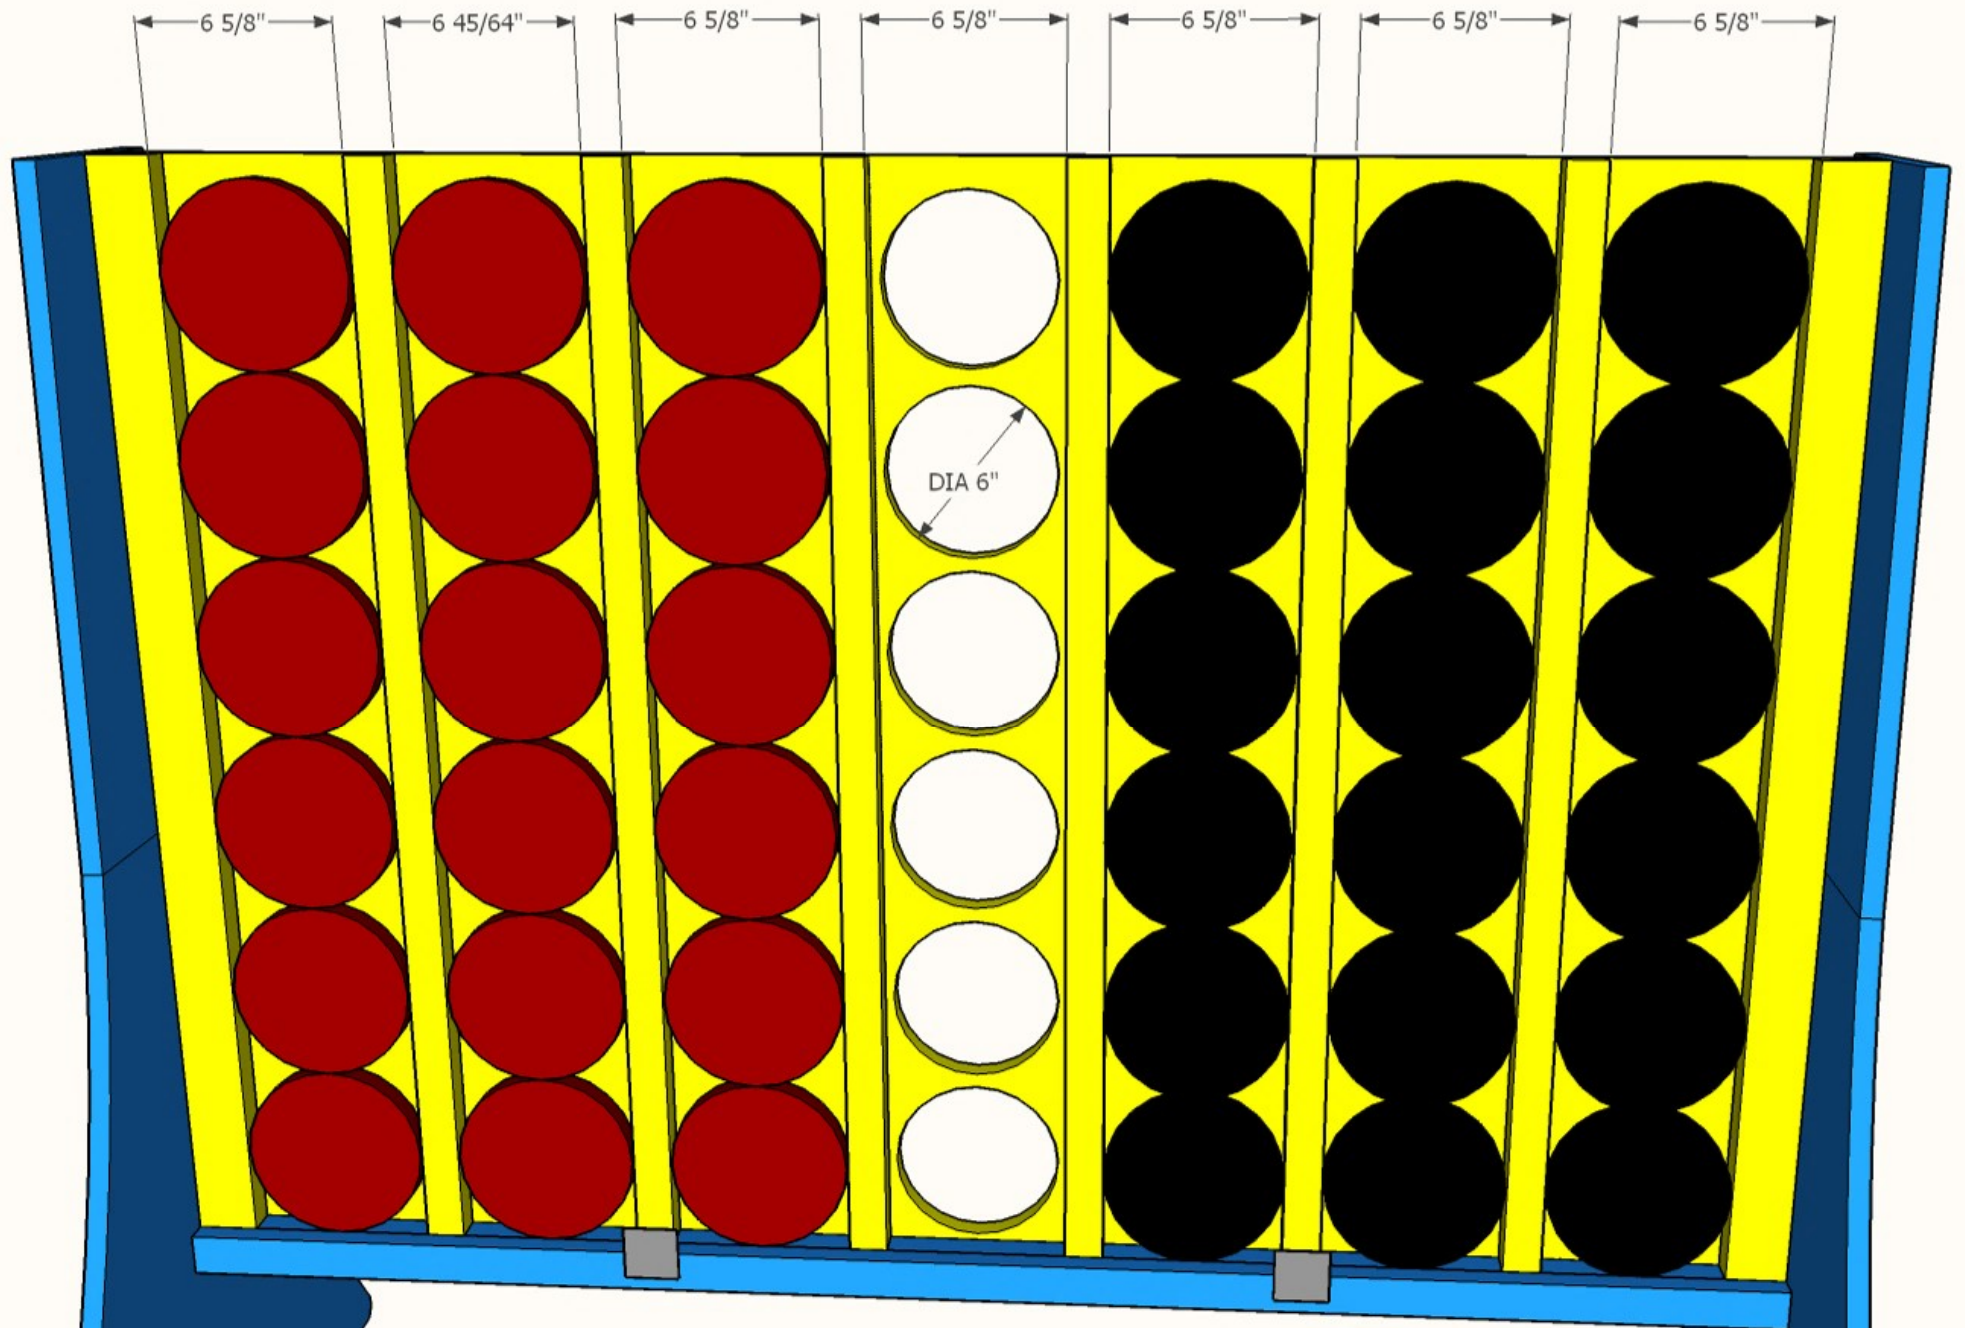

3/4" Plywood

Center Dividers

All 1" Thick

All 3/4" Thick
All 59" Long

Release

Sides/Legs 3/4" Plywood

Chips

6.5" Diameter
3/4" Thick

21 of Each Color
Required