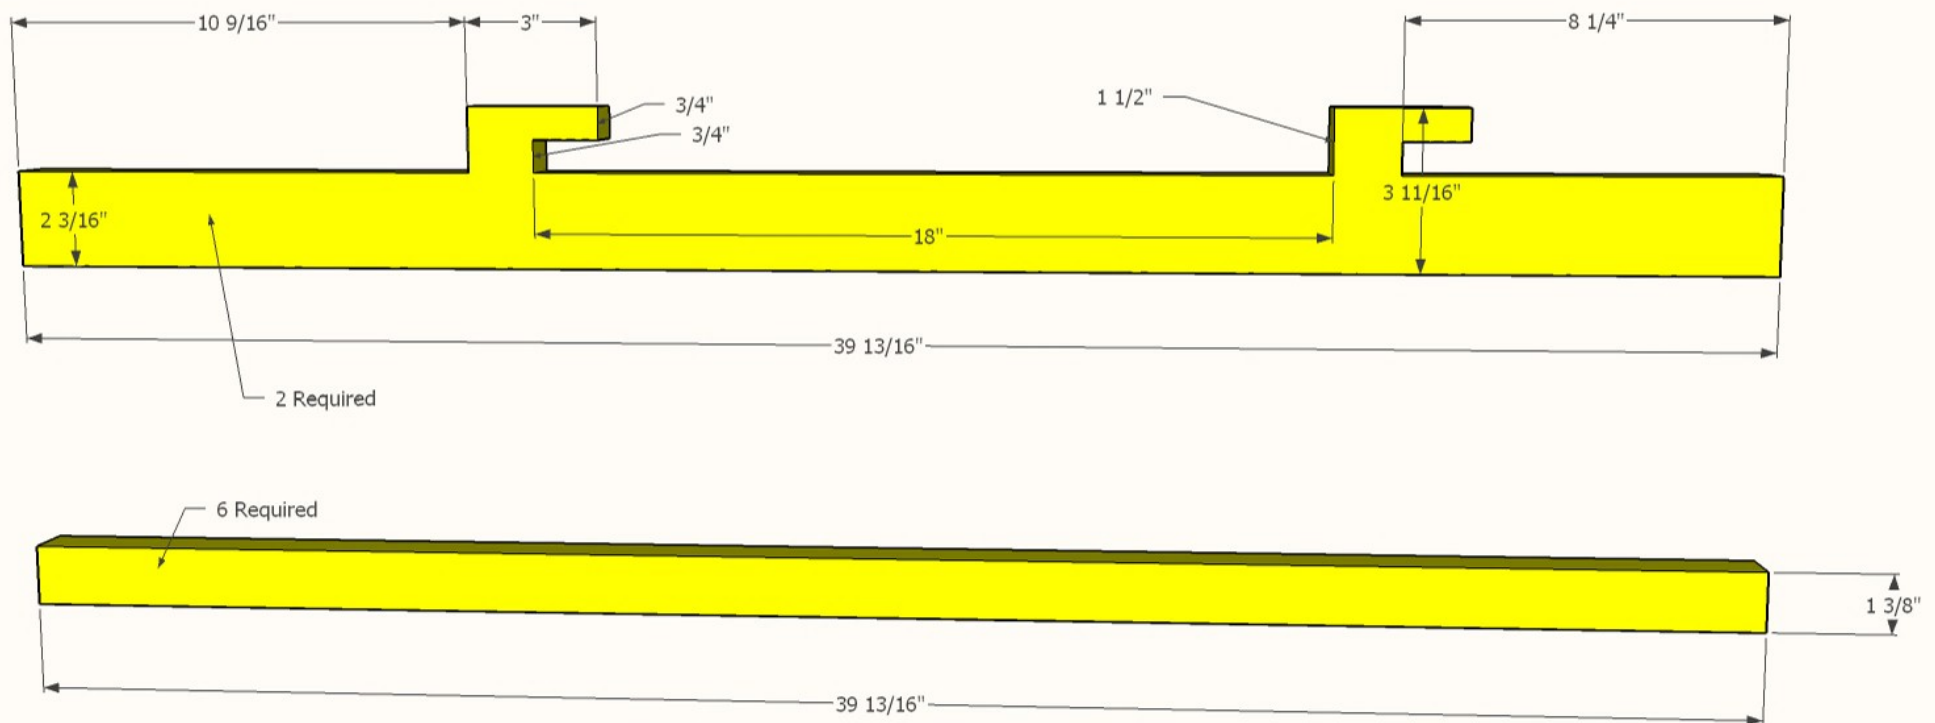

3/4" Plywood

Center Dividers

All 1" Thick

All 3/4" Thick
All 59" Long

Release

Sides/Legs 3/4" Plywood

Chips

6.5" Diameter
3/4" Thick