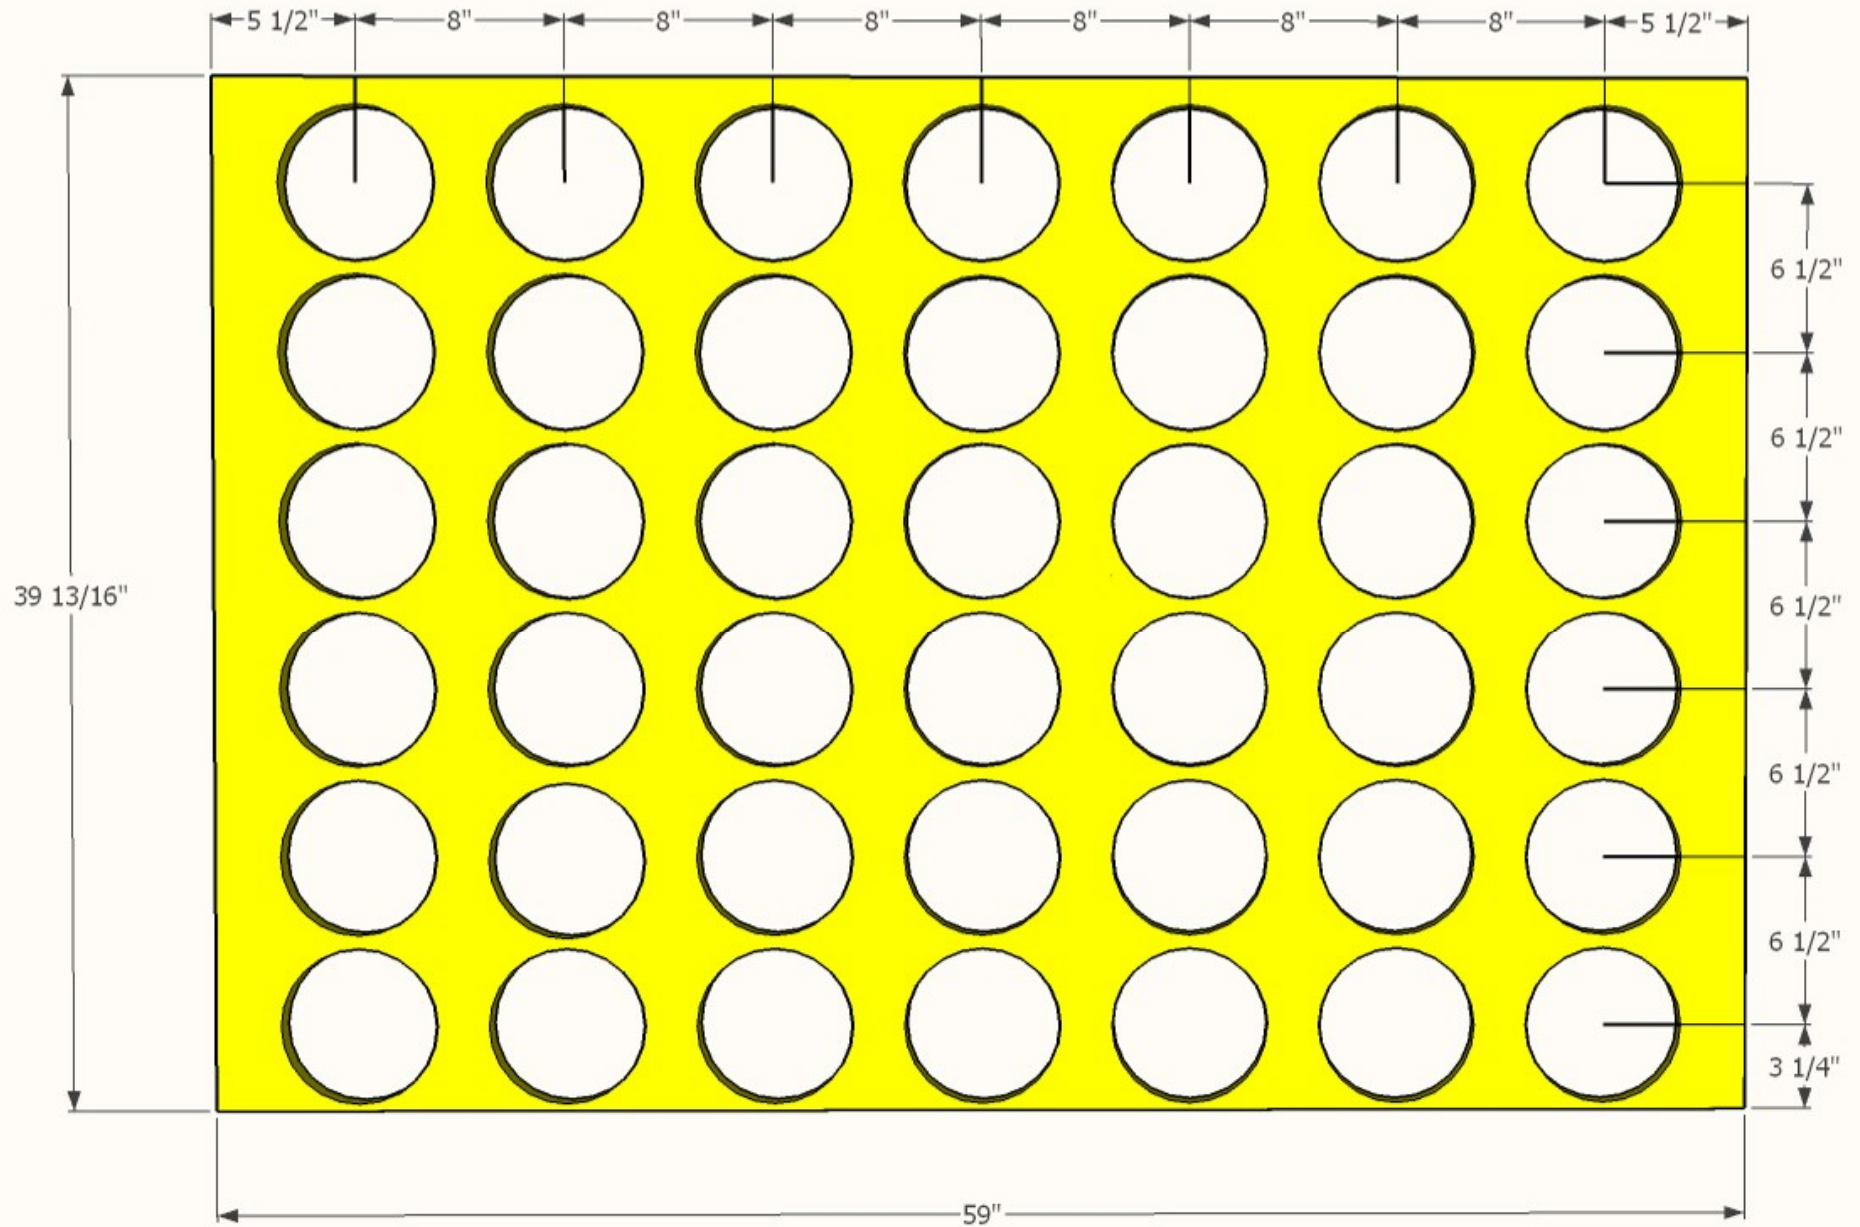

3/4" Plywood

Center Dividers

All 1" Thick

All 3/4" Thick
All 59" Long

Release

Sides/Legs 3/4" Plywood

Chips

6.5" Diameter
3/4" Thick

21 of Each Color
Required