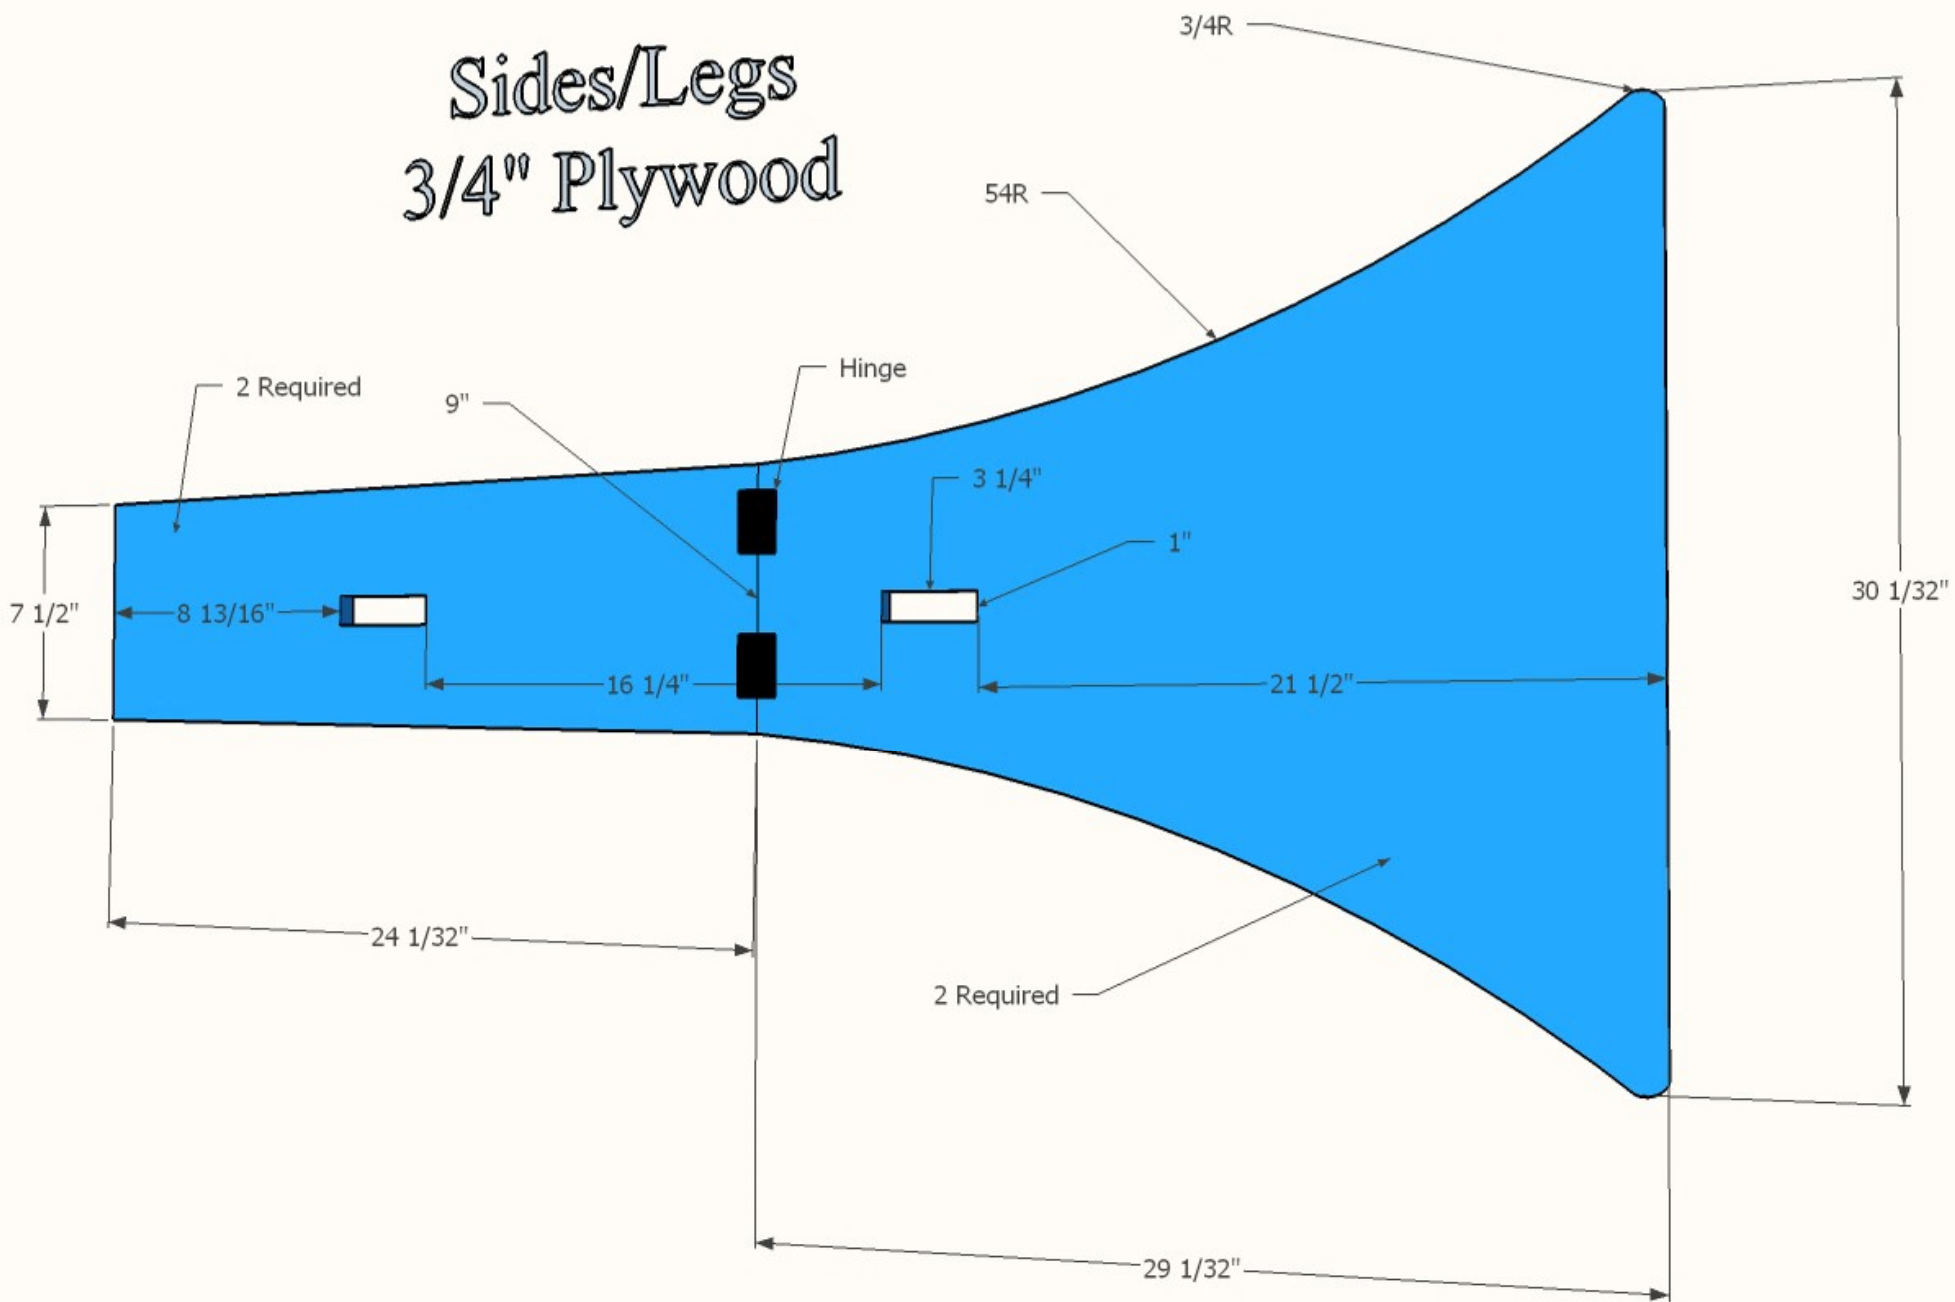

3/4" Plywood

Center Dividers

All 1" Thick

All 3/4" Thick
All 59" Long

Release

Sides/Legs 3/4" Plywood

Chips

6.5" Diameter
3/4" Thick

21 of Each Color
Required