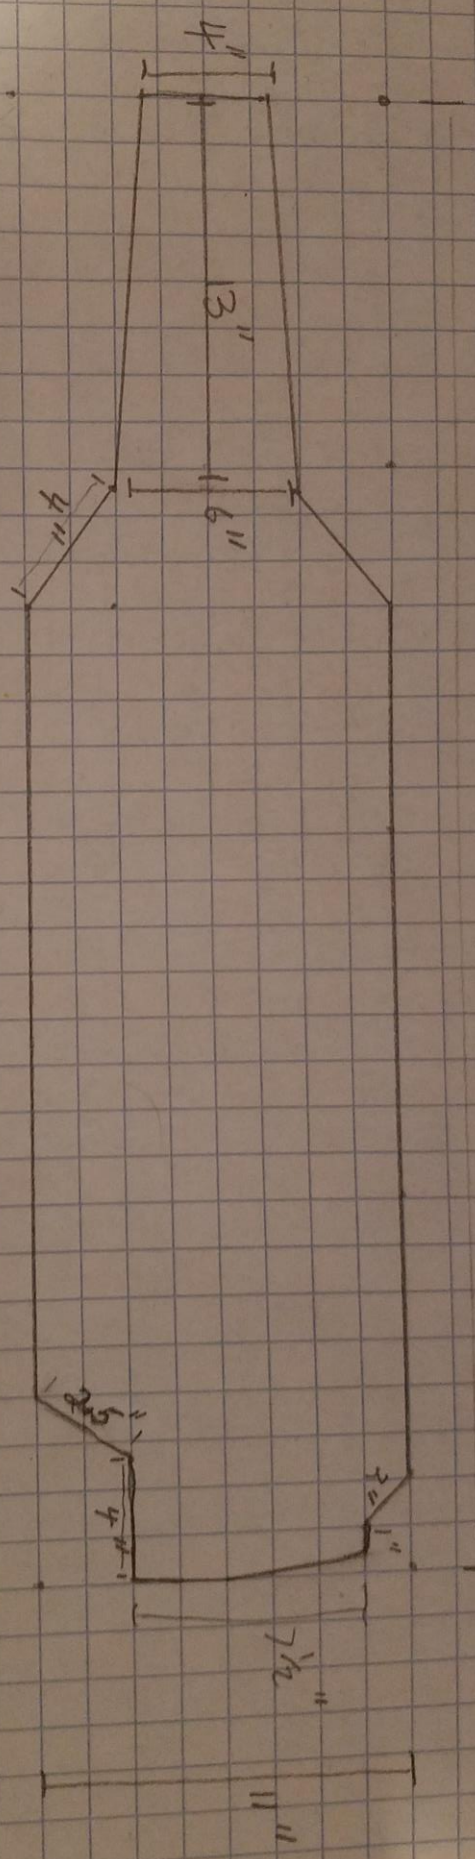

Deck Shape

4' x 11" x 3/4" Board

48"

1 sq = 1.5"

Deck Details