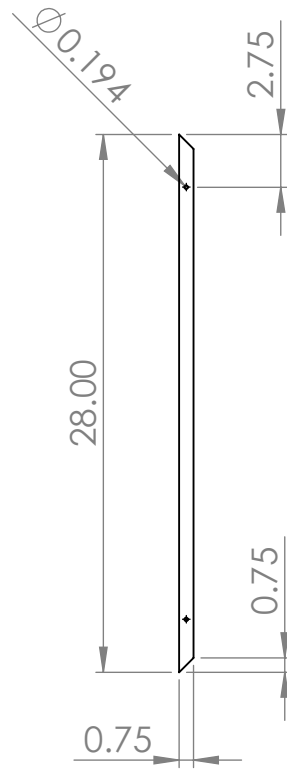

ITEM NO.	PART NUMBER	STOCK SIZE	Exploded/QTY.
1	plywood	55.75"x27.75"x0.50"	1
2	steel_L_channel	28.00"x0.75"x0.13"	2
3	steel_L_channel	56.00"x0.75"x0.13"	2
4	cofeetable_leg		4
5	melamine	55.75"x27.75"x0.13"	1
6	1/2" wood screw		10

ITEM NO.	PART NUMBER	STOCK SIZE	QTY.
1	acrylic	17.00"x11.50"x0.22"	2
2	4" bracket		3
3	#10-3/4" mach. screw		7
4	1/2" wood screw		6
5	#10 nut		7

Drill holes are symmetric