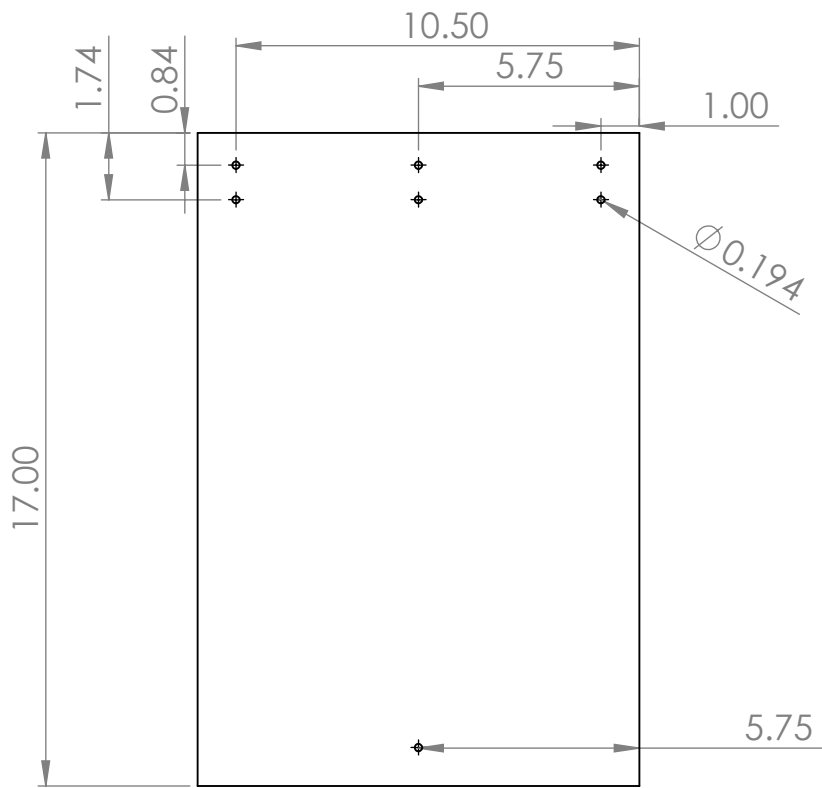

ITEM NO.	PART NUMBER	STOCK SIZE	Exploded/QTY.
1	plywood	55.75"x27.75"x0.50"	1
2	steel_L_channel	28.00"x0.75"x0.13"	2
3	steel_L_channel	56.00"x0.75"x0.13"	2
4	cofeetable_leg		4
5	melamine	55.75"x27.75"x0.13"	1
6	1/2" wood screw		10

ITEM NO.	PART NUMBER	STOCK SIZE	QTY.
1	acrylic	17.00"x11.50"x0.22"	2
2	4" bracket		3
3	#10-3/4" mach. screw		7
4	1/2" wood screw		6
5	#10 nut		7

Drill holes are symmetric