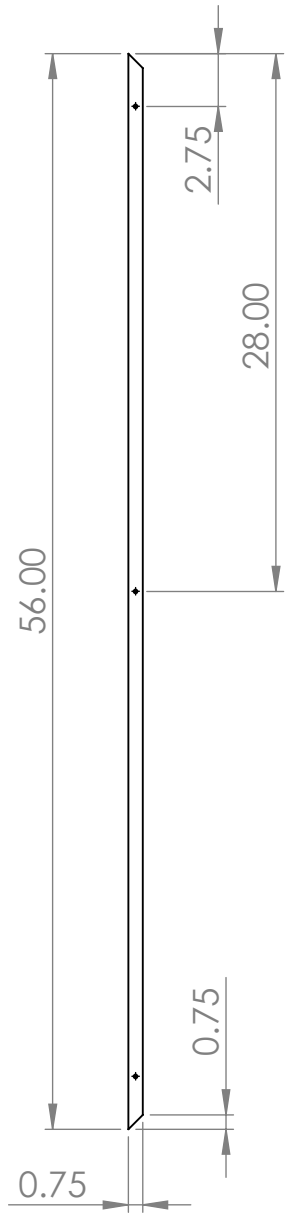

ITEM NO.	PART NUMBER	STOCK SIZE	Exploded/QTY.
1	plywood	55.75"x27.75"x0.50"	1
2	steel_L_channel	28.00"x0.75"x0.13"	2
3	steel_L_channel	56.00"x0.75"x0.13"	2
4	cofeetable_leg		4
5	melamine	55.75"x27.75"x0.13"	1
6	1/2" wood screw		10

ITEM NO.	PART NUMBER	STOCK SIZE	QTY.
1	acrylic	17.00"x11.50"x0.22"	2
2	4" bracket		3
3	#10-3/4" mach. screw		7
4	1/2" wood screw		6
5	#10 nut		7

Drill holes are symmetric