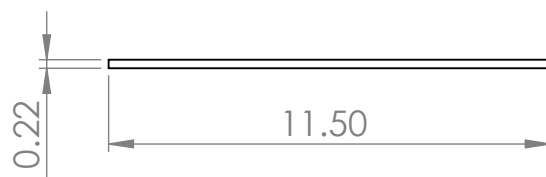

ITEM NO.	PART NUMBER	STOCK SIZE	Exploded/QTY.
1	plywood	55.75"x27.75"x0.50"	1
2	steel_L_channel	28.00"x0.75"x0.13"	2
3	steel_L_channel	56.00"x0.75"x0.13"	2
4	cofeetable_leg		4
5	melamine	55.75"x27.75"x0.13"	1
6	1/2" wood screw		10

ITEM NO.	PART NUMBER	STOCK SIZE	QTY.
1	acrylic	17.00"x11.50"x0.22"	2
2	4" bracket		3
3	#10-3/4" mach. screw		7
4	1/2" wood screw		6
5	#10 nut		7

Drill holes are symmetric