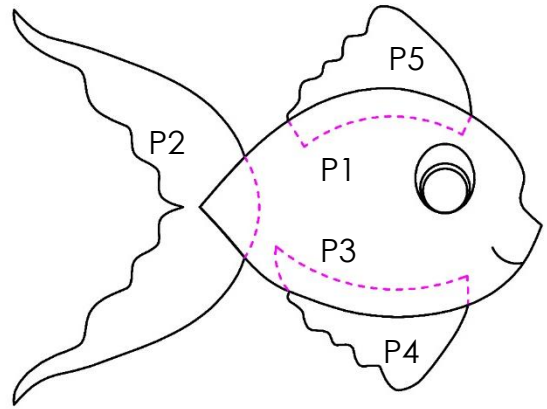

Fish template

COLOUR REFERENCE

ASSEMBLY REFERENCE

EYE BOTTOM
WHITE

EYE MIDDLE
AQUA BLUE

EYE TOP
BLACK

- ❑ Dotted lines are indicated as reference to assemble the pieces.
- ❑ Text "CUT " followed by a number indicates number of pieces that needs to be cut.