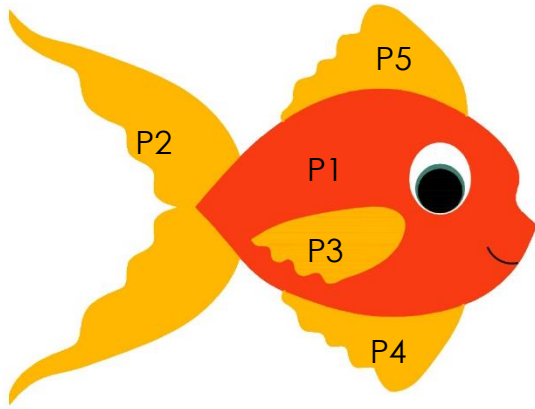

Fish template

COLOUR REFERENCE

ASSEMBLY REFERENCE

EYE BOTTOM
WHITE

EYE MIDDLE
AQUA BLUE

EYE TOP
BLACK

- ❑ Dotted lines are indicated as reference to assemble the pieces.
- ❑ Text "CUT " followed by a number indicates number of pieces that needs to be cut.