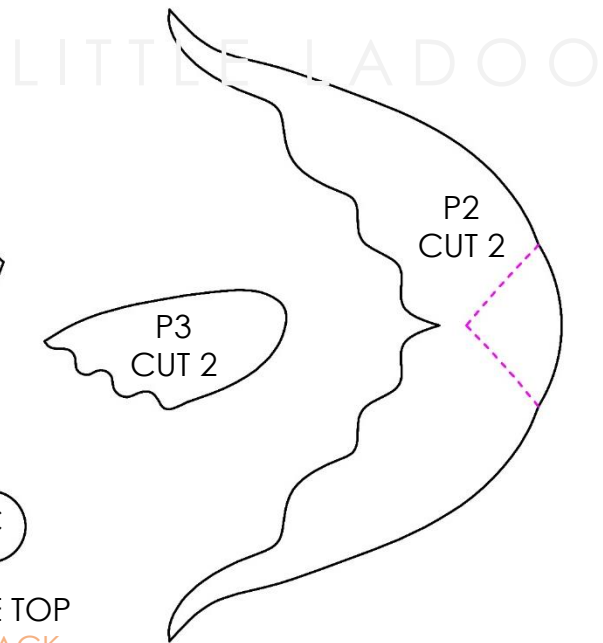

Fish template

COLOUR REFERENCE

ASSEMBLY REFERENCE

EYE BOTTOM
WHITE

EYE MIDDLE
AQUA BLUE

EYE TOP
BLACK

- ❑ Dotted lines are indicated as reference to assemble the pieces.
- ❑ Text "CUT " followed by a number indicates number of pieces that needs to be cut.