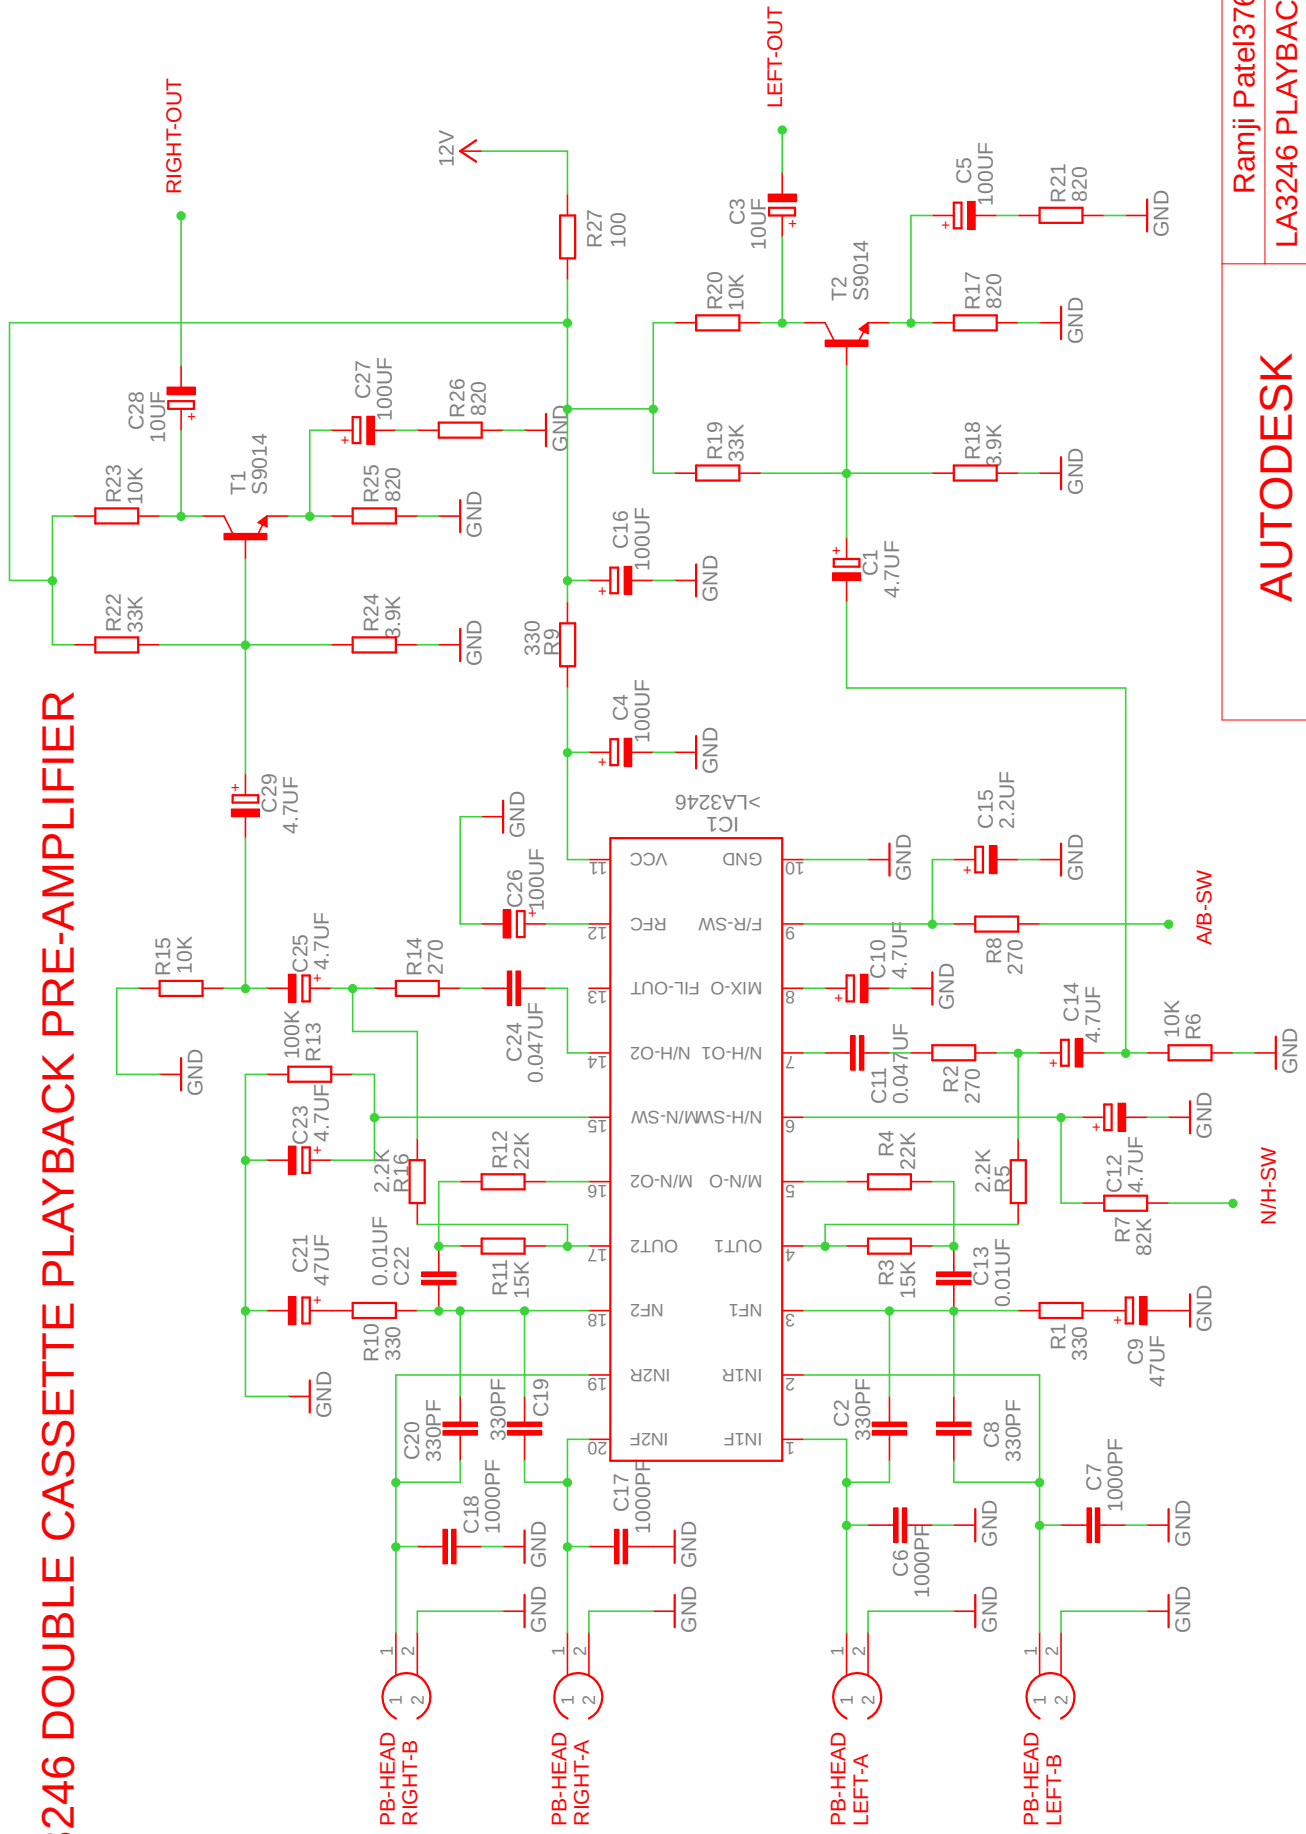

LA3246 DOUBLE CASSETTE PLAYBACK PRE-AMPLIFIER

AUTODESK EAGLE		Ramji Patel1376	
		LA3246 PLAYBACK AMP	
		9/26/2021 9:55 AM	
		Sheet: 1/1	