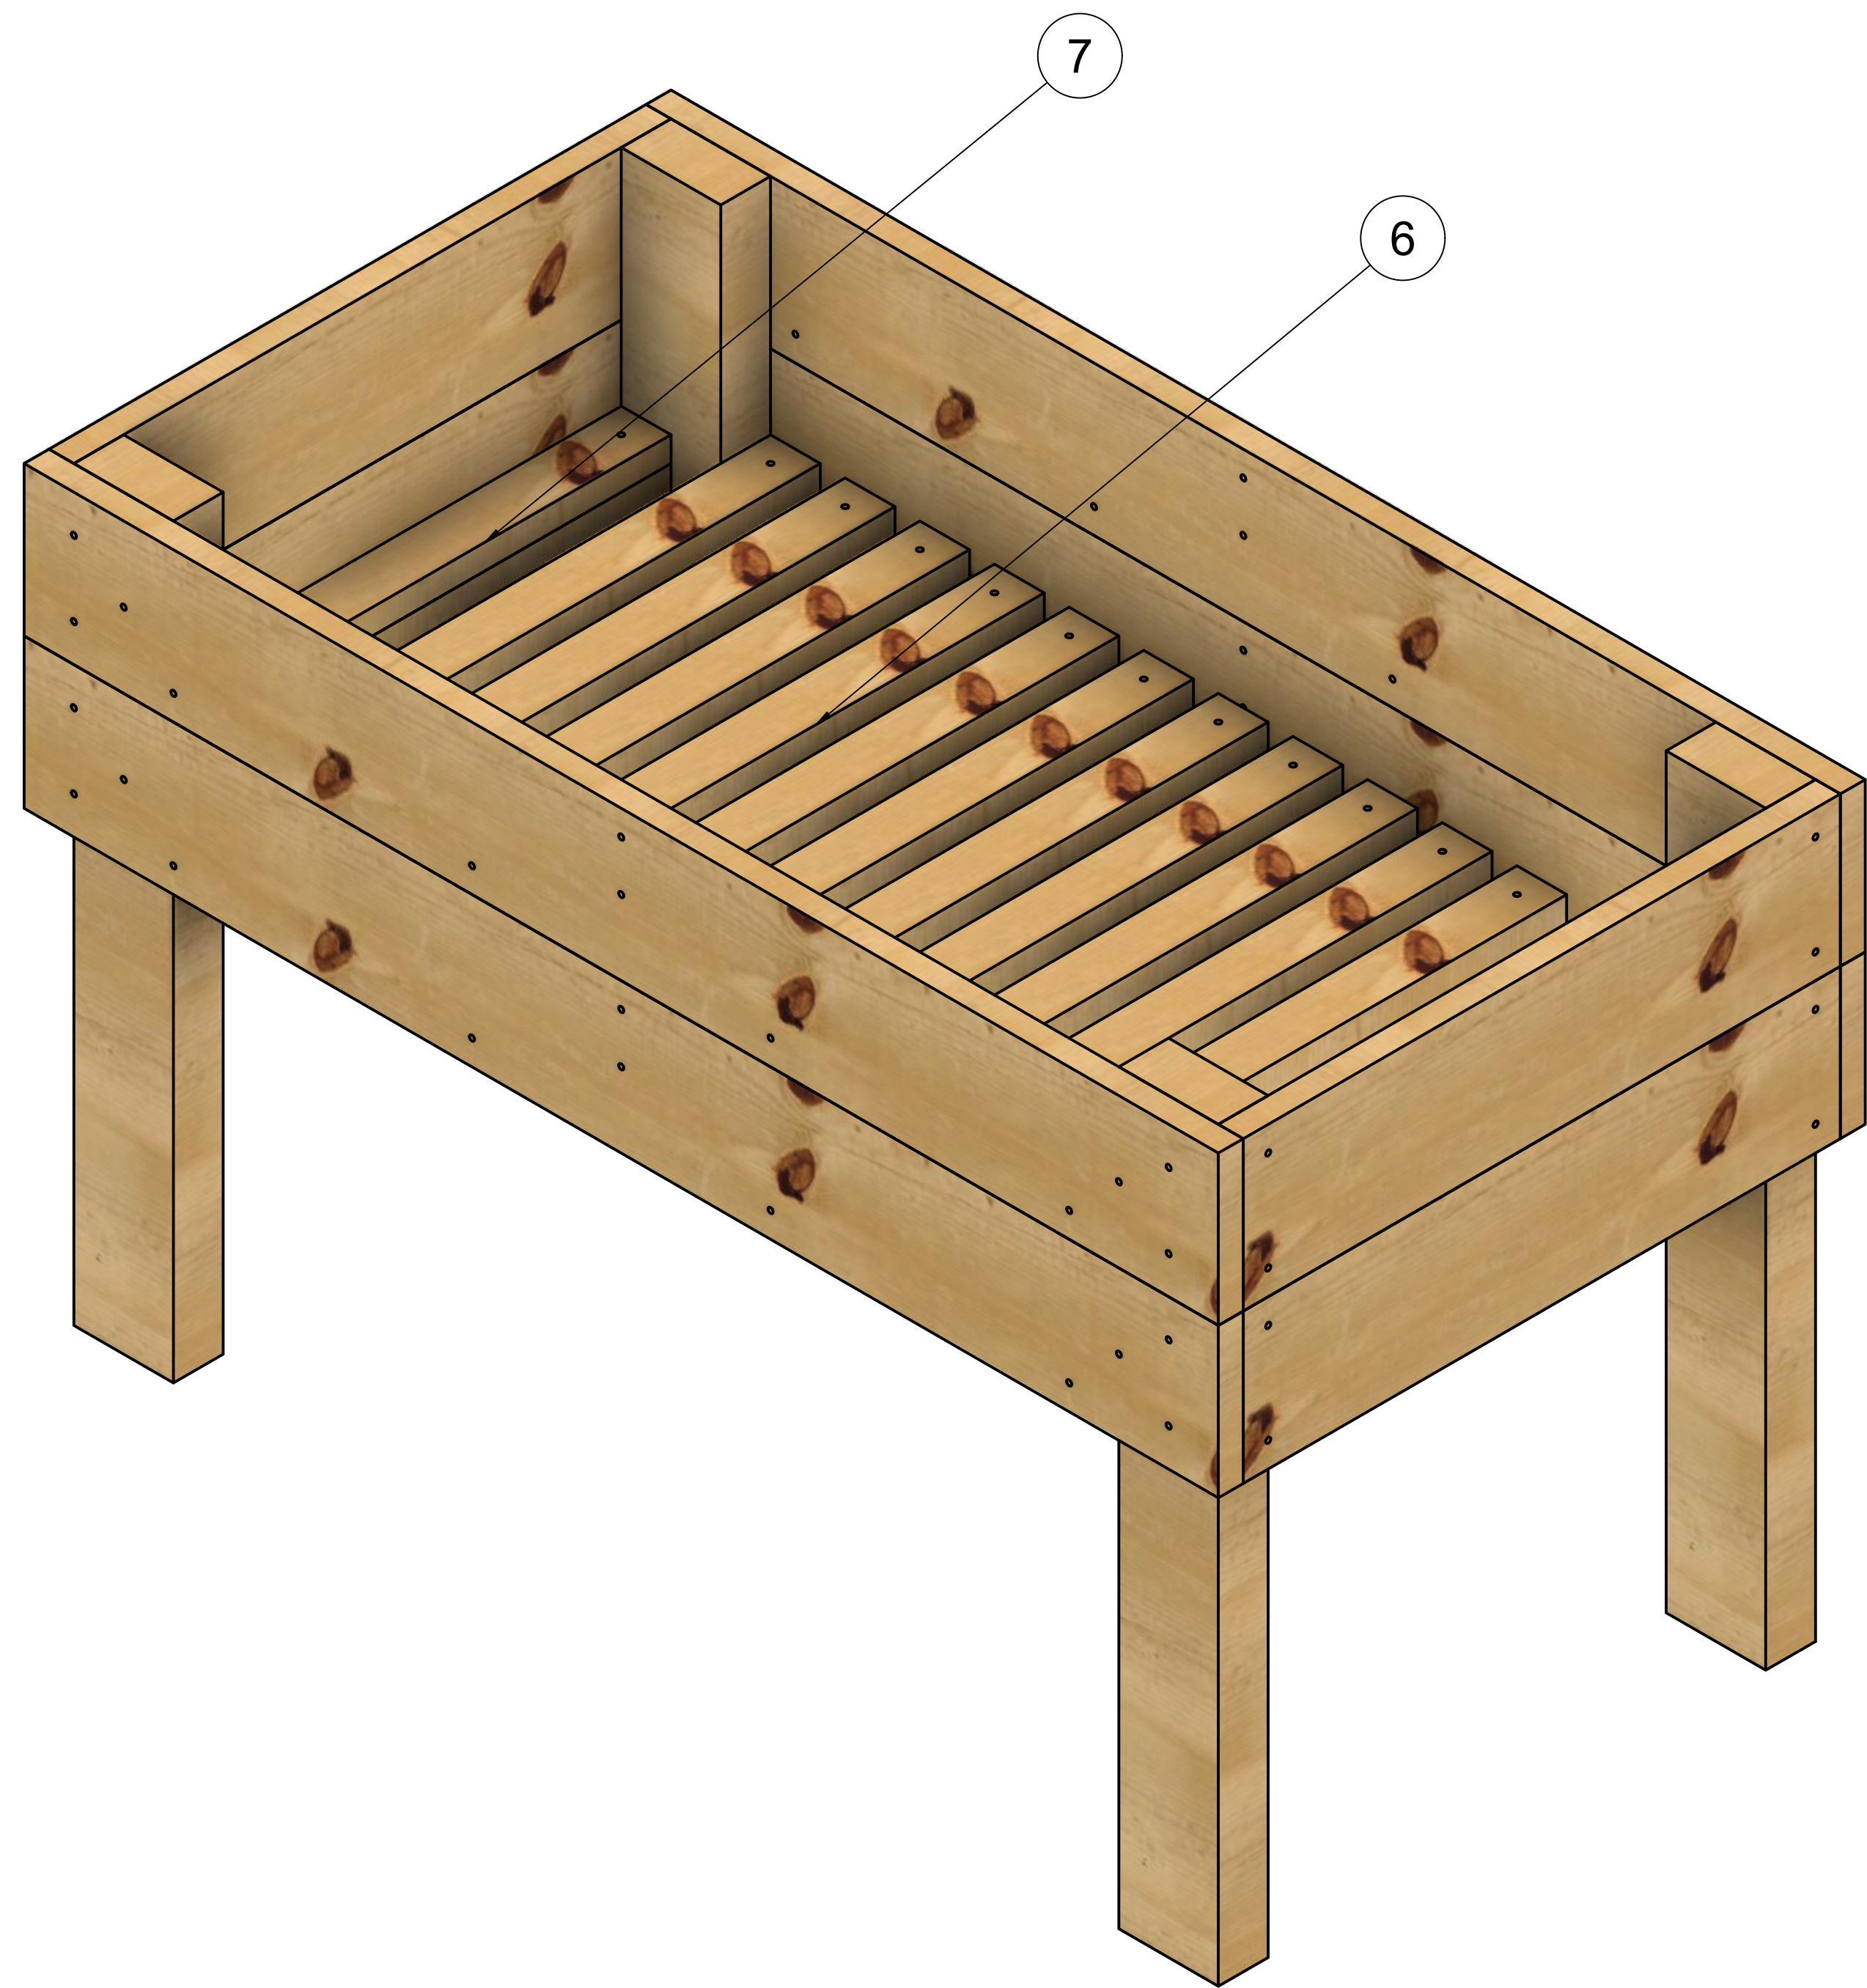

6

5

4

3

2

1

		PROJECT SMS-David Smith		
		TITLE Raised Flower bed assembly 1		
APPROVED	SIZE	CODE	DWG NO	REV
CHECKED	D			
DRAWN	David Smith	5/11/2020	SCALE 1:4	WEIGHT
				SHEET 6/7

8