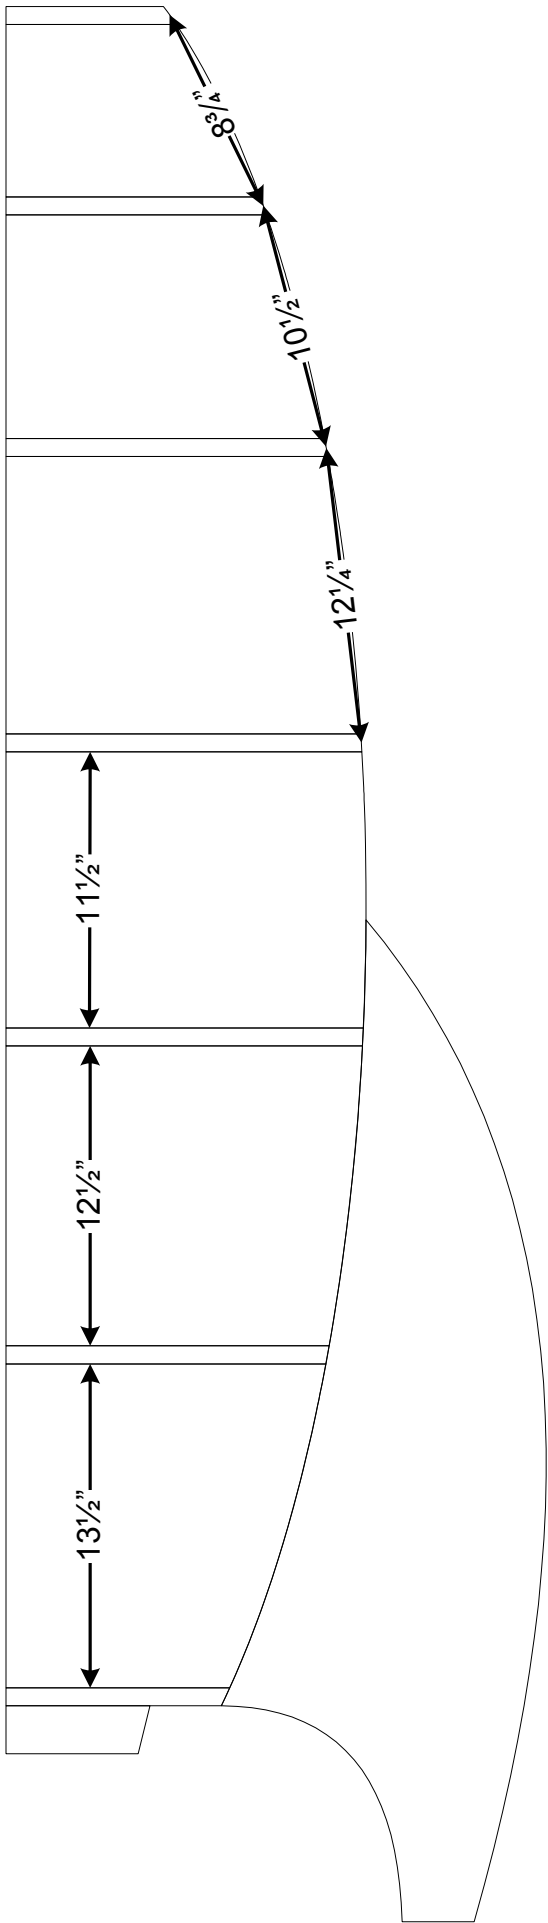

**Copy
to
800%**

**Rocket
Pattern**

12"

Shelf Pattern