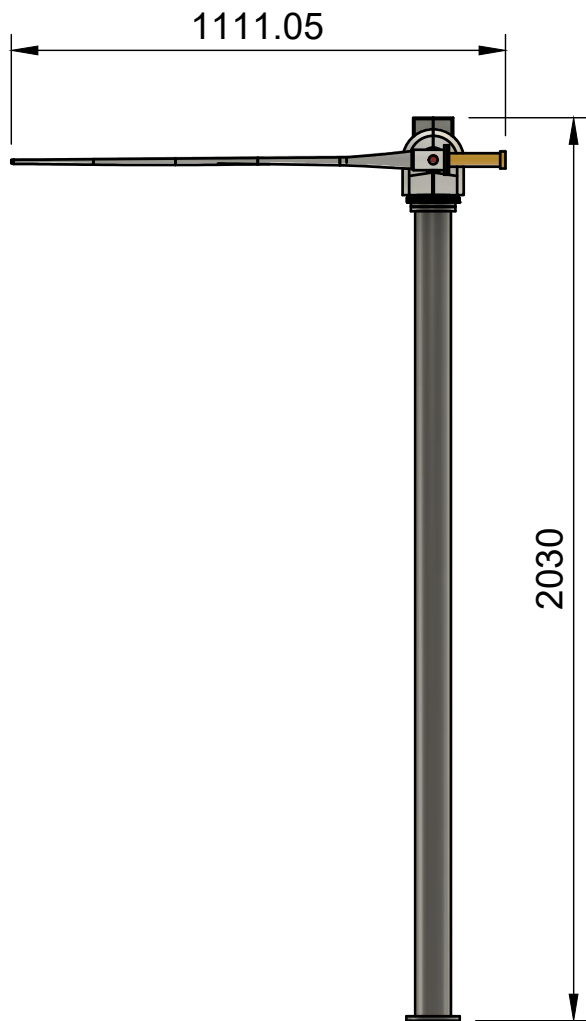

SP ENERGIA PROTOTYPE

Dept.	Technical reference	Created by POIREINGANBA LOKTONGBAM 01-05-2024	Approved by		
		Document type	Document status		
		Title SP_Energia_Prototype	DWG No.		
		Rev.	Date of issue	Sheet 1/3	

Dept.	Technical reference	Created by POIREINGANBA LOKTONGBAM 01-05-2024	Approved by		
		Document type	Document status		
		Title SP_Energia_Prototype	DWG No.		
		Rev.	Date of issue	Sheet 2/3	

Dept.	Technical reference	Created by POIREINGANBA LOKTONGBAM 01-05-2024	Approved by	
		Document type	Document status	
		Title SP_Energia_Prototype	DWG No.	
		Rev.	Date of issue	Sheet 3/3