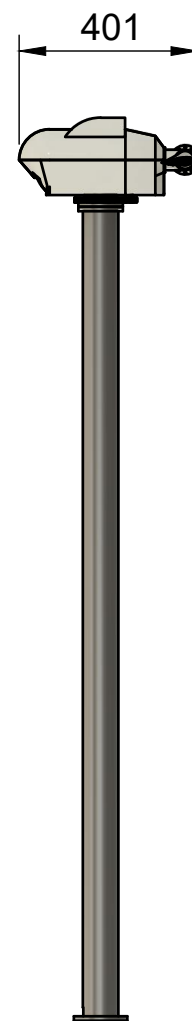

SP ENERGIA PROTOTYPE

Dept.	Technical reference	Created by POIREINGANBA LOKTONGBAM 01-05-2024	Approved by		
		Document type	Document status		
		Title SP_Energia_Prototype	DWG No.		
		Rev.	Date of issue	Sheet 1/3	

Dept.	Technical reference	Created by POIREINGANBA LOKTONGBAM 01-05-2024	Approved by		
		Document type	Document status		
		Title SP_Energia_Prototype	DWG No.		
		Rev.	Date of issue	Sheet 2/3	

Dept.	Technical reference	Created by POIREINGANBA LOKTONGBAM 01-05-2024	Approved by	
		Document type	Document status	
		Title SP_Energia_Prototype	DWG No.	
		Rev.	Date of issue	Sheet 3/3