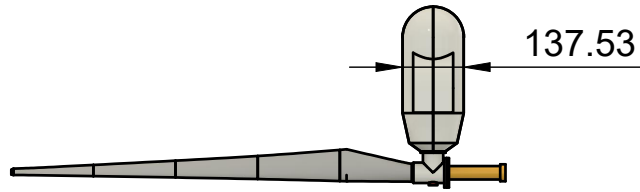

SP ENERGIA PROTOTYPE

Dept.	Technical reference	Created by POIREINGANBA LOKTONGBAM 01-05-2024	Approved by		
		Document type	Document status		
		Title SP_Energia_Prototype	DWG No.		
		Rev.	Date of issue	Sheet 1/3	