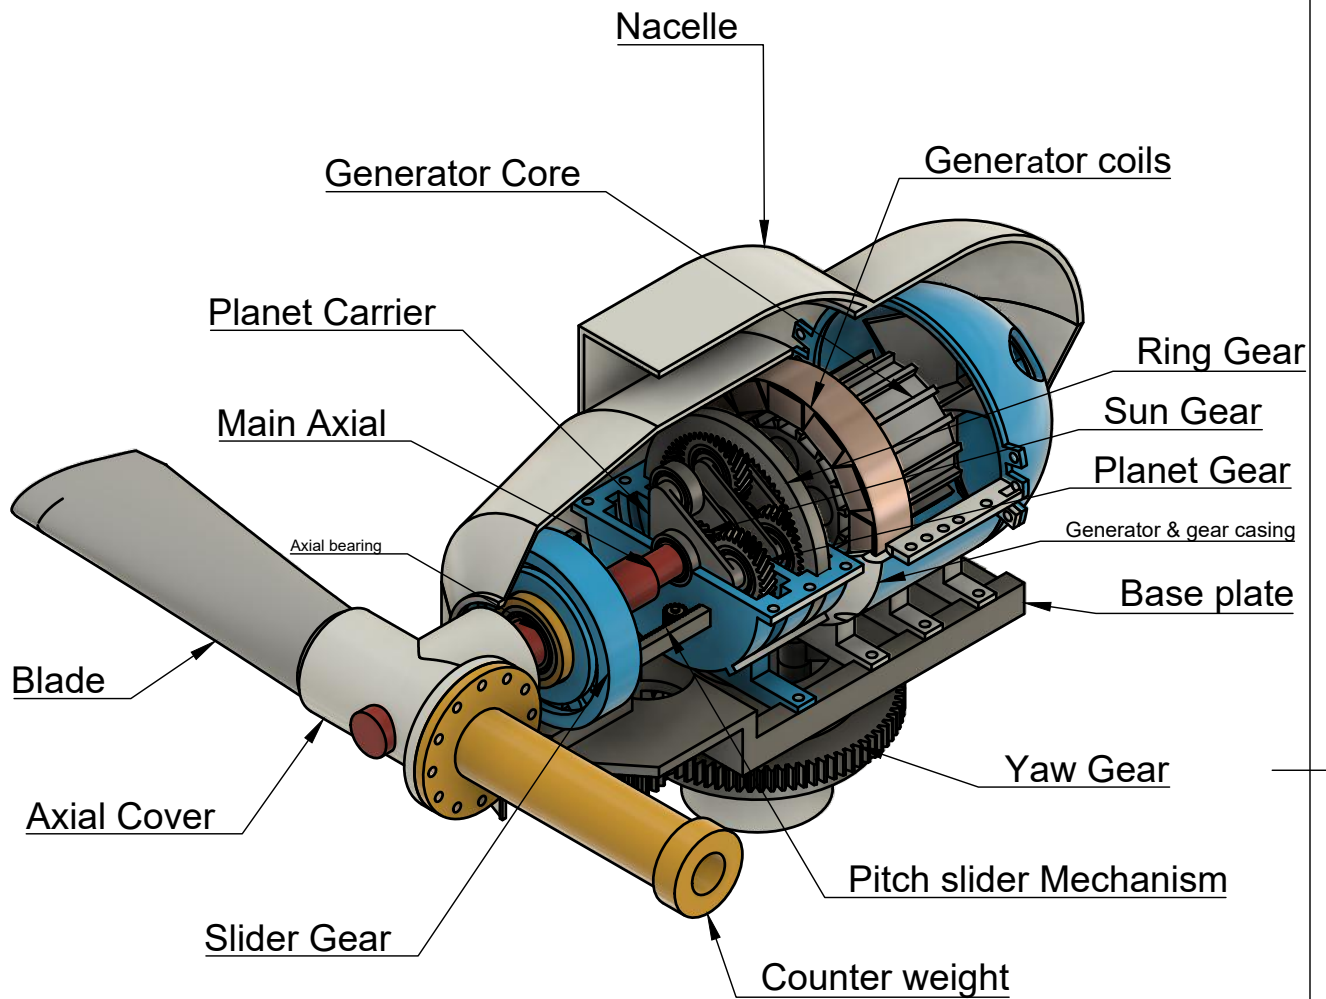

Dept.	Technical reference	Created by POIREINGANBA LOKTONGBAM 01-05-2024	Approved by		
		Document type	Document status		
		Title SP_Energia_Prototype	DWG No.		
		Rev.	Date of issue	Sheet 2/3	

Dept.	Technical reference	Created by POIREINGANBA LOKTONGBAM 01-05-2024	Approved by	
		Document type	Document status	
		Title SP_Energia_Prototype	DWG No.	
		Rev.	Date of issue	Sheet 3/3