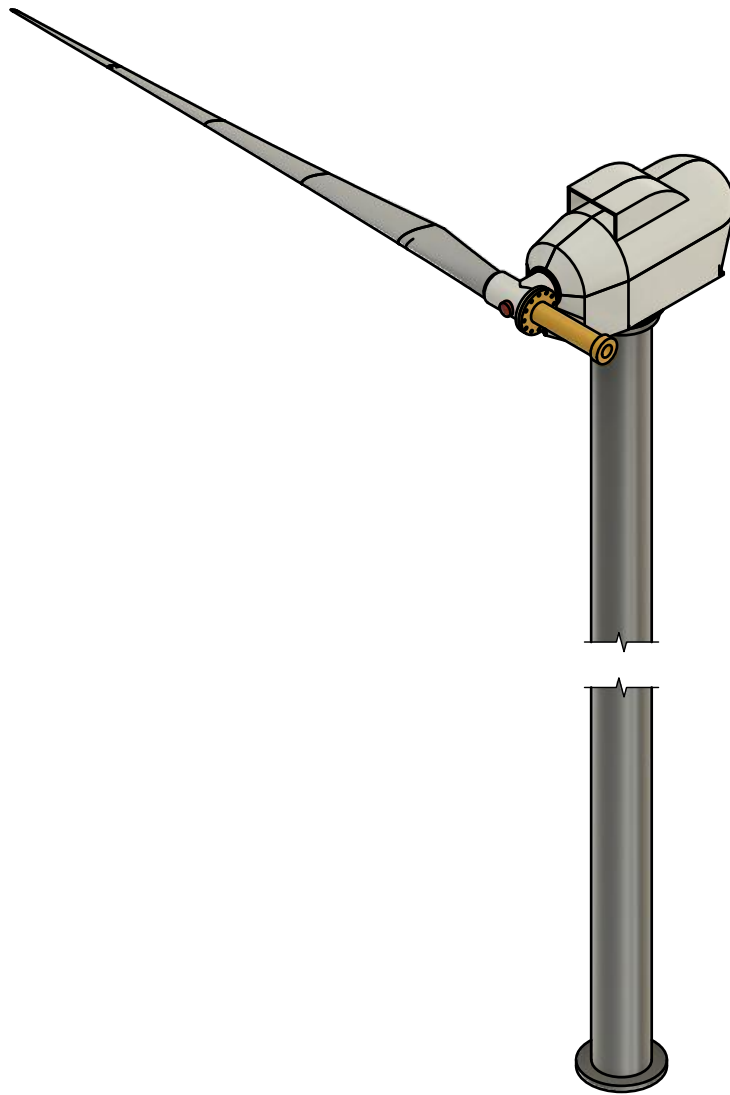

SP ENERGIA PROTOTYPE

Dept.	Technical reference	Created by POIREINGANBA LOKTONGBAM 01-05-2024	Approved by		
		Document type	Document status		
		Title SP_Energia_Prototype	DWG No.		
		Rev.	Date of issue	Sheet 1/3	

Dept.	Technical reference	Created by POIREINGANBA LOKTONGBAM 01-05-2024	Approved by		
		Document type	Document status		
		Title SP_Energia_Prototype	DWG No.		
		Rev.	Date of issue	Sheet 2/3	

Dept.	Technical reference	Created by POIREINGANBA LOKTONGBAM 01-05-2024	Approved by	
		Document type	Document status	
		Title SP_Energia_Prototype	DWG No.	
		Rev.	Date of issue	Sheet 3/3