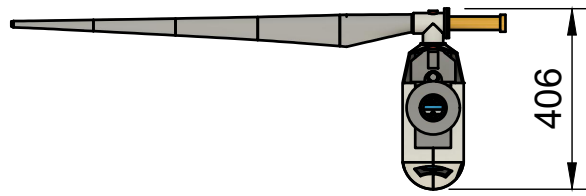

SP ENERGIA PROTOTYPE

Dept.	Technical reference	Created by POIREINGANBA LOKTONGBAM 01-05-2024	Approved by		
		Document type	Document status		
		Title SP_Energia_Prototype	DWG No.		
		Rev.	Date of issue	Sheet 1/3	