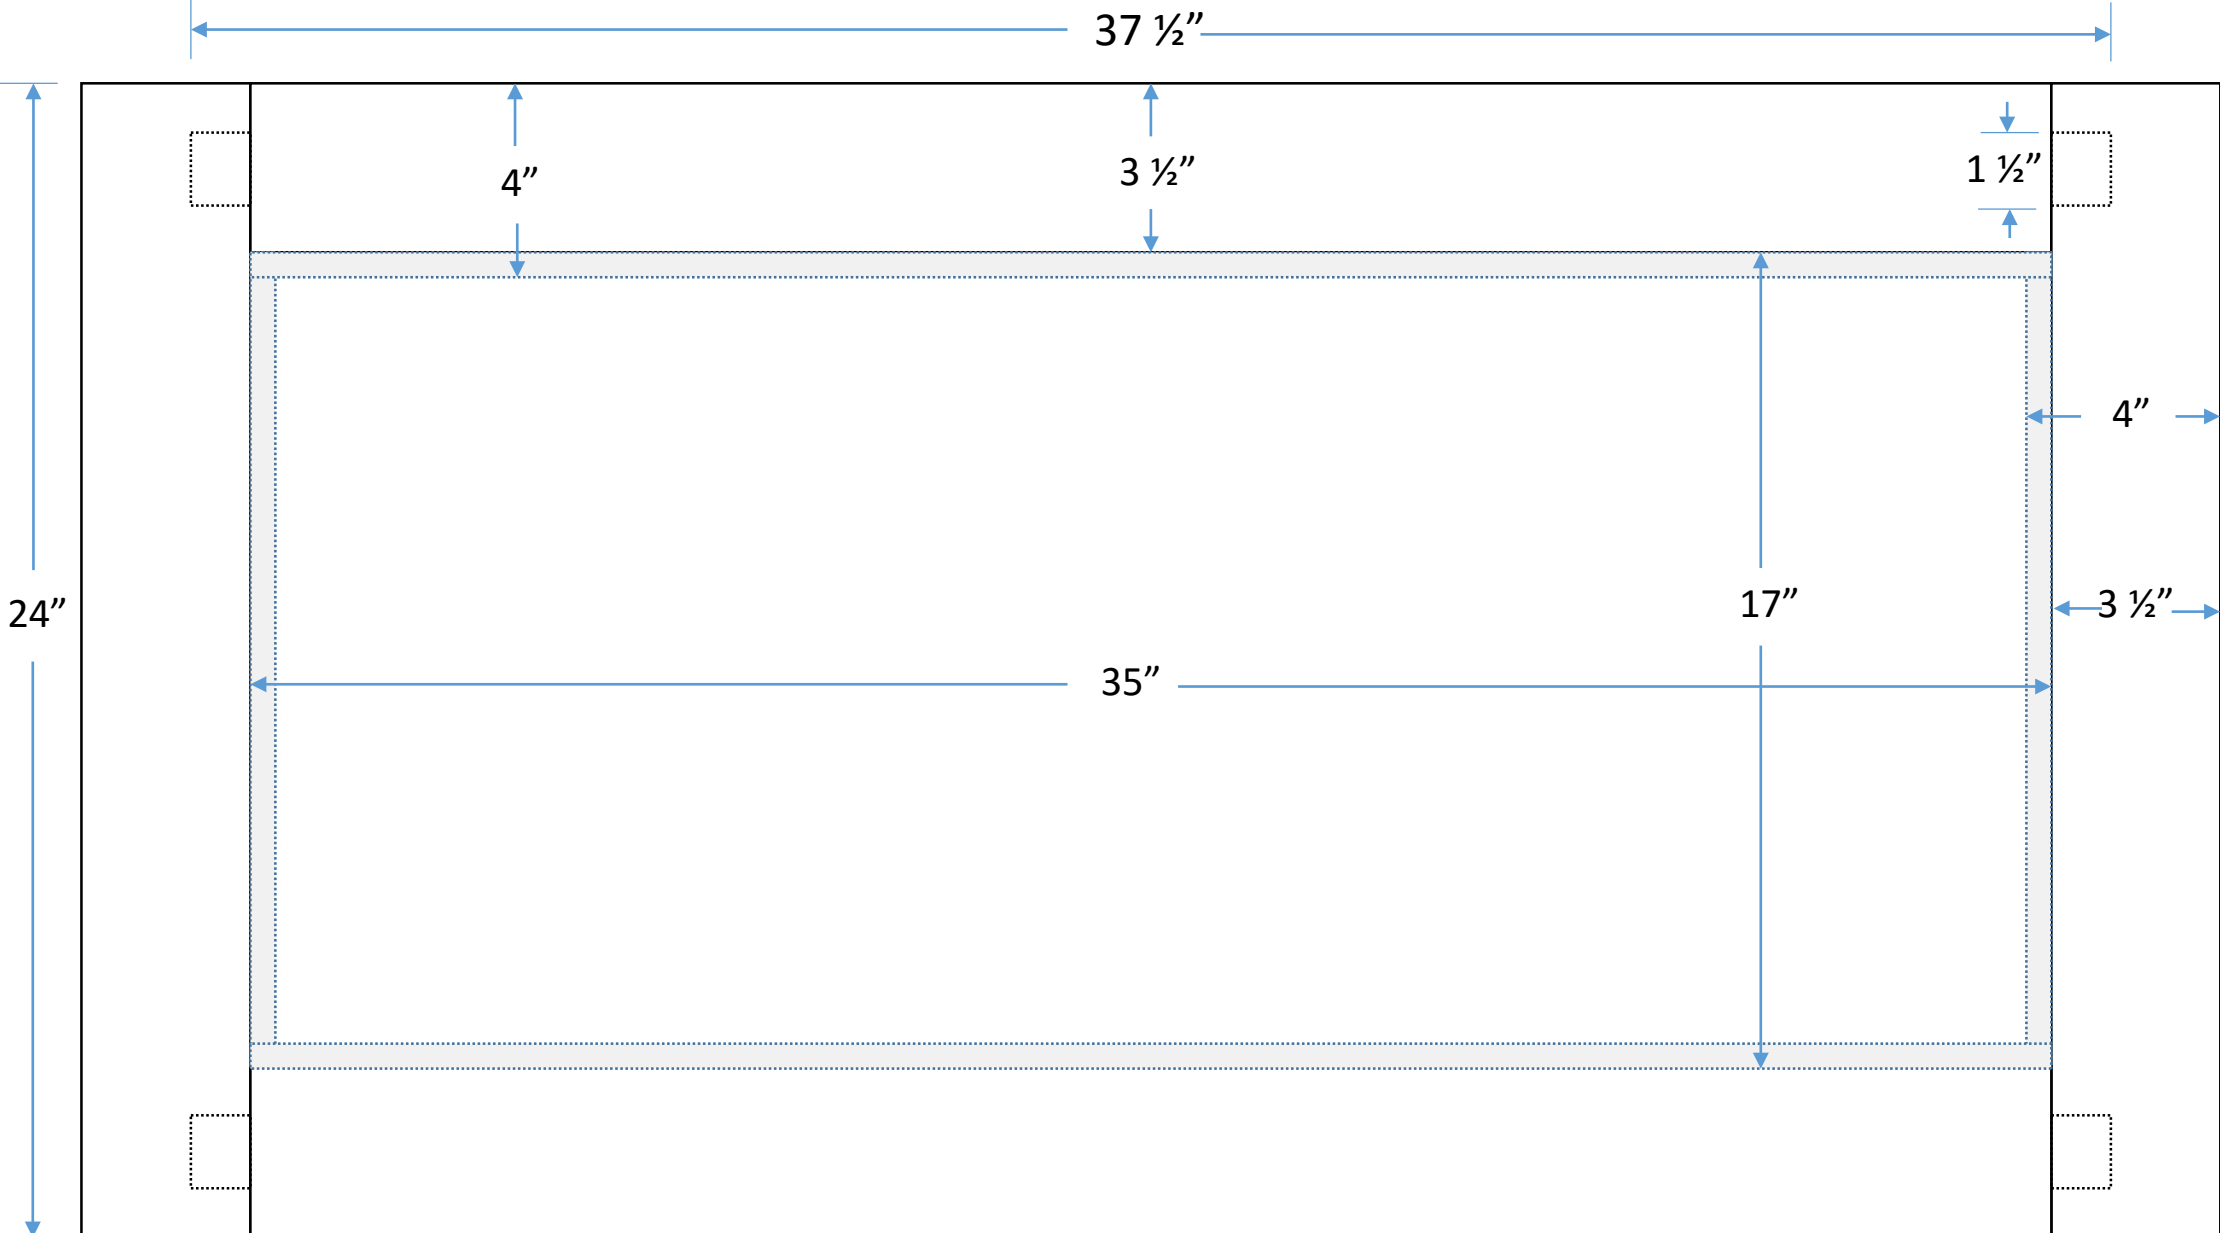

Table Top Dimensions

www.woodumakeit.com

All pieces milled to 1" thick

Table Apron Dimensions

www.woodumakeit.com

Two side pieces and two end pieces, all milled to 3/4" thick

Table Legs

www.woodumakeit.com

Top View

1/4" mortises,
1" deep

Side View