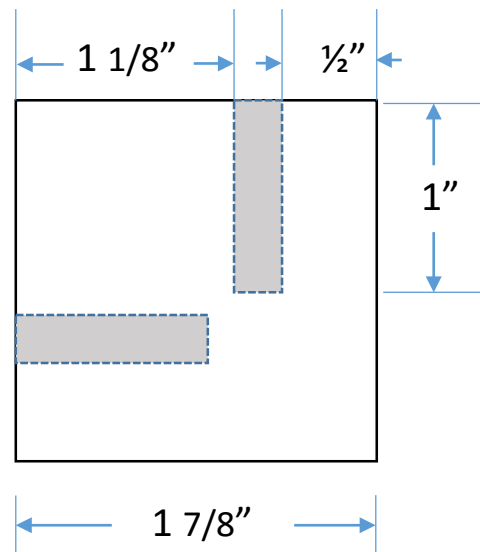

Table Top Dimensions

www.woodumakeit.com

All pieces milled to 1" thick

Table Apron Dimensions

www.woodumakeit.com

Two side pieces and two end pieces, all milled to 3/4" thick

Table Legs

www.woodumakeit.com

Top View

1/4" mortises,
1" deep

Side View