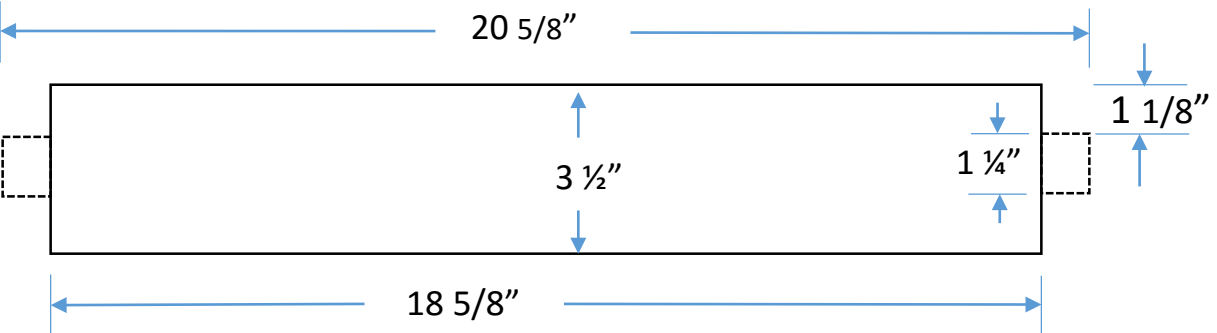

Table Top Dimensions

www.woodumakeit.com

All pieces milled to 1" thick

Table Apron Dimensions

www.woodumakeit.com

Two side pieces and two end pieces, all milled to 3/4" thick

Table Legs

www.woodumakeit.com

Top View

1/4" mortises,
1" deep

Side View