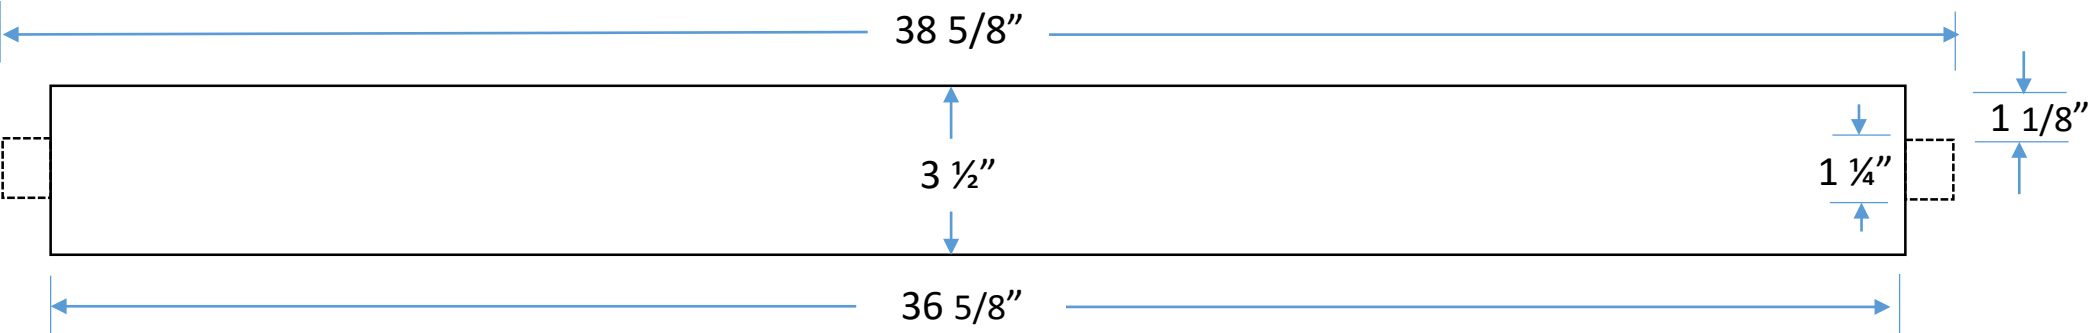

Table Top Dimensions

www.woodumakeit.com

All pieces milled to 1" thick

Table Apron Dimensions

www.woodumakeit.com

Two side pieces and two end pieces, all milled to 3/4" thick

Table Legs

www.woodumakeit.com

Top View

1/4" mortises,
1" deep

Side View