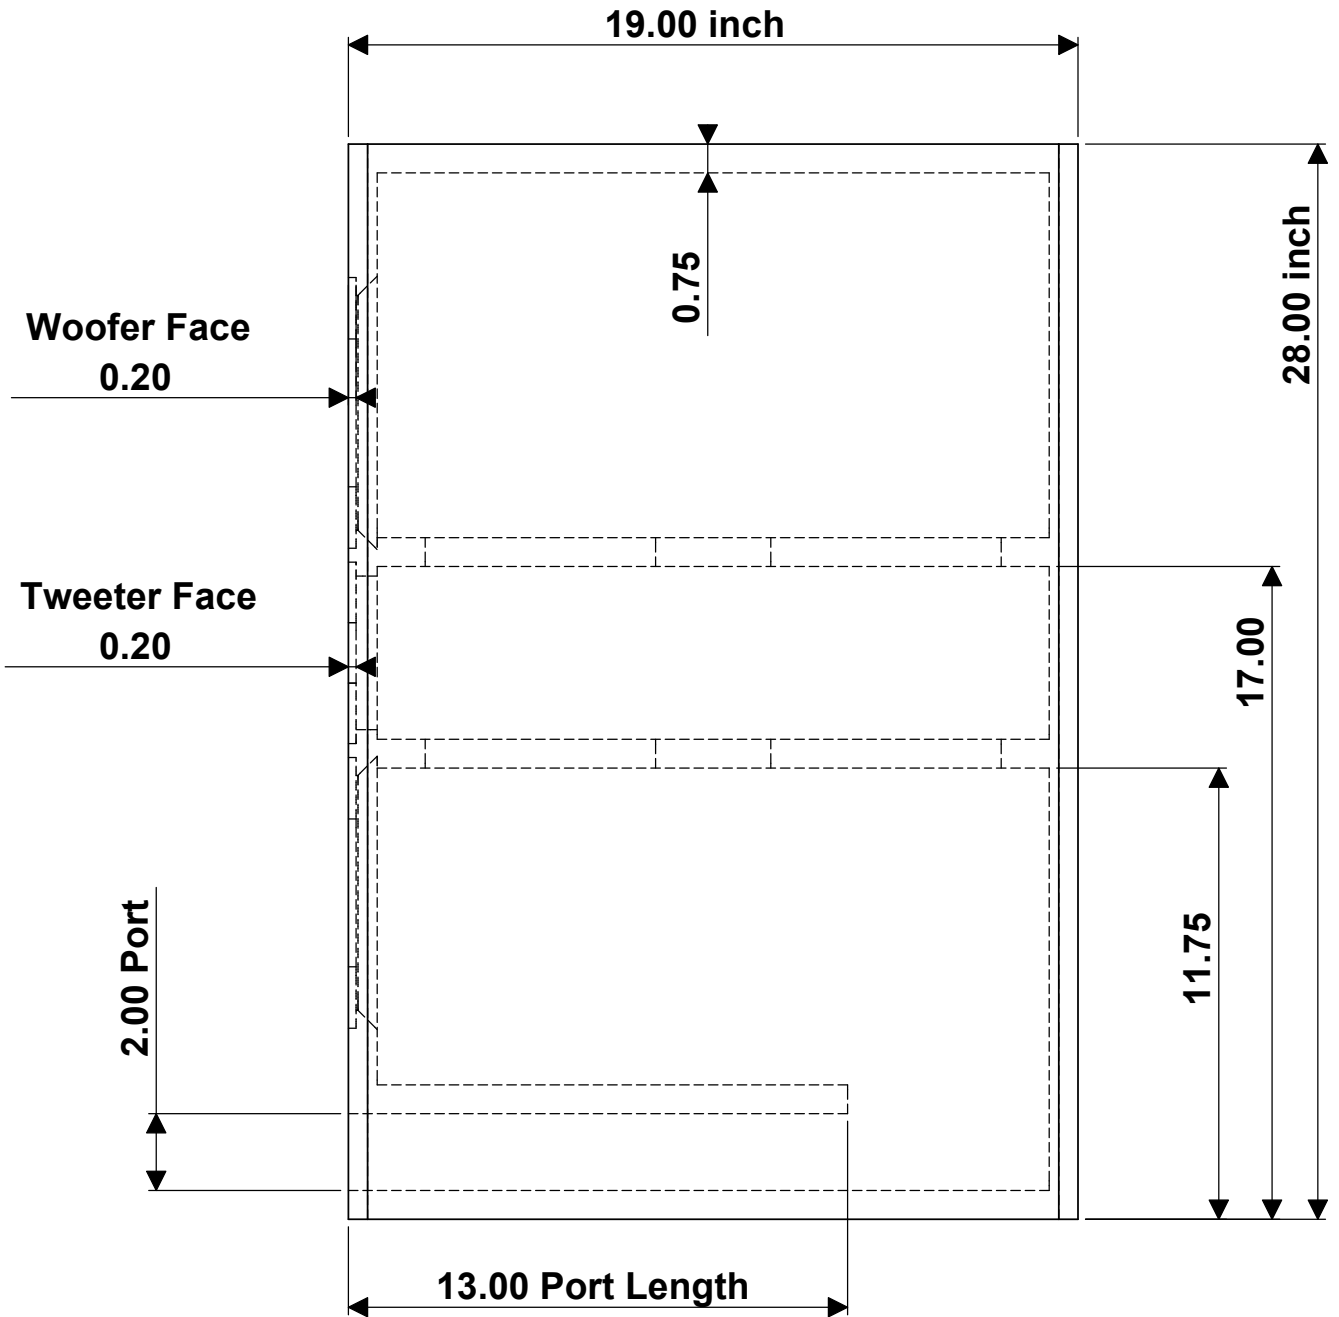

MTM Vented
Focal TC120TD5
two Focal 7W4411

-3dB = 40 Hz
port = 40 Hz

5 ohm impedance
2.83 volt = 92 dB

10.5 x 19 x 28 inch
volume = 2.0 feet

0.75 MDF
line all walls with
Black Hole 5

Front View

MTM Vented
Focal TC120TD5
two Focal 7W4411

0.75 MDF
line all walls with
Black Hole 5

Side View

MTM Vented
Focal TC120TD5
two Focal 7W4411

0.75 MDF
line all walls with
Black Hole 5

Top View

MTM Vented
Focal TC120TD5
two Focal 7W4411

-3dB = 40 Hz
port = 40 Hz

5 ohm impedance
2.83 volt = 92 dB

10.5 x 19 x 28 inch
volume = 2.0 feet

0.75 MDF
line all walls with
Black Hole 5