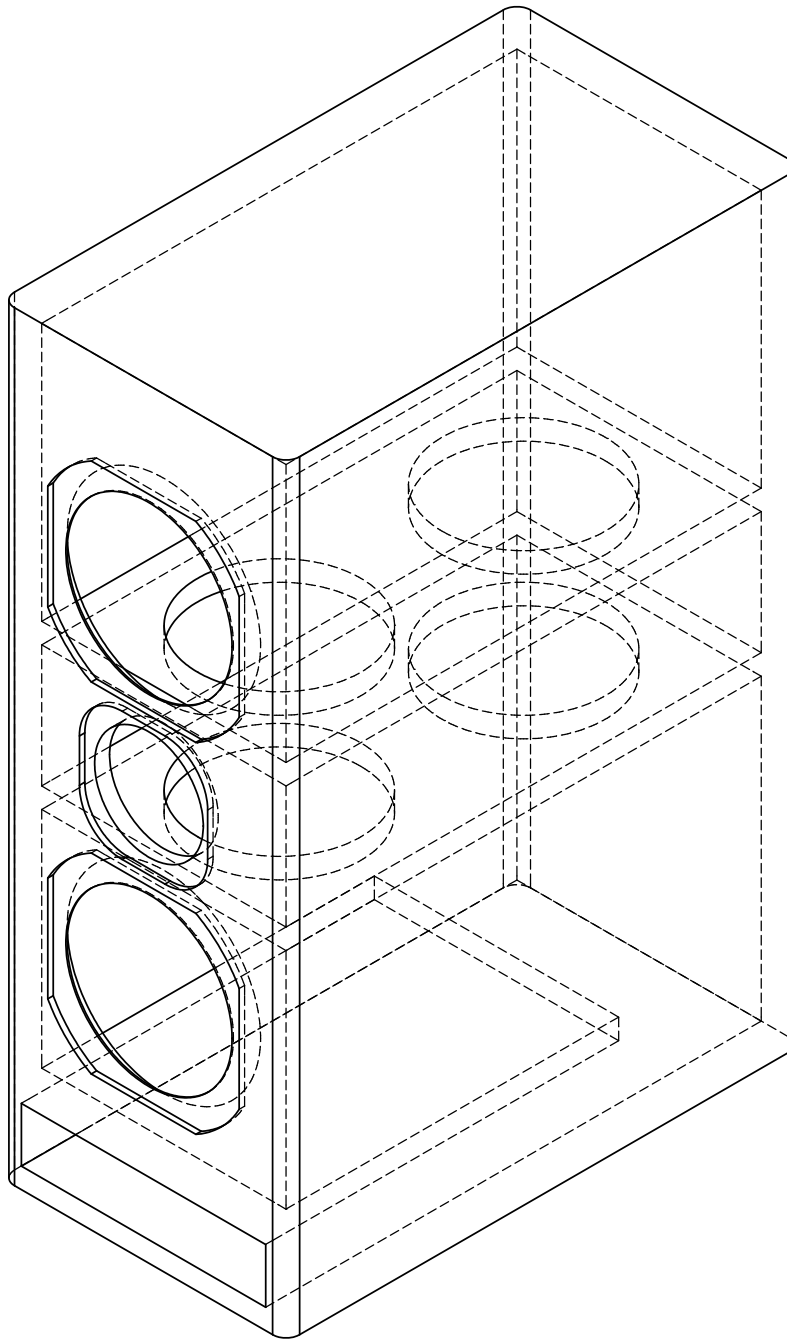

MTM Vented
Focal TC120TD5
two Focal 7W4411

-3dB = 40 Hz
port = 40 Hz

5 ohm impedance
2.83 volt = 92 dB

10.5 x 19 x 28 inch
volume = 2.0 feet

0.75 MDF
line all walls with
Black Hole 5

Front View

MTM Vented
Focal TC120TD5
two Focal 7W4411

0.75 MDF
line all walls with
Black Hole 5

Side View

MTM Vented
Focal TC120TD5
two Focal 7W4411

0.75 MDF
line all walls with
Black Hole 5

Top View

MTM Vented
Focal TC120TD5
two Focal 7W4411

-3dB = 40 Hz
port = 40 Hz

5 ohm impedance
2.83 volt = 92 dB

10.5 x 19 x 28 inch
volume = 2.0 feet

0.75 MDF
line all walls with
Black Hole 5