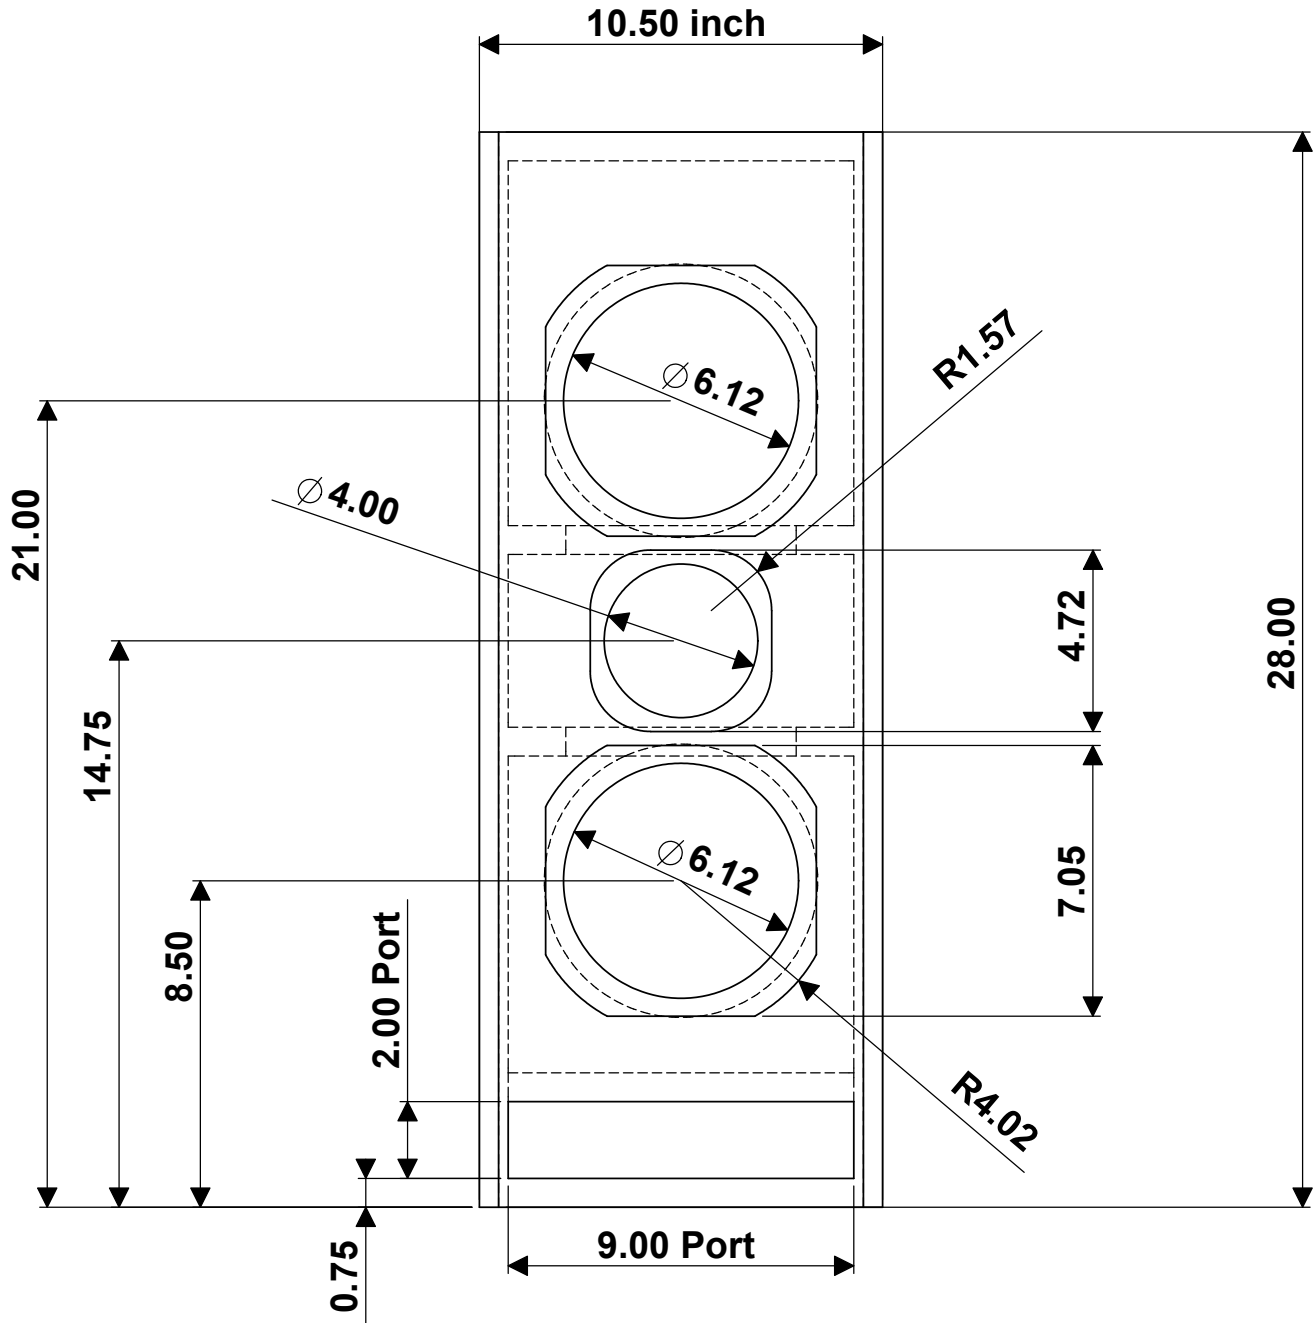

MTM Vented
Focal TC120TD5
two Focal 7W4411

-3dB = 40 Hz
port = 40 Hz

5 ohm impedance
2.83 volt = 92 dB

10.5 x 19 x 28 inch
volume = 2.0 feet

0.75 MDF
line all walls with
Black Hole 5

Front View

MTM Vented
Focal TC120TD5
two Focal 7W4411

0.75 MDF
line all walls with
Black Hole 5

Side View

MTM Vented
Focal TC120TD5
two Focal 7W4411

0.75 MDF
line all walls with
Black Hole 5

Top View

MTM Vented
Focal TC120TD5
two Focal 7W4411

-3dB = 40 Hz
port = 40 Hz

5 ohm impedance
2.83 volt = 92 dB

10.5 x 19 x 28 inch
volume = 2.0 feet

0.75 MDF
line all walls with
Black Hole 5