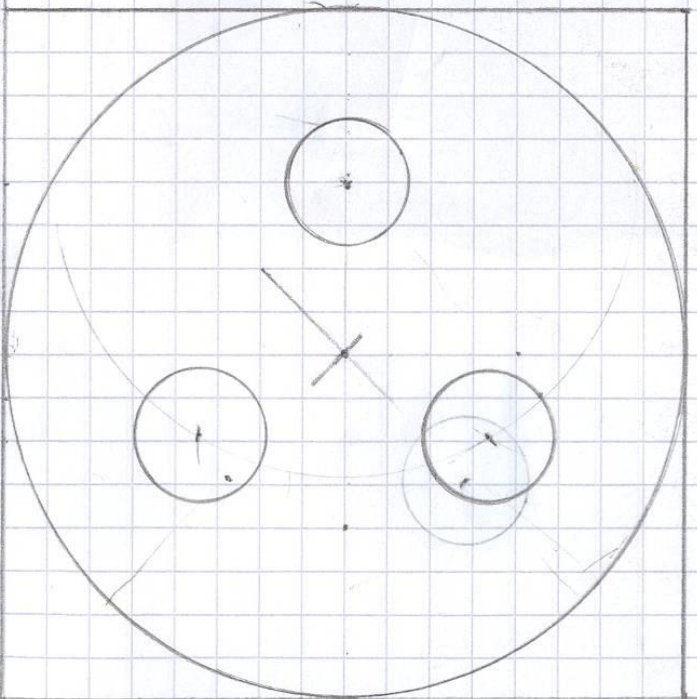

1 2 3 4 5 6 7 8 9 10 11 12 13 14 15 16 17 18 19