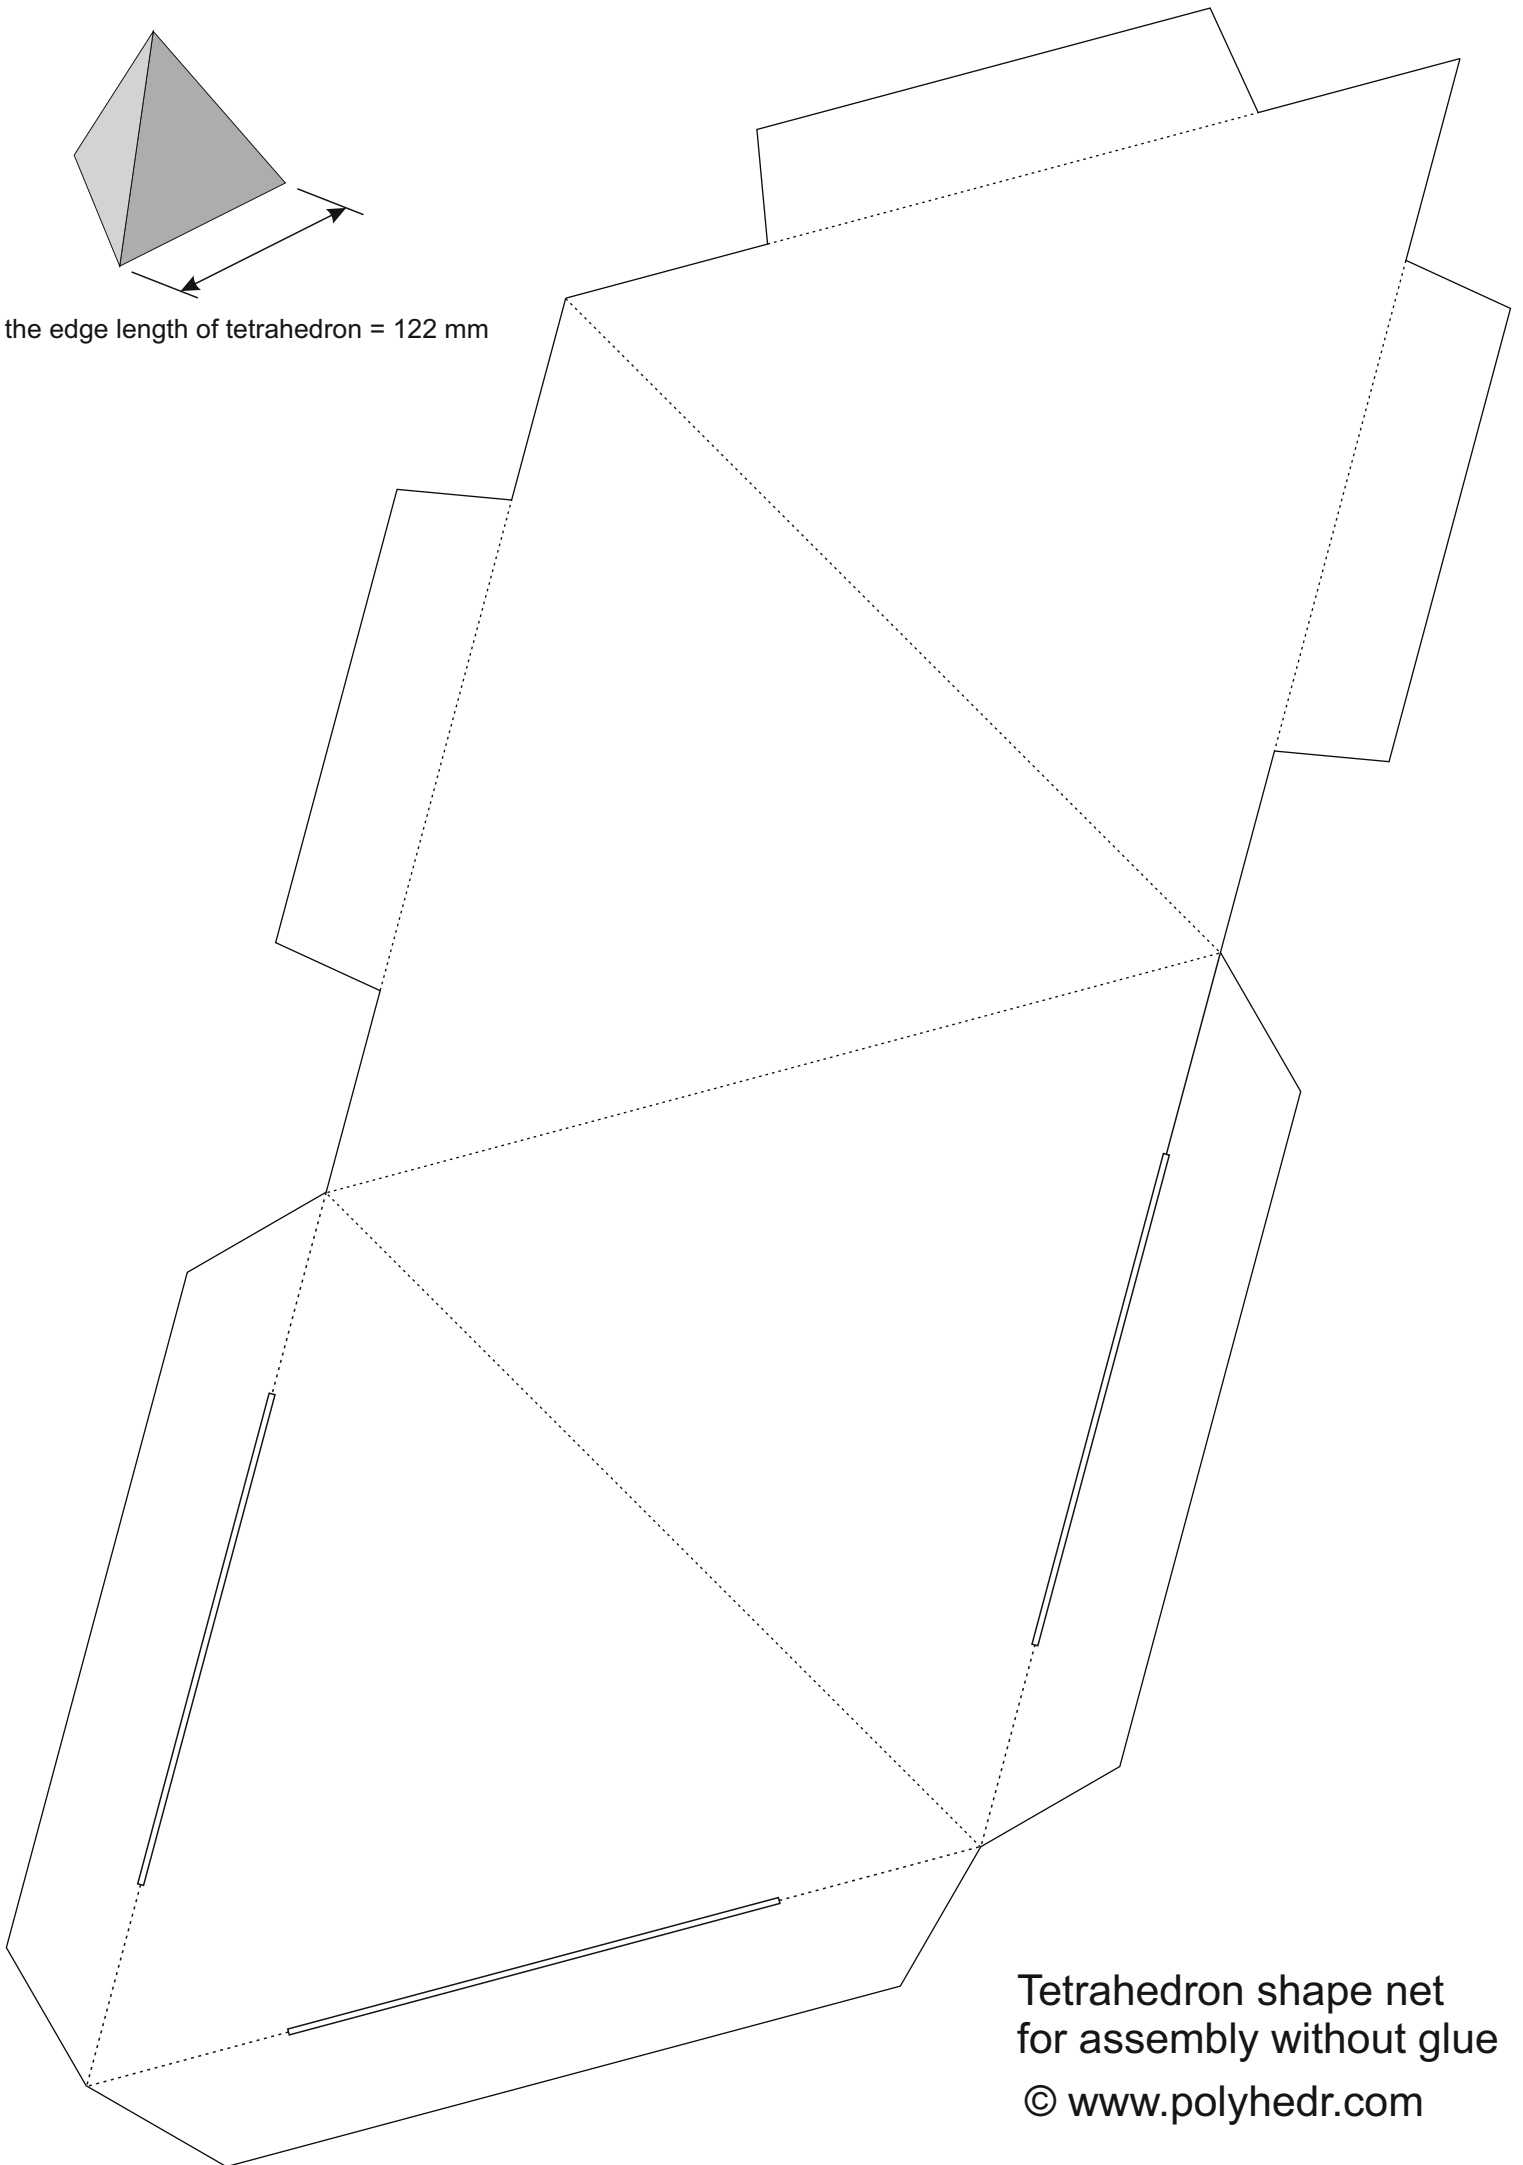

the edge length of tetrahedron = 122 mm

Tetrahedron shape net
for assembly without glue
© www.polyhedr.com