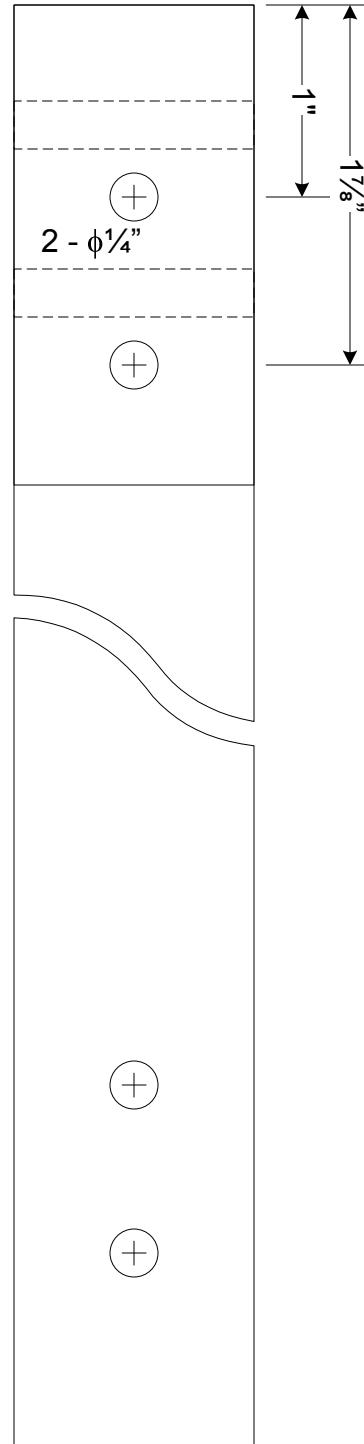

Wild Animal Cage Toy Box

4	long rails	1 1/4" x 2 1/2" x 30"
4	styles	1 1/4" x 2 1/2" x 22 3/4"
4	side rails	1 1/4" x 2 1/2" x 15 1/2"
4	side spacers	3/4" x 1 1/4" x 17 3/4"
4	lid	1 1/4" x 5 1/4" x 35"
1	door bottom	1 1/4" x 1 1/4" x 18"
1	door top	1 1/4" x 1 1/4" x 12"

←3"→←3"→←3"→←3"→

5/8"
2 1/2"
1 1/2"

1"
1/6"

Styles
4 required

Bottom Front Rail

Bottom Front Rail

Door Top

Door Bottom