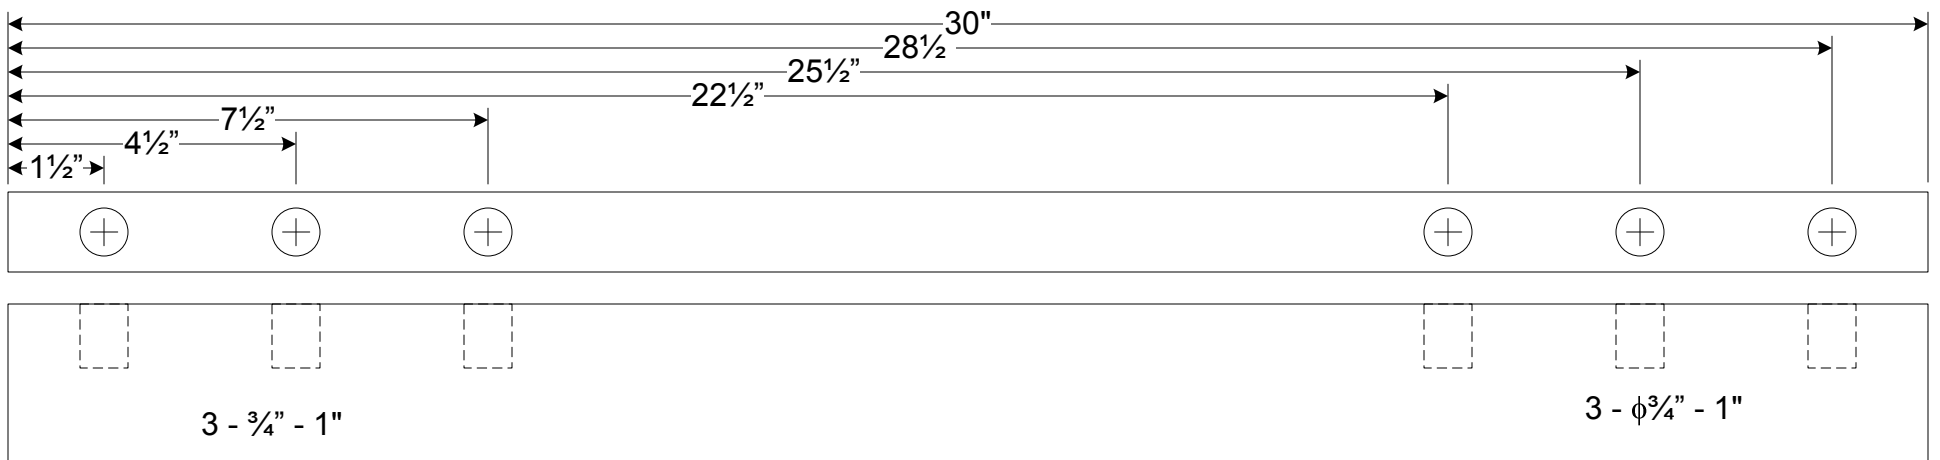

Wild Animal Cage Toy Box

4	long rails	1 1/4" x 2 1/2" x 30"
4	styles	1 1/4" x 2 1/2" x 22 3/4"
4	side rails	1 1/4" x 2 1/2" x 15 1/2"
4	side spacers	3/4" x 1 1/4" x 17 3/4"
4	lid	1 1/4" x 5 1/4" x 35"
1	door bottom	1 1/4" x 1 1/4" x 18"
1	door top	1 1/4" x 1 1/4" x 12"

←3"→←3"→←3"→←3"→

5/8"
2 1/2"
1 1/2"

1"
1/6"

Styles
4 required

Bottom Front Rail

Bottom Front Rail

Door Top

Door Bottom