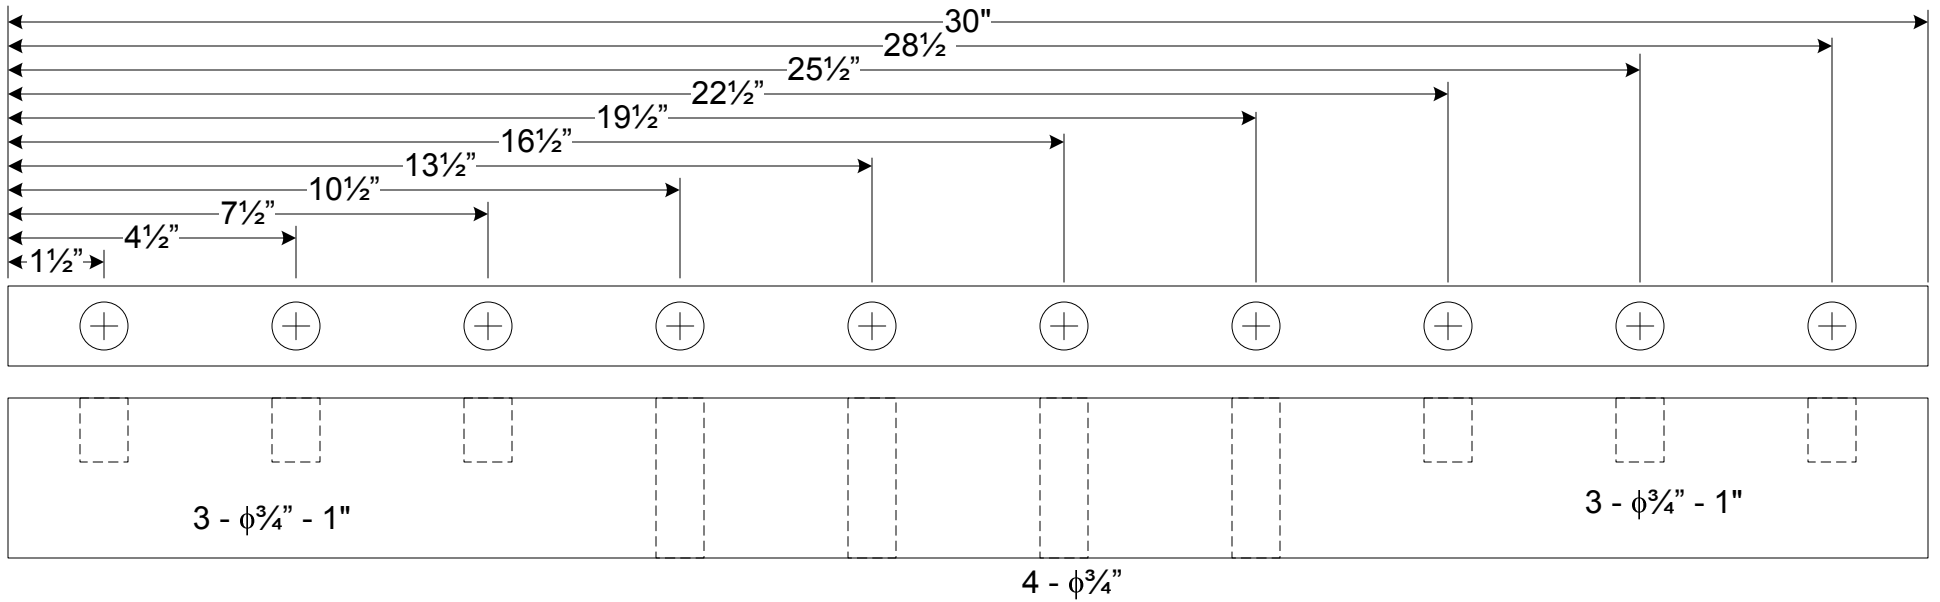

Wild Animal Cage Toy Box

4	long rails	1 1/4" x 2 1/2" x 30"
4	styles	1 1/4" x 2 1/2" x 22 3/4"
4	side rails	1 1/4" x 2 1/2" x 15 1/2"
4	side spacers	3/4" x 1 1/4" x 17 3/4"
4	lid	1 1/4" x 5 1/4" x 35"
1	door bottom	1 1/4" x 1 1/4" x 18"
1	door top	1 1/4" x 1 1/4" x 12"

←3"→←3"→←3"→←3"→

5/8"
2 1/2"
1 1/2"

1"
1/6"

Styles
4 required

Bottom Front Rail

Bottom Front Rail

Door Top

Door Bottom