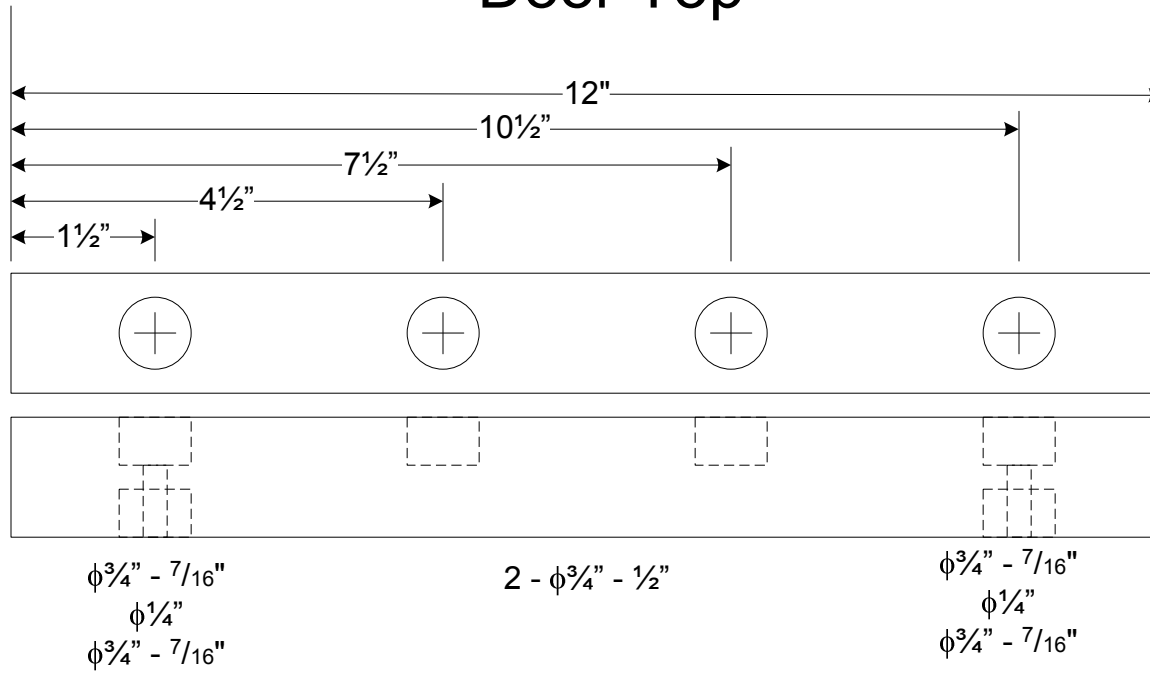

Wild Animal Cage Toy Box

4	long rails	1 1/4" x 2 1/2" x 30"
4	styles	1 1/4" x 2 1/2" x 22 3/4"
4	side rails	1 1/4" x 2 1/2" x 15 1/2"
4	side spacers	3/4" x 1 1/4" x 17 3/4"
4	lid	1 1/4" x 5 1/4" x 35"
1	door bottom	1 1/4" x 1 1/4" x 18"
1	door top	1 1/4" x 1 1/4" x 12"

←3"→←3"→←3"→←3"→

5/8"
2 1/2"
1 1/2"

1"
1/6"

Styles
4 required

Bottom Front Rail

Bottom Front Rail

Door Top

Door Bottom