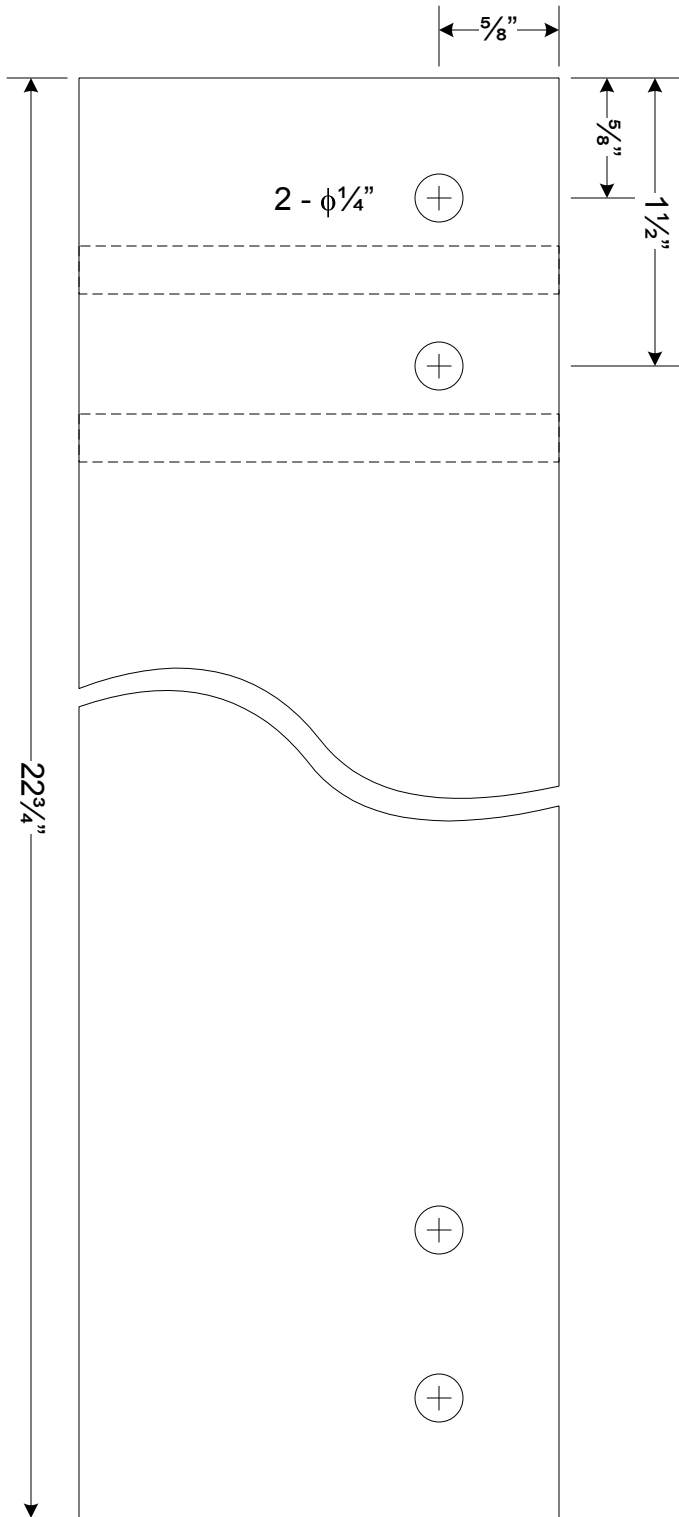

Wild Animal Cage Toy Box

4	long rails	1 1/4" x 2 1/2" x 30"
4	styles	1 1/4" x 2 1/2" x 22 3/4"
4	side rails	1 1/4" x 2 1/2" x 15 1/2"
4	side spacers	3/4" x 1 1/4" x 17 3/4"
4	lid	1 1/4" x 5 1/4" x 35"
1	door bottom	1 1/4" x 1 1/4" x 18"
1	door top	1 1/4" x 1 1/4" x 12"

←3"→←3"→←3"→←3"→

5/8"
2 1/2"
1 1/2"

1"
1/6"

Styles
4 required

Bottom Front Rail

Bottom Front Rail

Door Top

Door Bottom