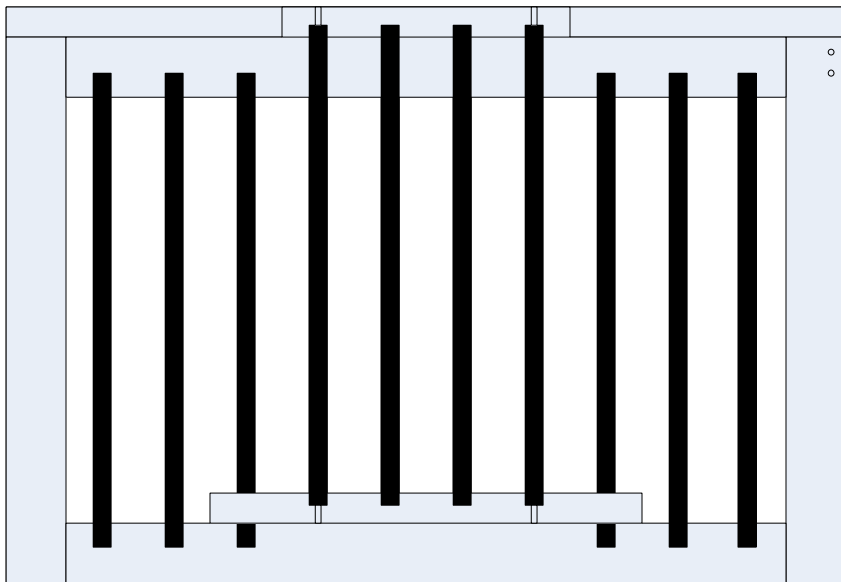

Wild Animal Cage Toy Box

4	long rails	1 1/4" x 2 1/2" x 30"
4	styles	1 1/4" x 2 1/2" x 22 3/4"
4	side rails	1 1/4" x 2 1/2" x 15 1/2"
4	side spacers	3/4" x 1 1/4" x 17 3/4"
4	lid	1 1/4" x 5 1/4" x 35"
1	door bottom	1 1/4" x 1 1/4" x 18"
1	door top	1 1/4" x 1 1/4" x 12"

←3"→←3"→←3"→←3"→

5/8"
2 1/2"
1 1/2"

1"
1/6"

Styles
4 required

Bottom Front Rail

Bottom Front Rail

Door Top

Door Bottom