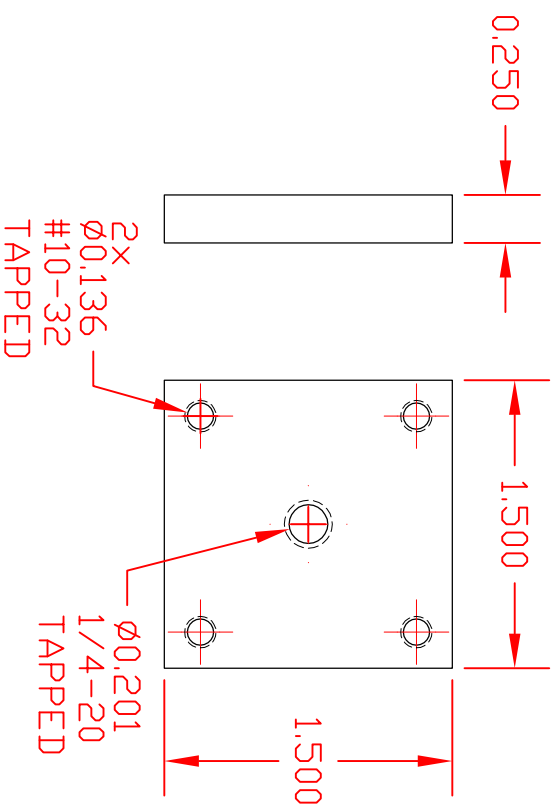

TRIPOD MOUNT

VIEWFINDER BRACKET