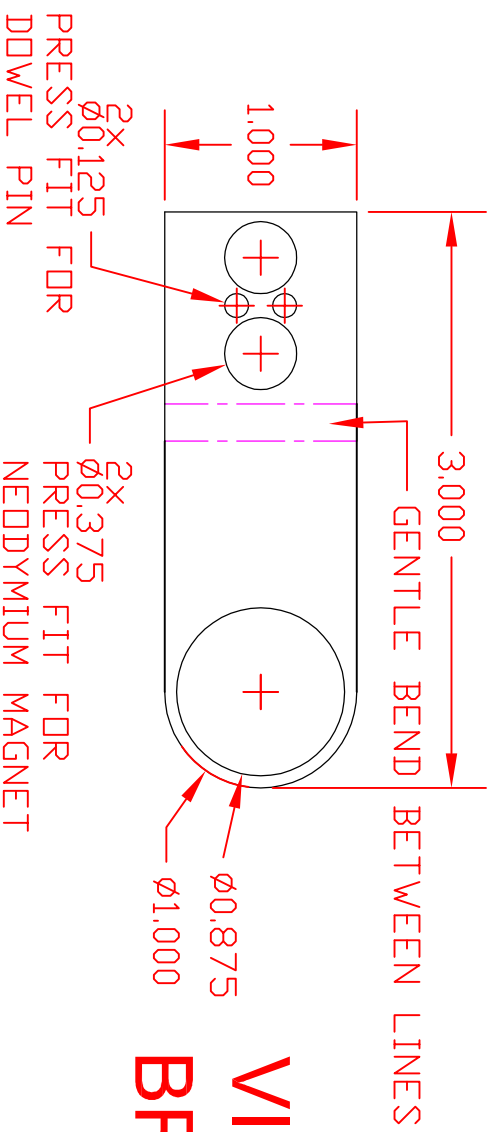

TRIPOD MOUNT

VIEWFINDER BRACKET