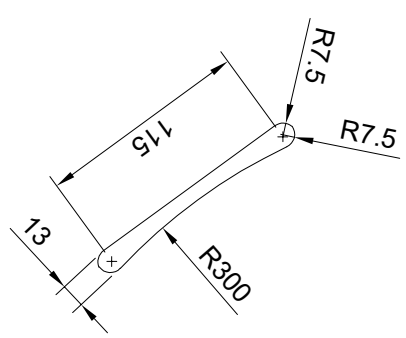

3

4

5

6

7

8

800

Depth	Technical reference	Created by	Approved by
mm		<b>Gustavo Griggio</b>	
Document type		Document status	
Title		DWG No.	
<b>Bookshelves</b>			
<b>Airfoil</b>			
Rev.	Date of issue	Sheet	
	<b>29/04/2024</b>	<b>1/1</b>	