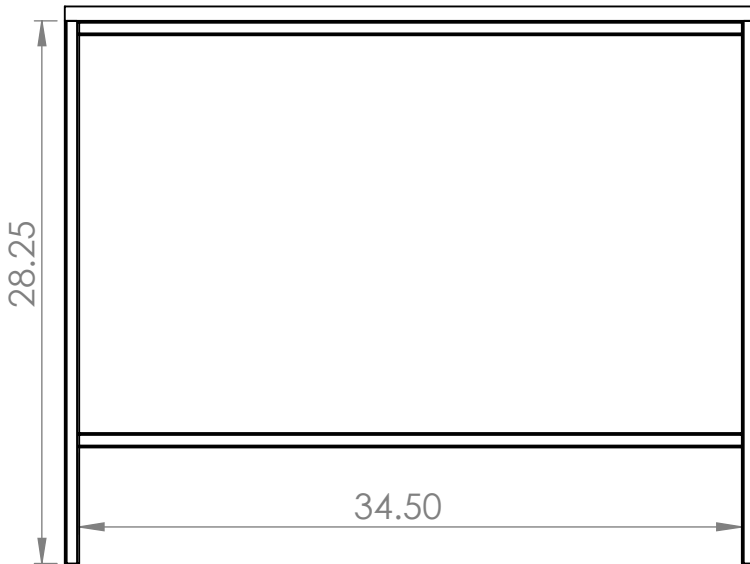

Front View

Side View

ITEM NO.	PART NUMBER	DESCRIPTION	STOCK SIZE	QTY.
1	steel_square_channel	28.25_16GA	28.25" x 0.75" x 0.06"	4
2	steel_square_channel	22.5in_16GA	22.50" x 0.75" x 0.06"	4
3	steel_square_channel	34.5in_16GA	34.50" x 0.75" x 0.06"	2
4	plywood		36.00"x24.00"x0.75"	1