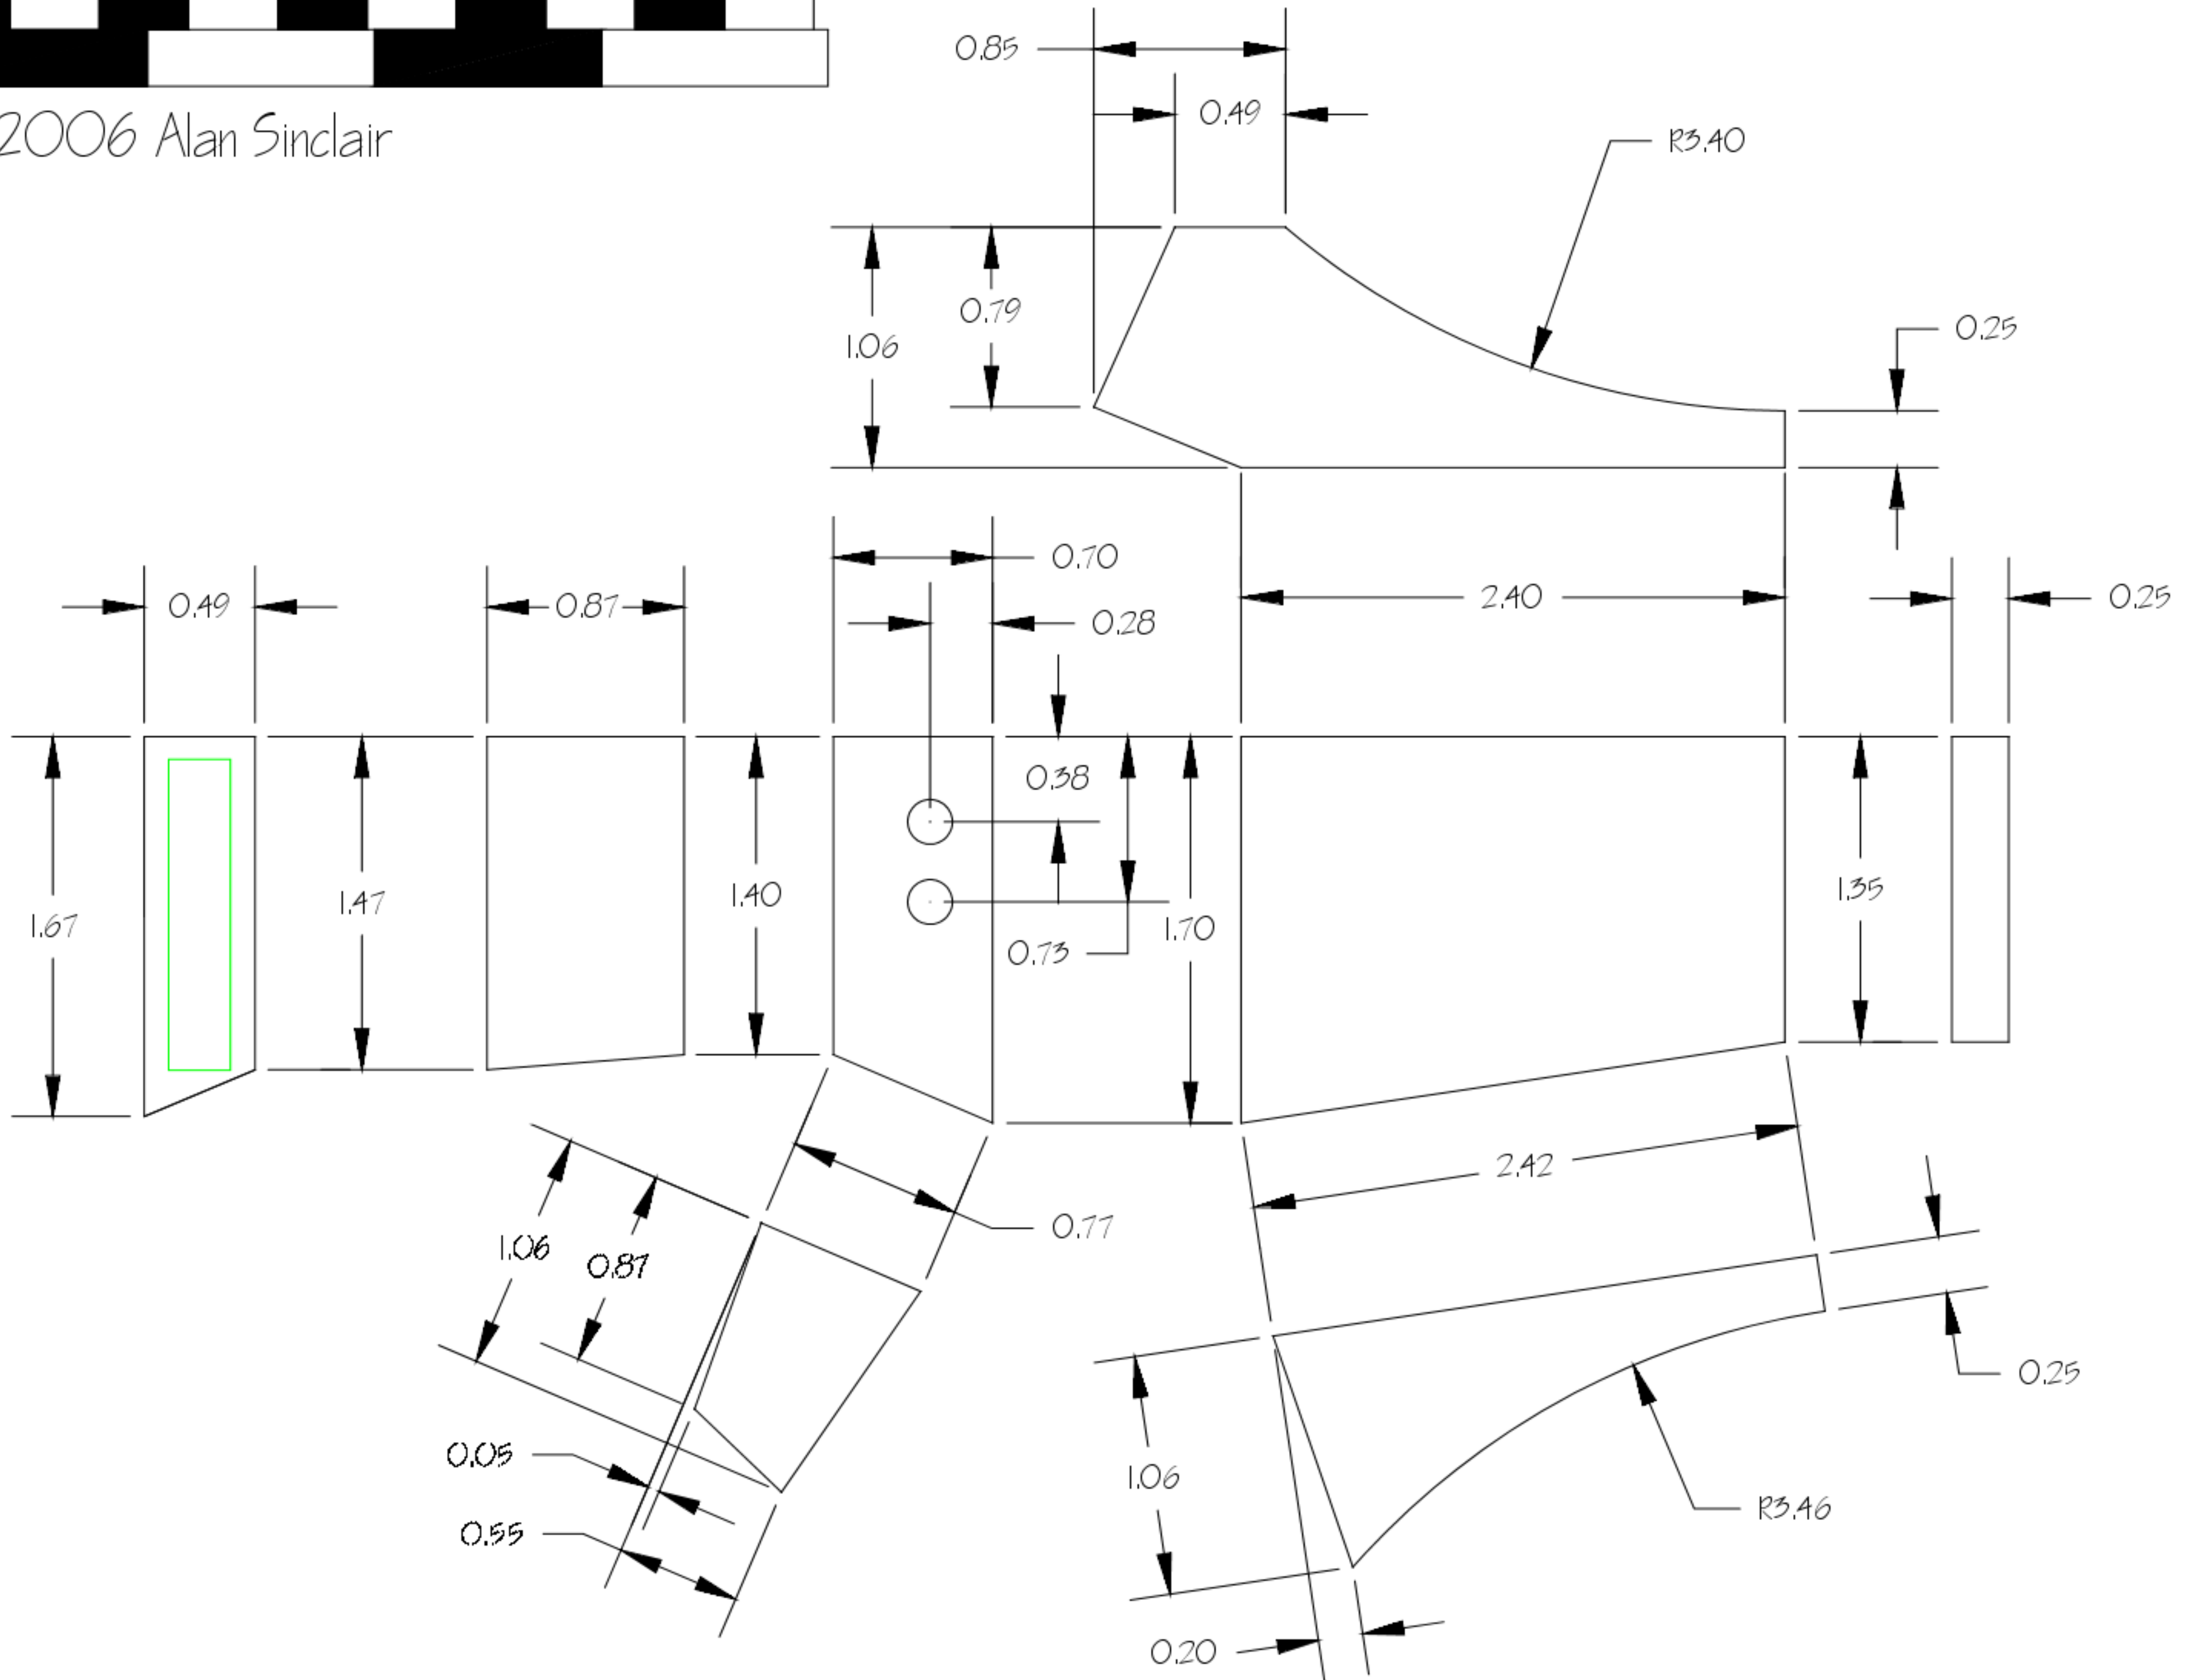

ESB Rangefinder Assy.

ESB Rangefinder Lens

© 2006 Alan Sinclair

NOTE: When using the flatpattern templates please be aware that you must account for the material thickness when assembling the rangefinder.

Rangefinder Flatpattern

ROTJ Rangerfinder Assy.

ROTJ Rangerfinder Lens