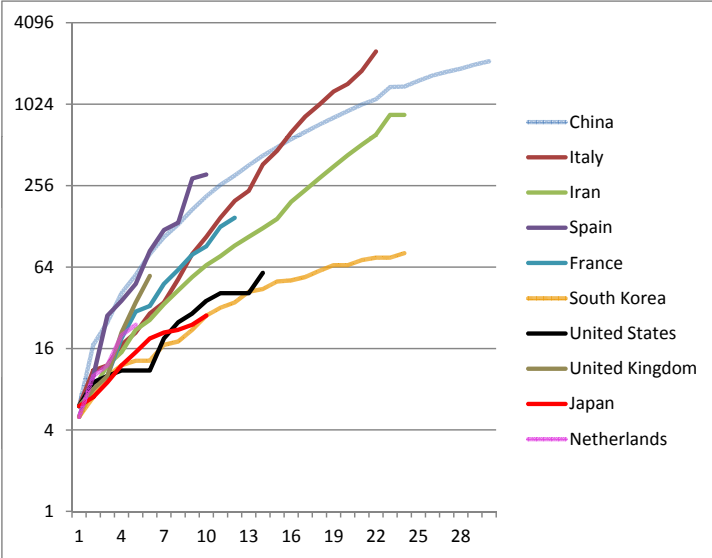

Cumulative number of Deaths since Day1 to Day60

Linear Scale

Logarithm Scale

Logarithm Scale (since Day1 to Day30)

All 10 Countries

Countries with Exceeding 80 Deaths

China and 5 European Countries

China and 4 Un-European Countries