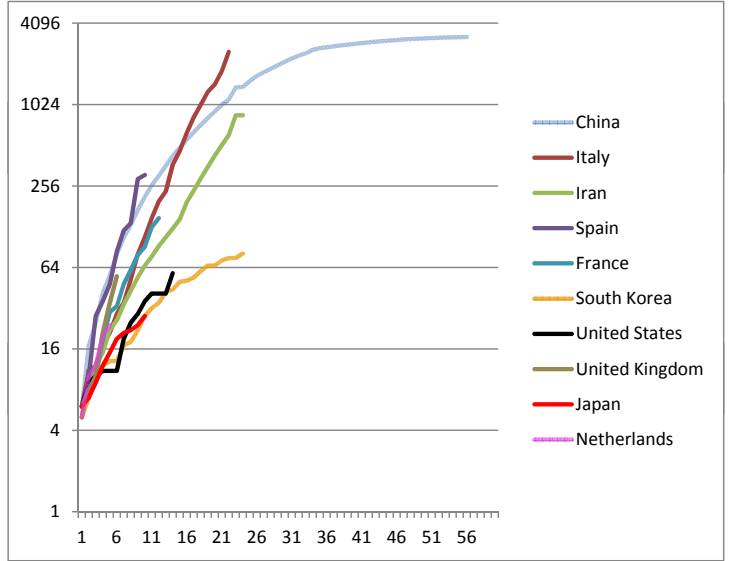

Cumulative number of Deaths since Day1 to Day60

Linear Scale

Logarithm Scale

Logarithm Scale (since Day1 to Day30)

All 10 Countries

Countries with Exceeding 80 Deaths

China and 5 European Countries

China and 4 Un-European Countries