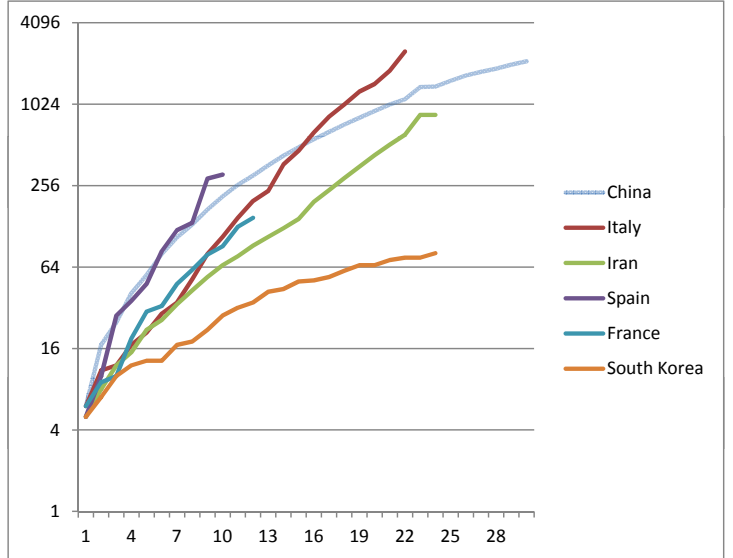

Cumulative number of Deaths since Day1 to Day60

Linear Scale

Logarithm Scale

Logarithm Scale (since Day1 to Day30)

All 10 Countries

Countries with Exceeding 80 Deaths

China and 5 European Countries

China and 4 Un-European Countries