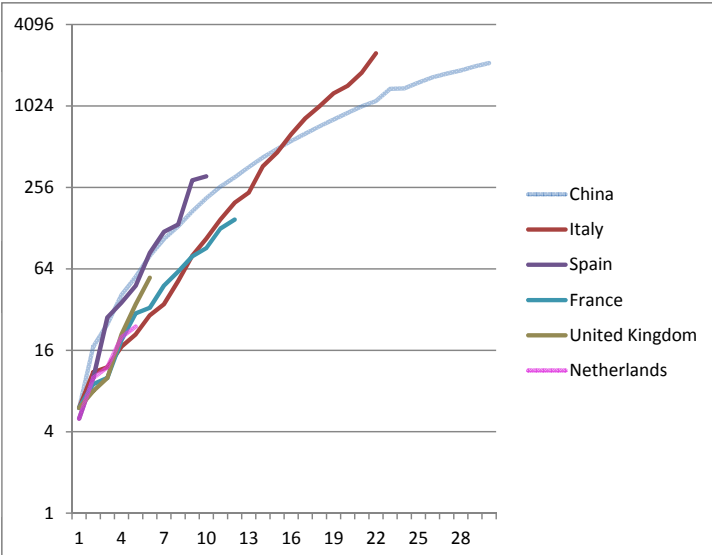

Cumulative number of Deaths since Day1 to Day60

Linear Scale

Logarithm Scale

Logarithm Scale (since Day1 to Day30)

All 10 Countries

Countries with Exceeding 80 Deaths

China and 5 European Countries

China and 4 Un-European Countries