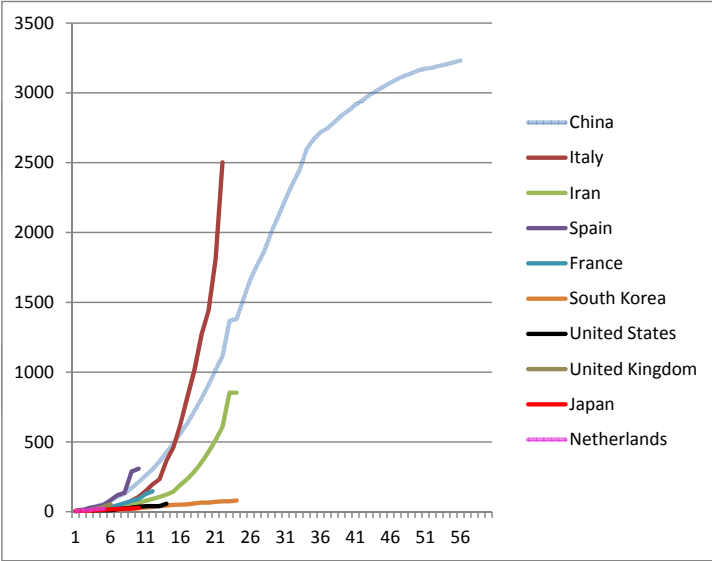

Cumulative number of Deaths since Day1 to Day60

Linear Scale

Logarithm Scale

Logarithm Scale (since Day1 to Day30)

All 10 Countries

Countries with Exceeding 80 Deaths

China and 5 European Countries

China and 4 Un-European Countries