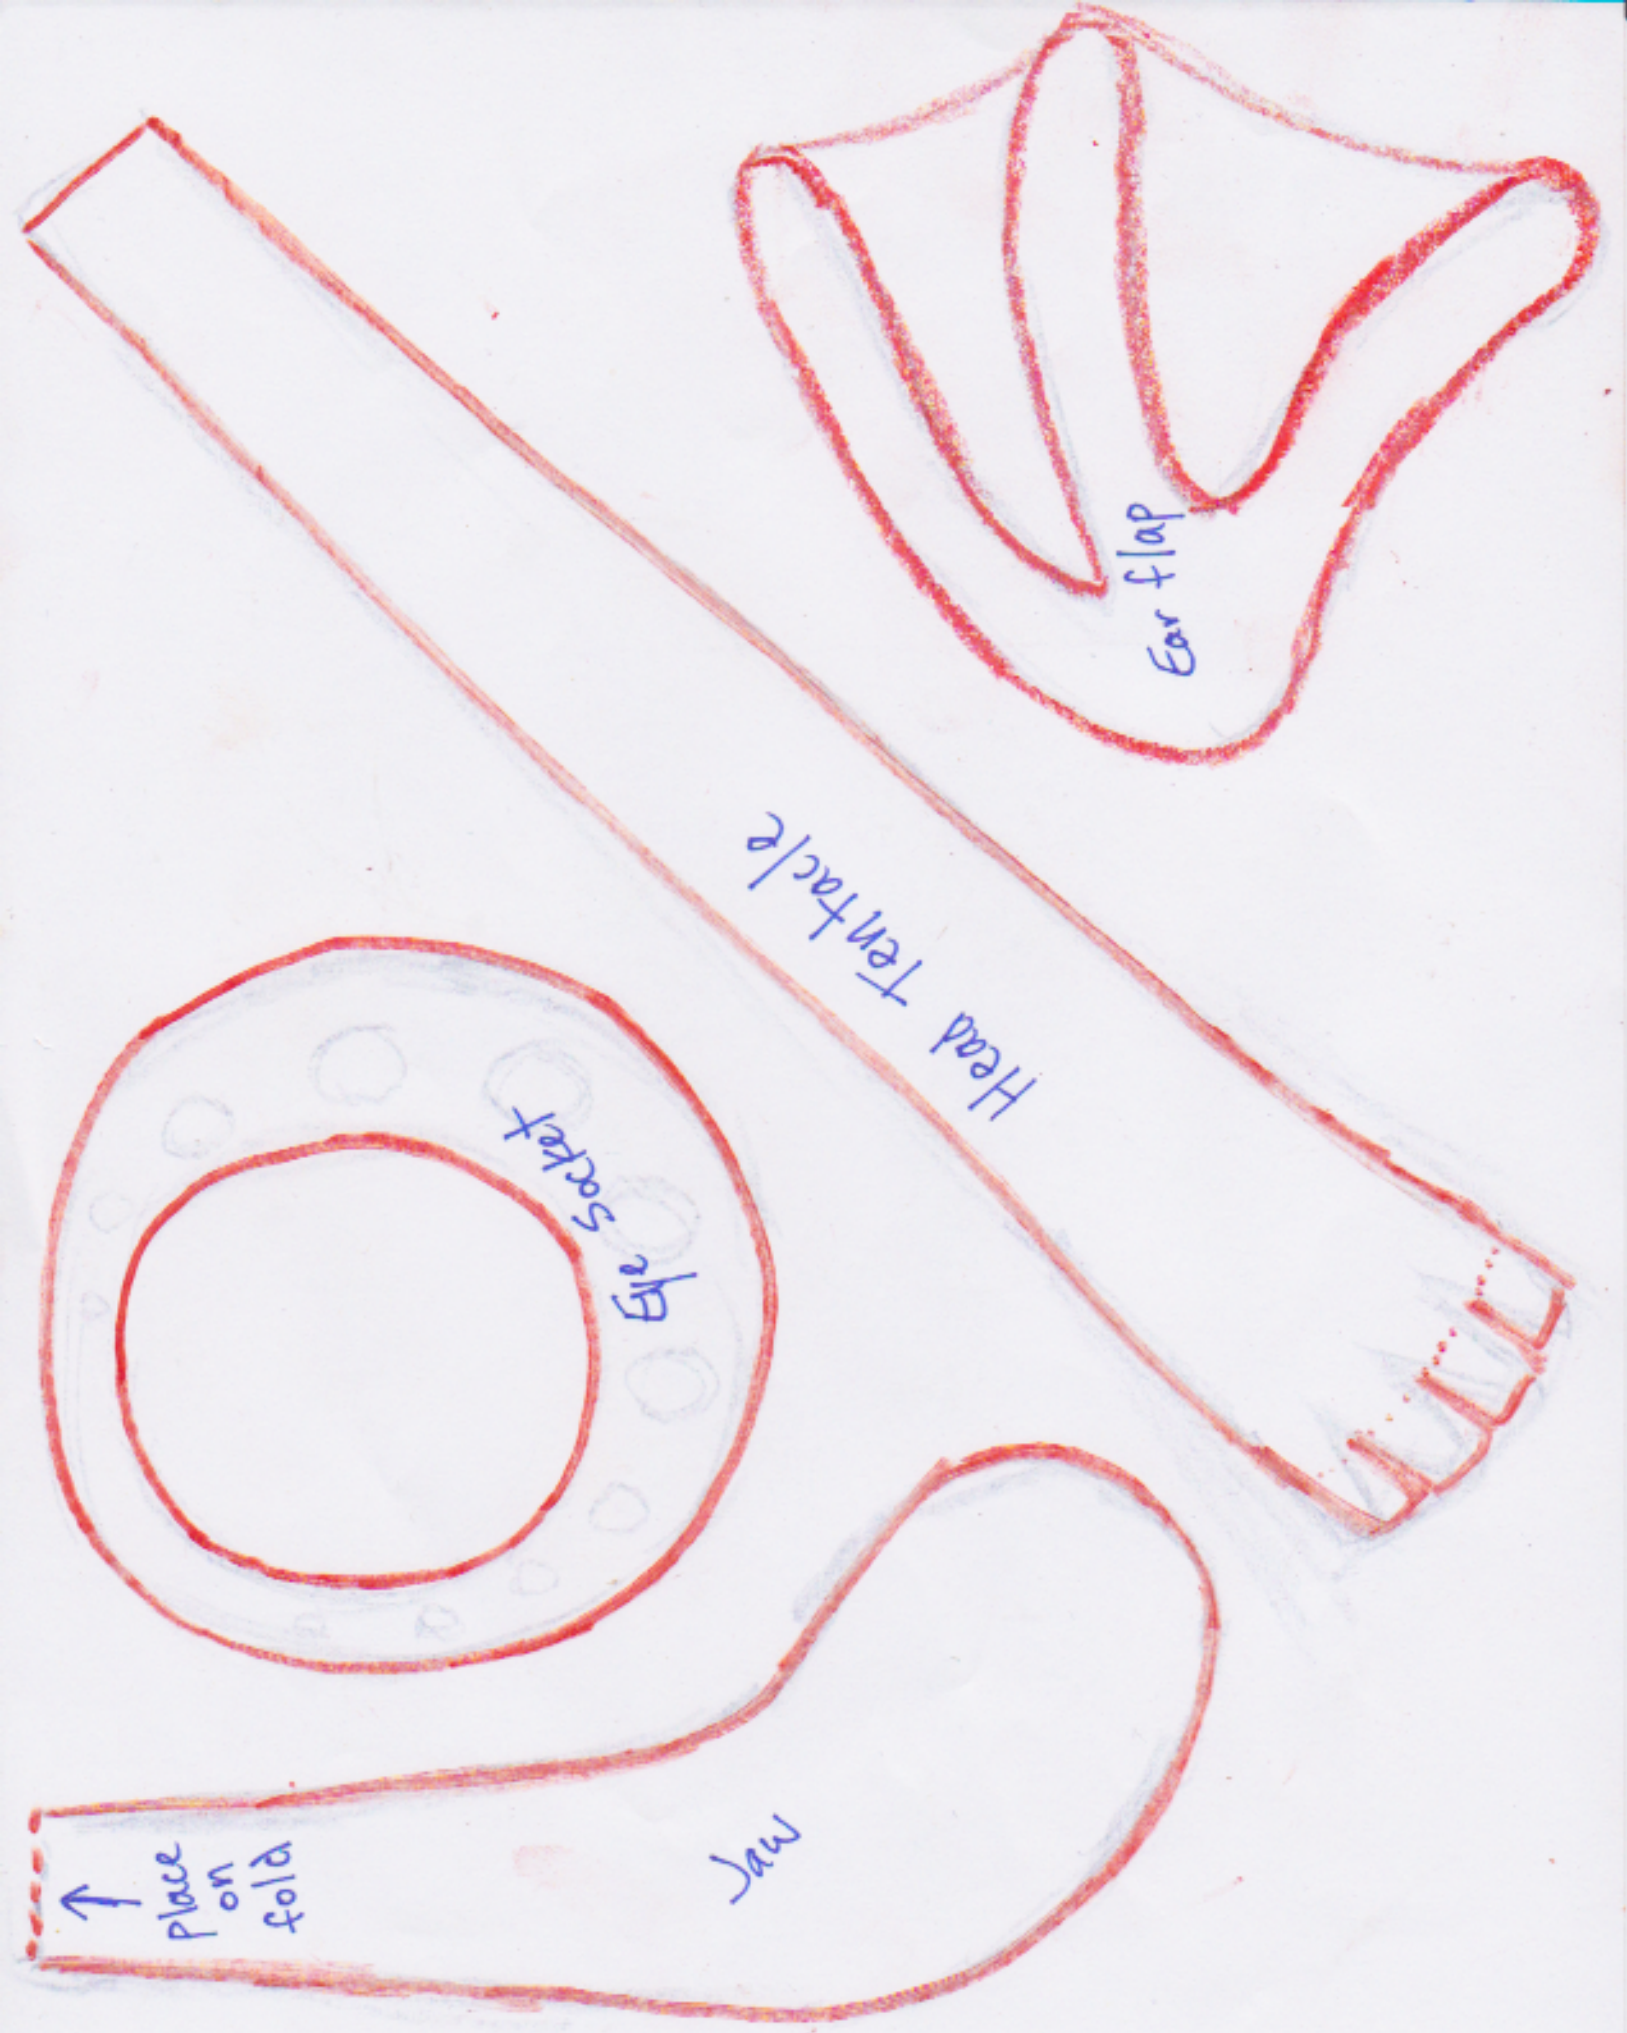

↑ Place along fold ↑

Front of Hat

Ear flap

Head Tentacle

Eye Socket

Jaw

↑
Place
on
fold

A hand-drawn diagram on a white sheet of paper, likely representing the side of a hat. The diagram is bounded by a thick red line that forms a shape with a curved top and bottom edge and a straight right edge. A thin blue line follows the same path as the red line but is slightly offset inward. The text 'back edge' is written in blue ink along the upper-left curved portion of the red line. The text 'Side of Hat' is written vertically in blue ink in the center of the diagram. The text 'front edge' is written in blue ink along the lower-left curved portion of the red line.

back edge

Side of Hat

front edge