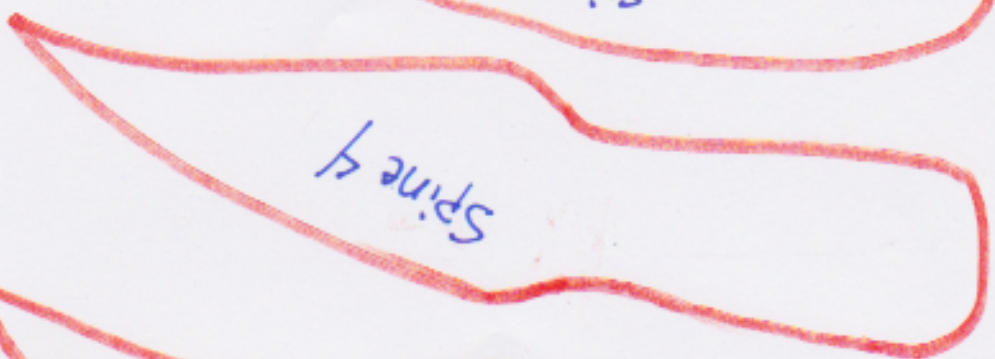

↑ Place along fold ↑

Front of Hat

Ear flap

Head Tentacle

Eye Socket

Jaw

↑
Place
on
fold

A hand-drawn diagram on a white sheet of paper, likely representing the side of a hat. The diagram is bounded by a thick red line that forms a shape with a curved top and bottom edge and a straight right edge. A thin blue line follows the same path as the red line but is slightly offset inward. The text 'back edge' is written in blue ink along the upper-left curved portion of the red line. The text 'Side of Hat' is written vertically in blue ink in the center of the diagram. The text 'front edge' is written in blue ink along the lower-left curved portion of the red line.

back edge

Side of Hat

front edge