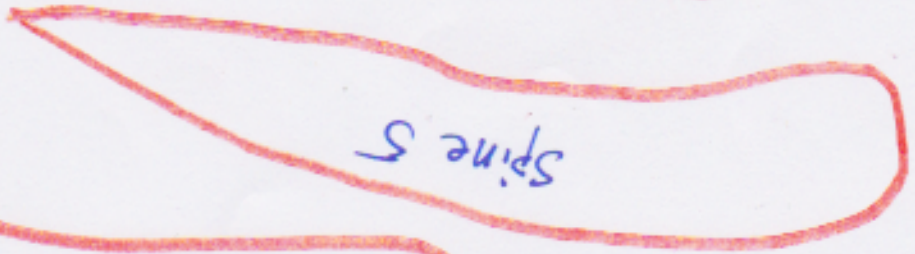

↑ Place along fold ↑

Front of Hat

Ear flap

Head Tentacle

Eye Socket

Jaw

↑
Place
on
fold

A hand-drawn diagram on a white sheet of paper, likely representing the side of a hat. The diagram is bounded by a thick red line that forms a shape with a curved top and bottom edge and a straight right edge. A thin blue line follows the same path as the red line but is slightly offset inward. The text 'back edge' is written in blue ink along the upper-left curved portion of the red line. The text 'Side of Hat' is written vertically in blue ink in the center of the diagram. The text 'front edge' is written in blue ink along the lower-left curved portion of the red line.

back edge

Side of Hat

front edge