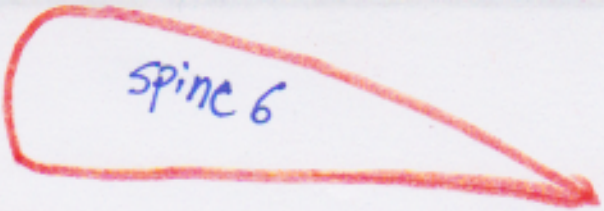

↑ Place along fold ↑

Front of Hat

Ear flap

Head Tentacle

Eye Socket

Jaw

↑
Place
on
fold

A hand-drawn diagram on a white sheet of paper, likely representing the side of a hat. The diagram is bounded by a thick red line that forms a shape with a curved top and bottom edge and a straight right edge. A thin blue line follows the same path as the red line but is slightly offset inward. The text 'back edge' is written in blue ink along the upper-left curved portion of the red line. The text 'Side of Hat' is written vertically in blue ink in the center of the diagram. The text 'front edge' is written in blue ink along the lower-left curved portion of the red line.

back edge

Side of Hat

front edge