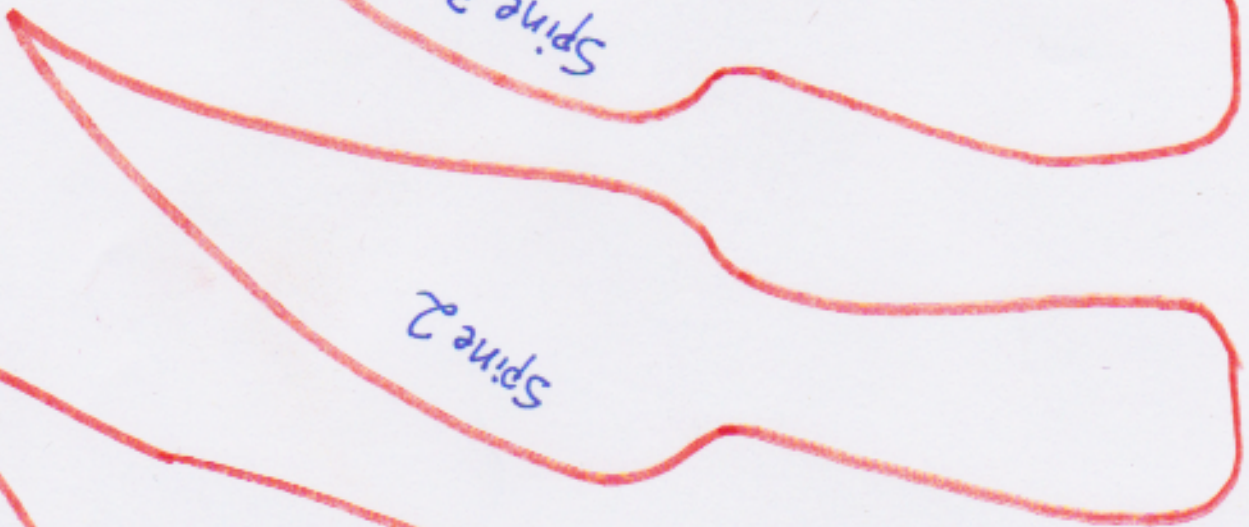

↑ Place along fold ↑

Front of Hat

Ear flap

Head Tentacle

Eye Socket

Jaw

↑
Place
on
fold

A hand-drawn diagram on a white sheet of paper, likely representing the side of a hat. The diagram is bounded by a thick red line that forms a shape with a curved top and bottom edge and a straight right edge. A thin blue line follows the same path as the red line but is slightly offset inward. The text 'back edge' is written in blue ink along the upper-left curved portion of the red line. The text 'Side of Hat' is written vertically in blue ink in the center of the diagram. The text 'front edge' is written in blue ink along the lower-left curved portion of the red line.

back edge

Side of Hat

front edge