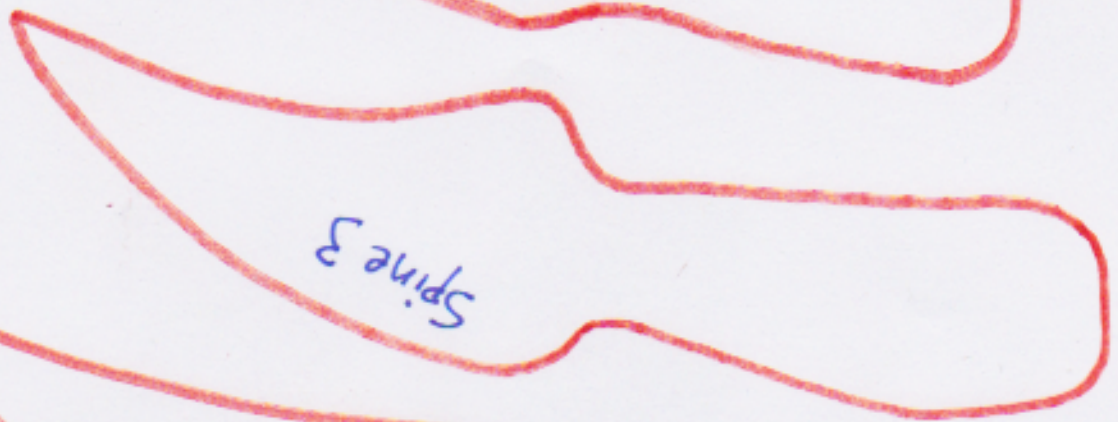

↑ Place along fold ↑

Front of Hat

Ear flap

Head Tentacle

Eye Socket

Jaw

↑
Place
on
fold

A hand-drawn diagram on a white sheet of paper, likely representing the side of a hat. The diagram is bounded by a thick red line that forms a shape with a curved top and bottom edge and a straight right edge. A thin blue line follows the same path as the red line but is slightly offset inward. The text 'back edge' is written in blue ink along the upper-left curved portion of the red line. The text 'Side of Hat' is written vertically in blue ink in the center of the diagram. The text 'front edge' is written in blue ink along the lower-left curved portion of the red line.

back edge

Side of Hat

front edge