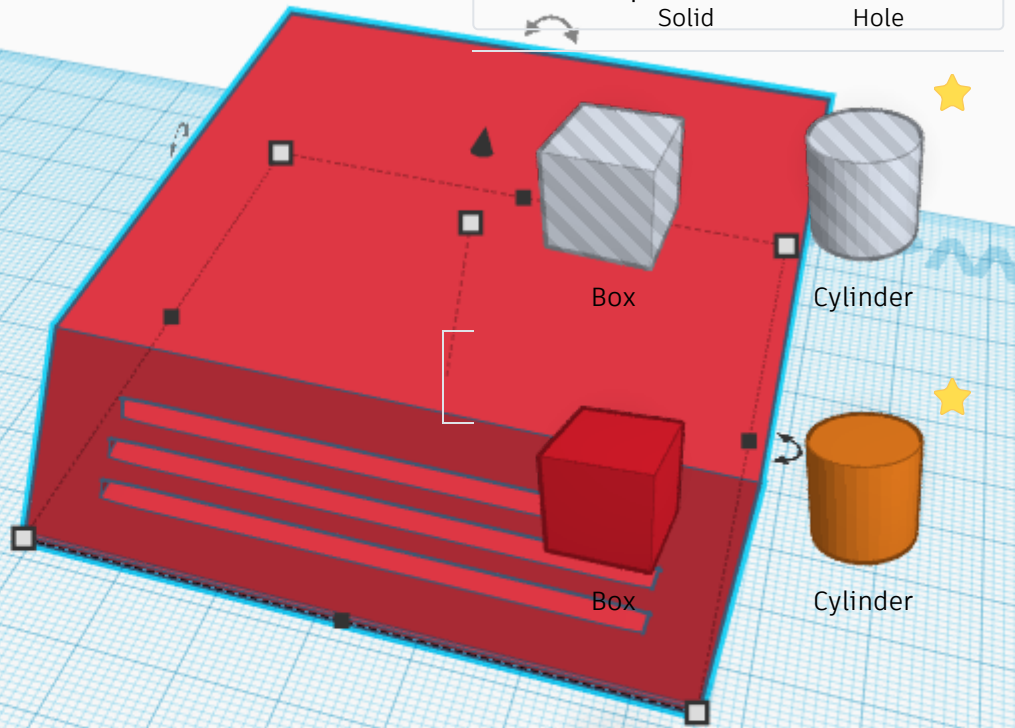

(/) mans pocket credit card holder

Import () Export () Send To

Edit Grid

Snap Grid 1.0 mm