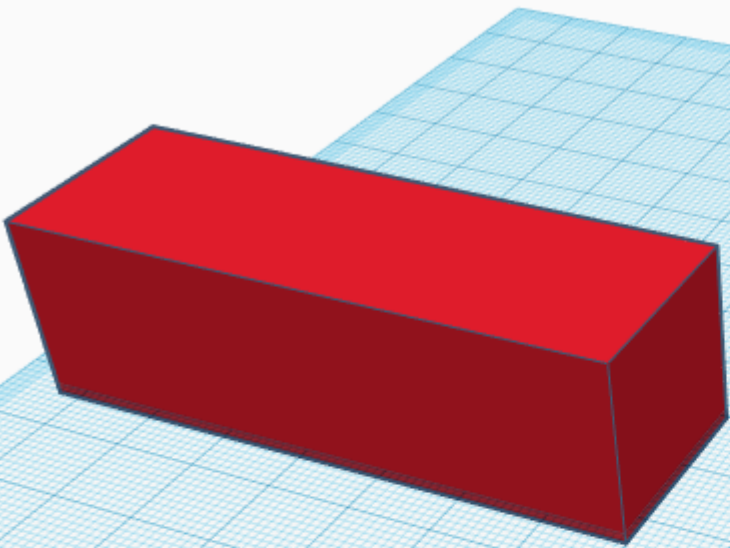

(/) mans pocket credit card holder

Import () Export () Send To

Edit Grid

Snap Grid 1.0 mm