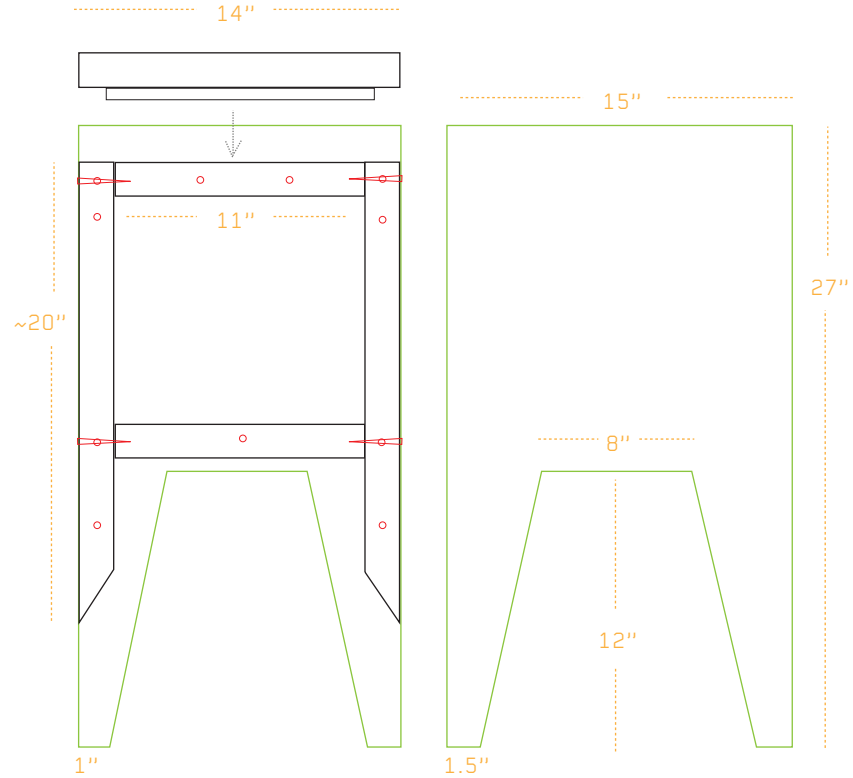

Sigh Collector
Side View (2 Sides)

Top Piece (removable)

Overhead View

Mobile Carrier