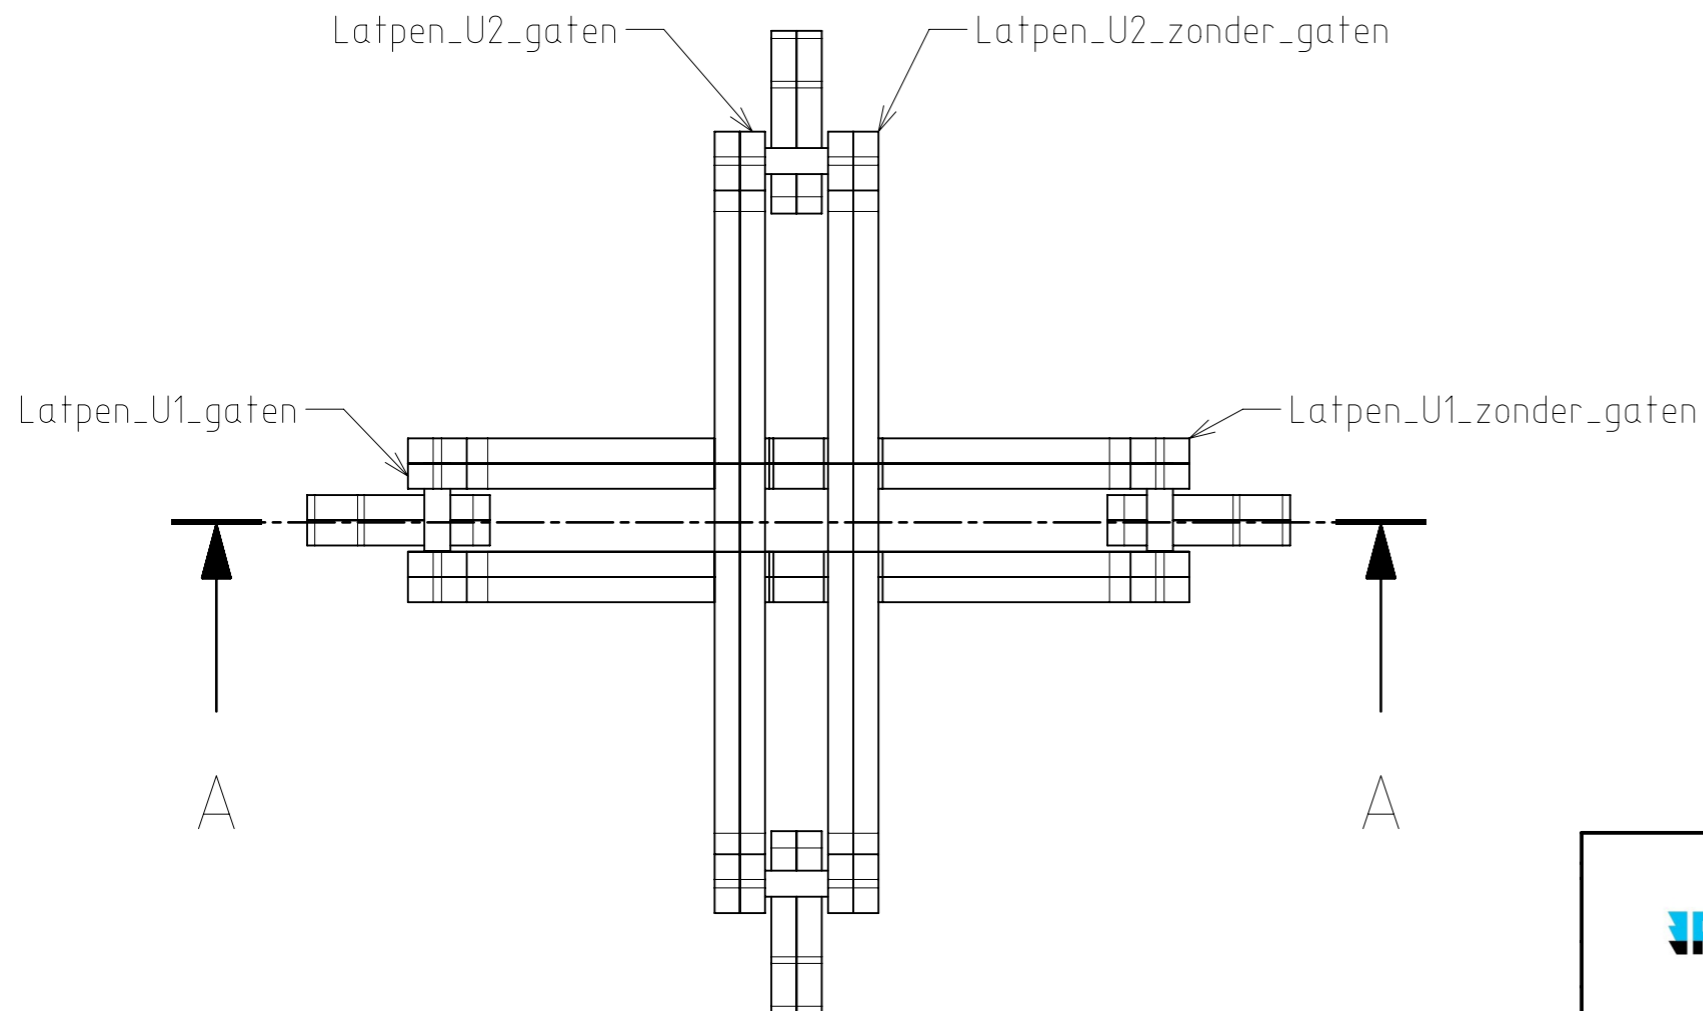

SECTION A-A

	SCALE:	PART NAME:	NAME:		
	1:1.8	ASS_Dubbleplay_	Felix Lefebure		
		STANDARD: ISO2768mK	MATERIAL: Multiplex populier	GROUP: 2IPO2_Team3	DATE: 08/06/2024
ID PART: ASS.DUBBLEPLAY					A3