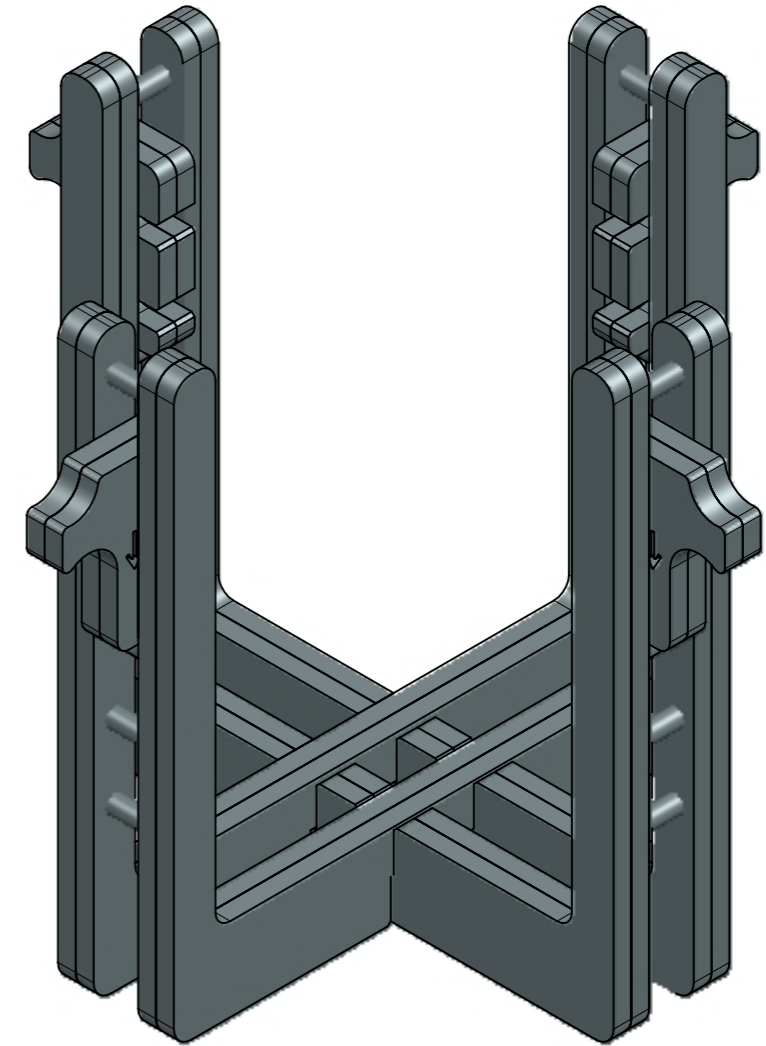

SECTION A-A

	SCALE:	PART NAME:	NAME:		
	1:1.8	ASS_Dubbleplay_	Felix Lefebure		
		STANDARD: ISO2768mK	MATERIAL: Multiplex populier	GROUP: 2IPO2_Team3	DATE: 08/06/2024
ID PART: ASS.DUBBLEPLAY					A3