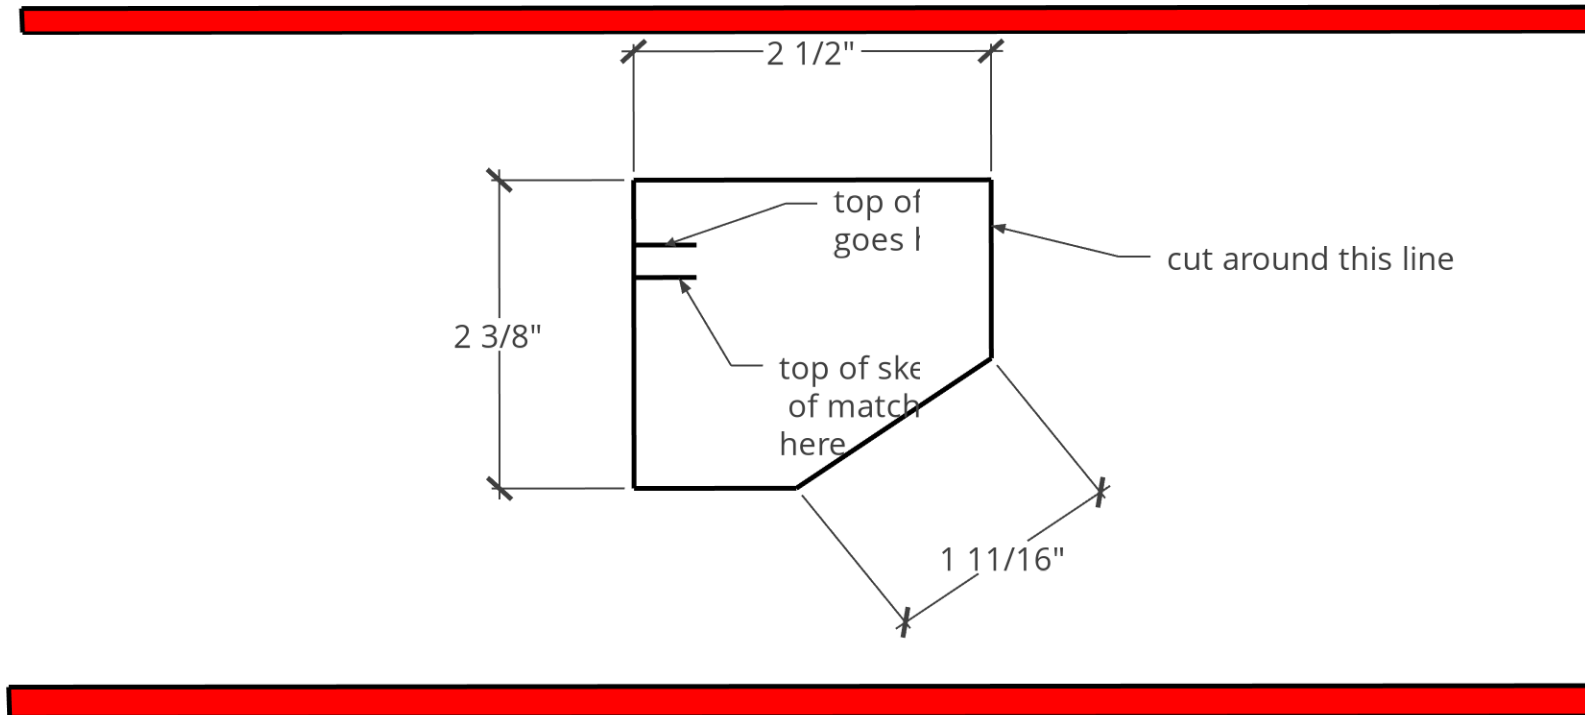

rocket template
by Coldsteel forge
2021

rocket template
by Coldsteel forge
2021

1" = ~ 1 5/16"